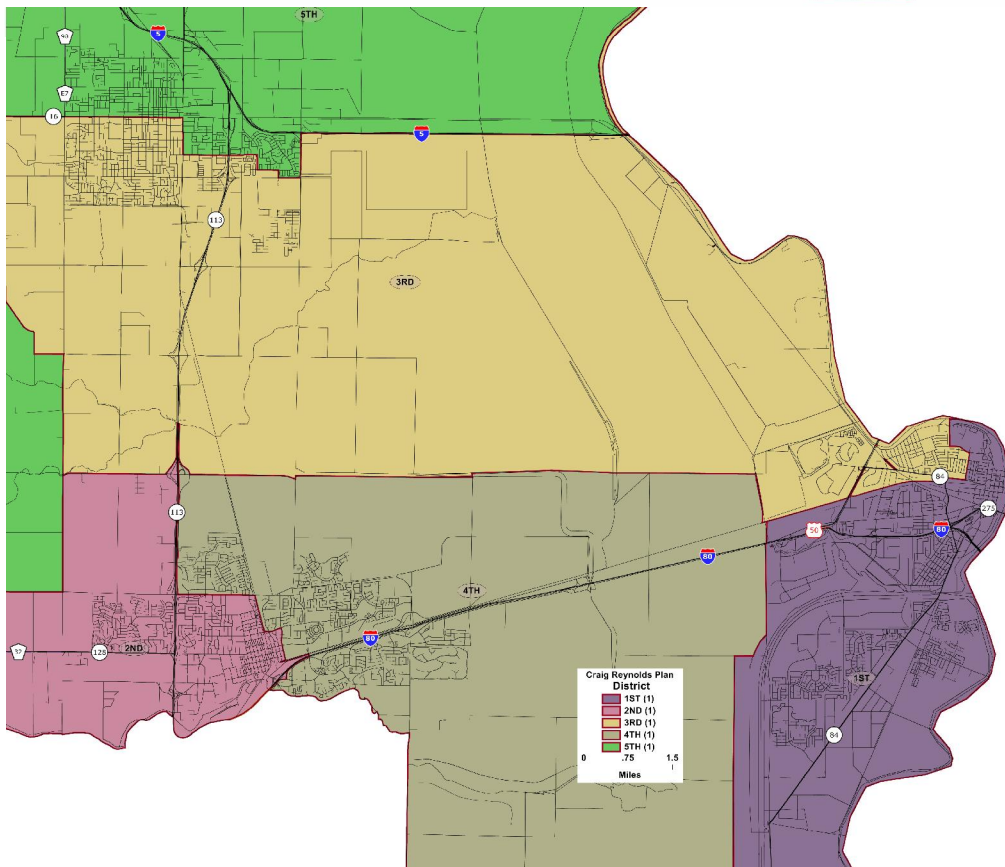

Yolo County Redistricting Advisory Committee Recommended Maps - District 2, Craig Reynolds