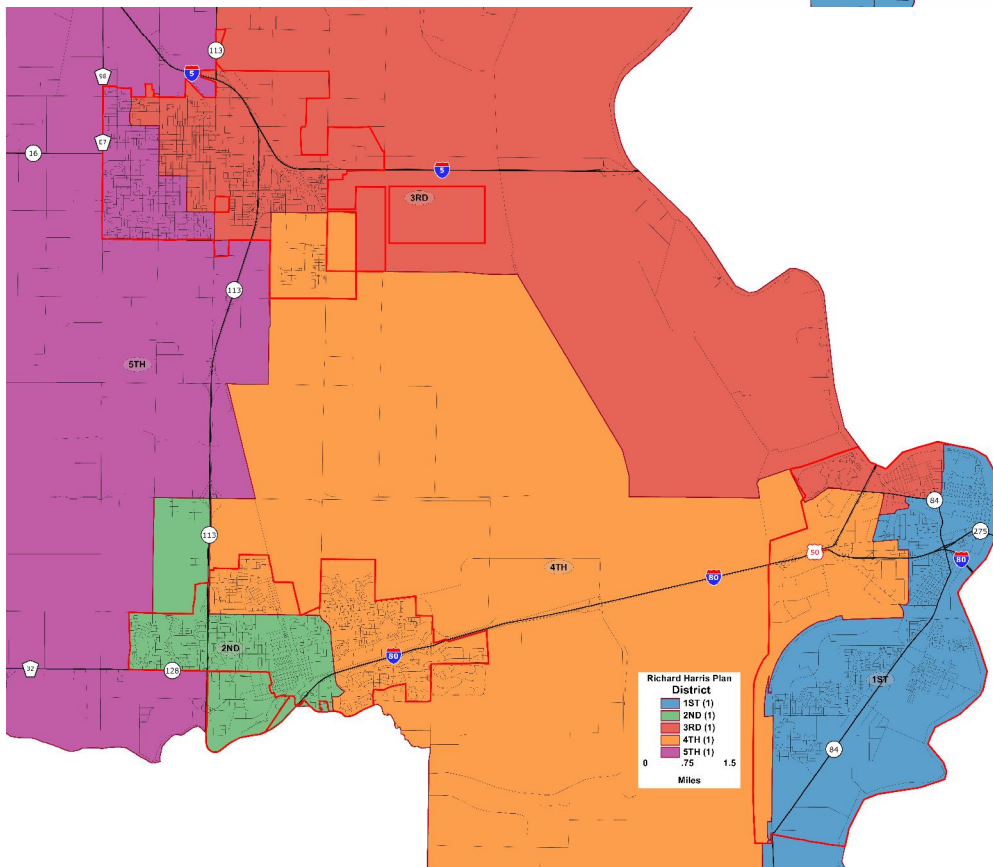

* - New Legislative districts - The City of West Sacramento is in the 6th Congressional, the 6th State Senate and the 7th Assembly Districts. The entire rest of the county is in the 3rd Congressional, the 3rd State Senate and the 4th Assembly Districts.

Yolo County Redistricting Advisory Committee Committee Map Not Recommended

District 3, Marco Cesar Lizarraga

Yolo County Redistricting Advisory Committee Committee Map Not Recommended

District 4, Richard Harris

Yolo County Redistricting Advisory Committee

Community Submitted Map

Winters Community Meeting Map #1

Yolo County Redistricting Advisory Committee

Community Submitted Map

Winters Community Meeting Map #2

Yolo County Redistricting Advisory Committee