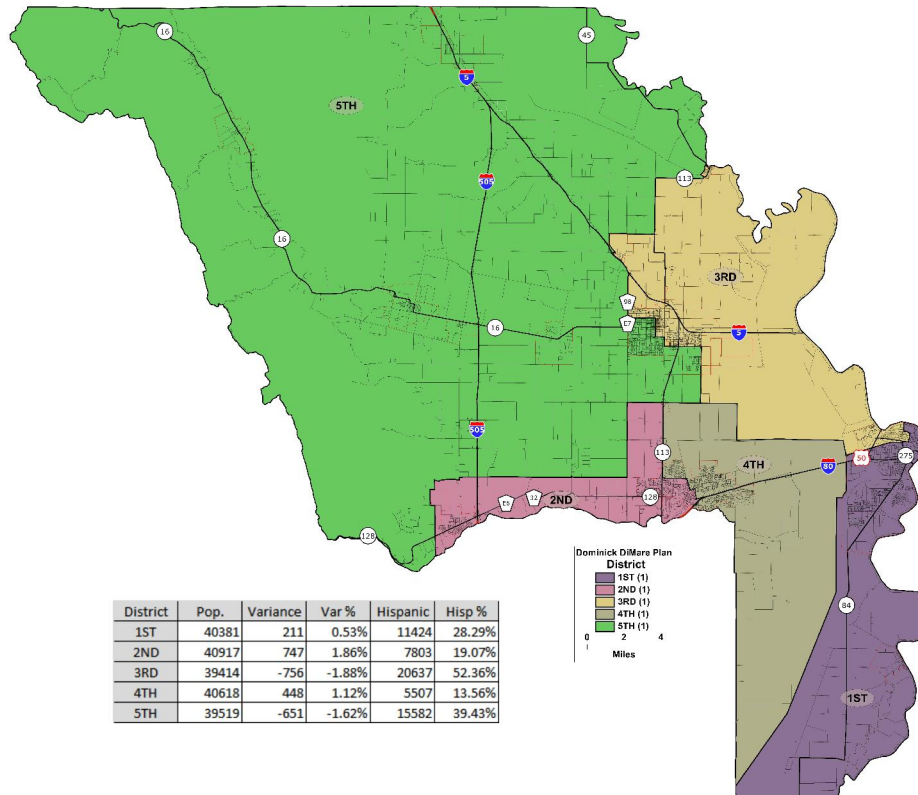

Yolo County Redistricting Advisory Committee Recommended Maps - District 1, Dominick DiMare

Yolo County Redistricting Advisory Committee

Recommended Maps - District 1, Dominick DiMare

District ->	1ST	2ND	3RD	4TH	5TH
Population	40381	40917	39414	40618	39519
Deviation	211	747	-756	448	-651
% Deviation	0.53%	1.86%	-1.88%	1.12%	-1.62%
White	24681	25940	23305	26280	26677
% White	61.12%	63.40%	59.13%	64.70%	67.50%
Black	2040	823	712	932	701
% Black	5.05%	2.01%	1.81%	2.29%	1.77%
AmIndian	641	207	564	250	552
% AmIndian	1.59%	0.51%	1.43%	0.62%	1.40%
Asian	4568	8344	2595	8750	1795
% Asian	11.31%	20.39%	6.58%	21.54%	4.54%
Hawaiian	468	79	180	74	109
% Hawaiian	1.16%	0.19%	0.46%	0.18%	0.28%
Other	4851	3356	9719	2081	7875
% Other	12.01%	8.20%	24.66%	5.12%	19.93%
Hispanic Origin	11424	7803	20637	5507	15582
% Hispanic Origin	28.29%	19.07%	52.36%	13.56%	39.43%
18+_Pop	29723	35144	27988	32782	29581
% 18+_Pop	73.61%	85.89%	71.01%	80.71%	74.85%
Housing Units	15859	14887	13199	15873	15236
HU_Occupied	14749	14261	12445	15196	14221
% HU_Occupied	93.00%	95.79%	94.29%	95.73%	93.34%
HU_Vacant	1110	626	754	677	1015
% HU_Vacant	7.00%	4.21%	5.71%	4.27%	6.66%

* - New Legislative districts - The City of West Sacramento is in the 6th Congressional, the 6th State Senate and the 7th Assembly Districts. The entire rest of the county is in the 3rd Congressional, the 3rd State Senate and the 4th Assembly Districts.