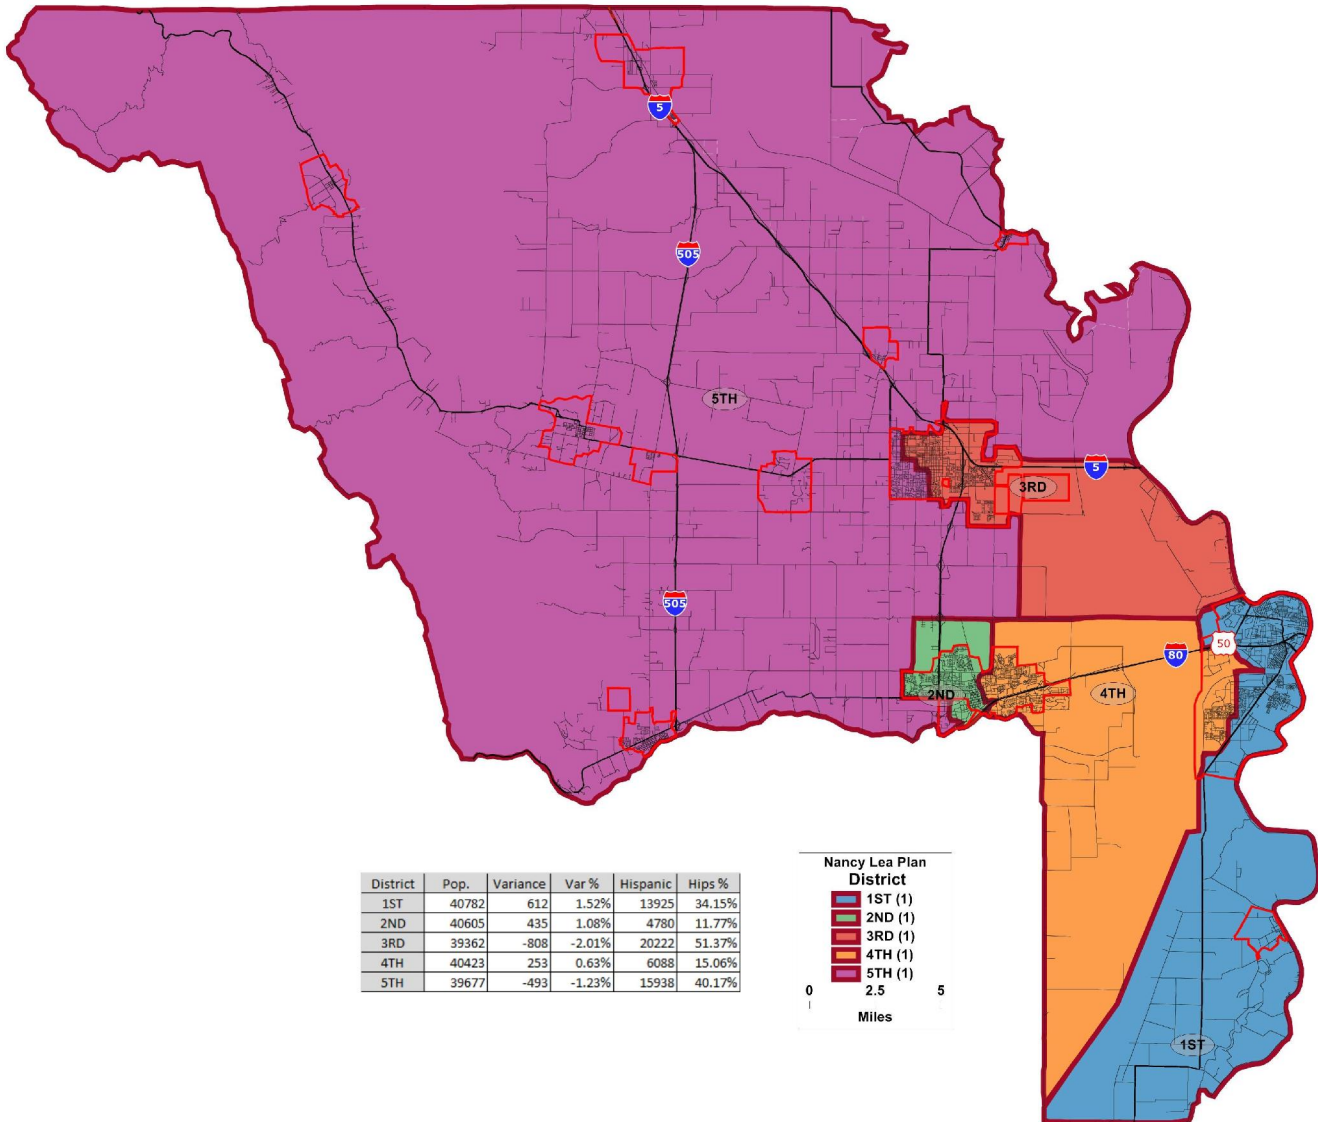

Community Submitted Map

Winters Community Meeting Map #3

Yolo County Redistricting Advisory Committee

Community Submitted Map Map Submitted by Nancy Lea

Yolo County Redistricting Advisory Committee

Community Submitted Map