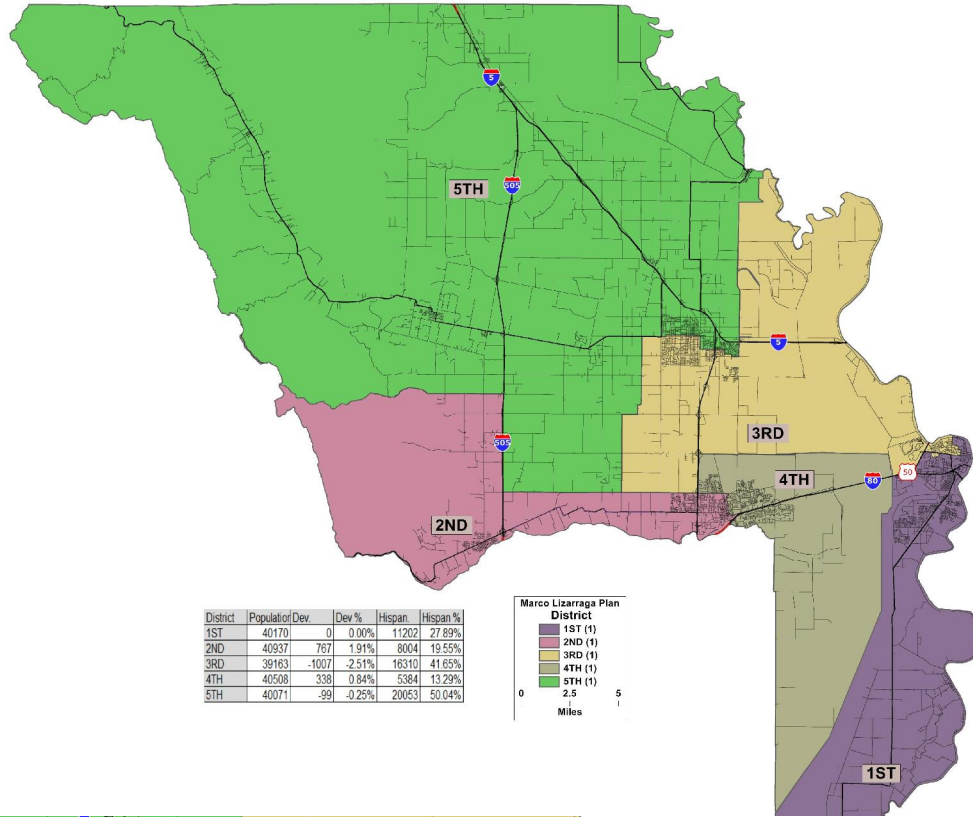

Yolo County Redistricting Advisory Committee Committee Map Not Recommended

District 3, Marco Cesar Lizarraga