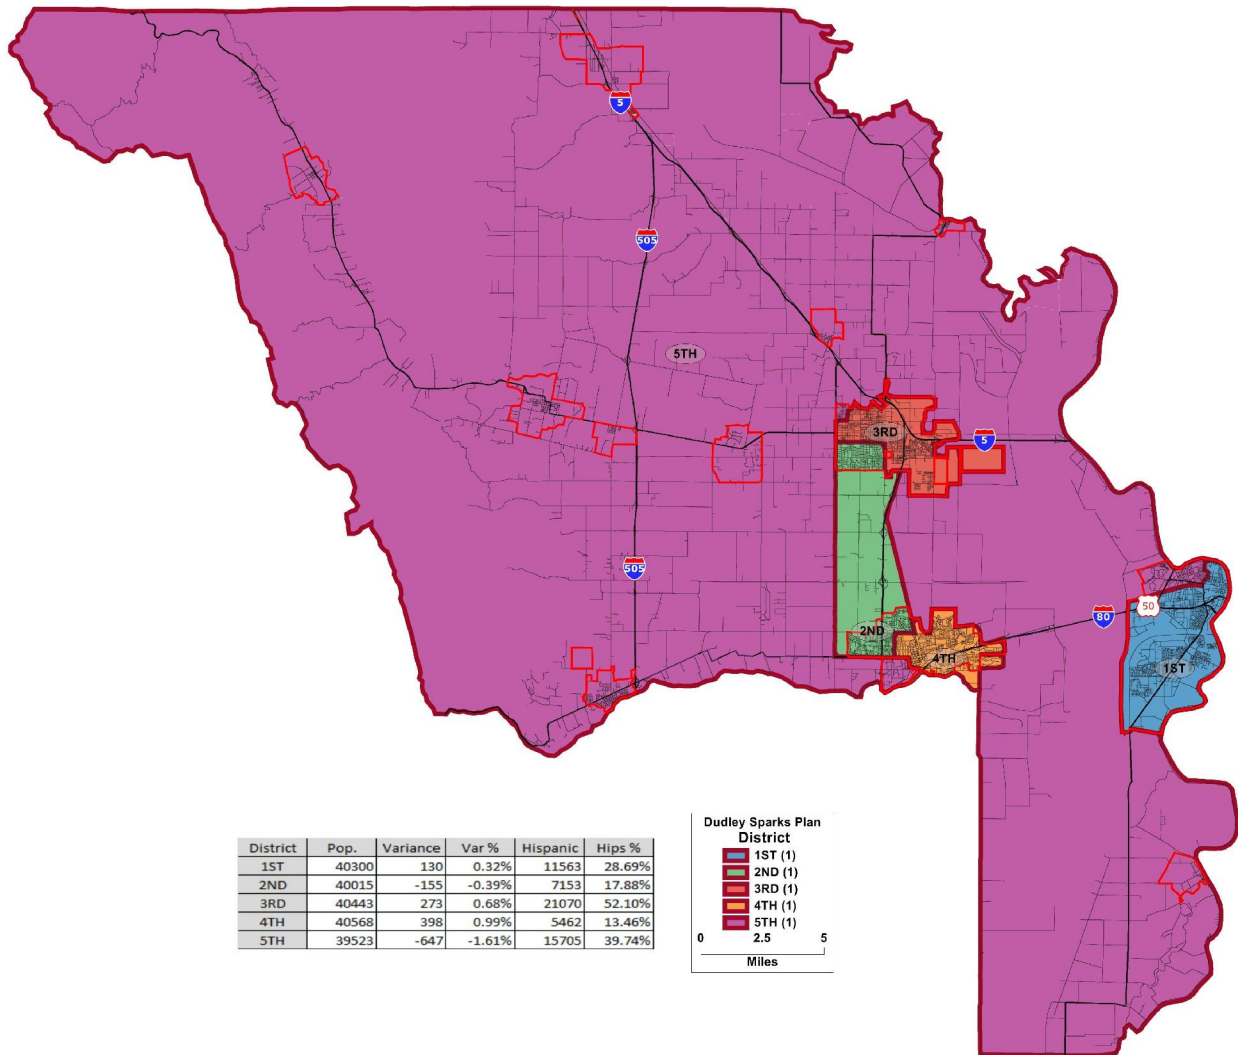

Yolo County Redistricting Advisory Committee

Community Submitted Map

Map Submitted by Dudley Sparks