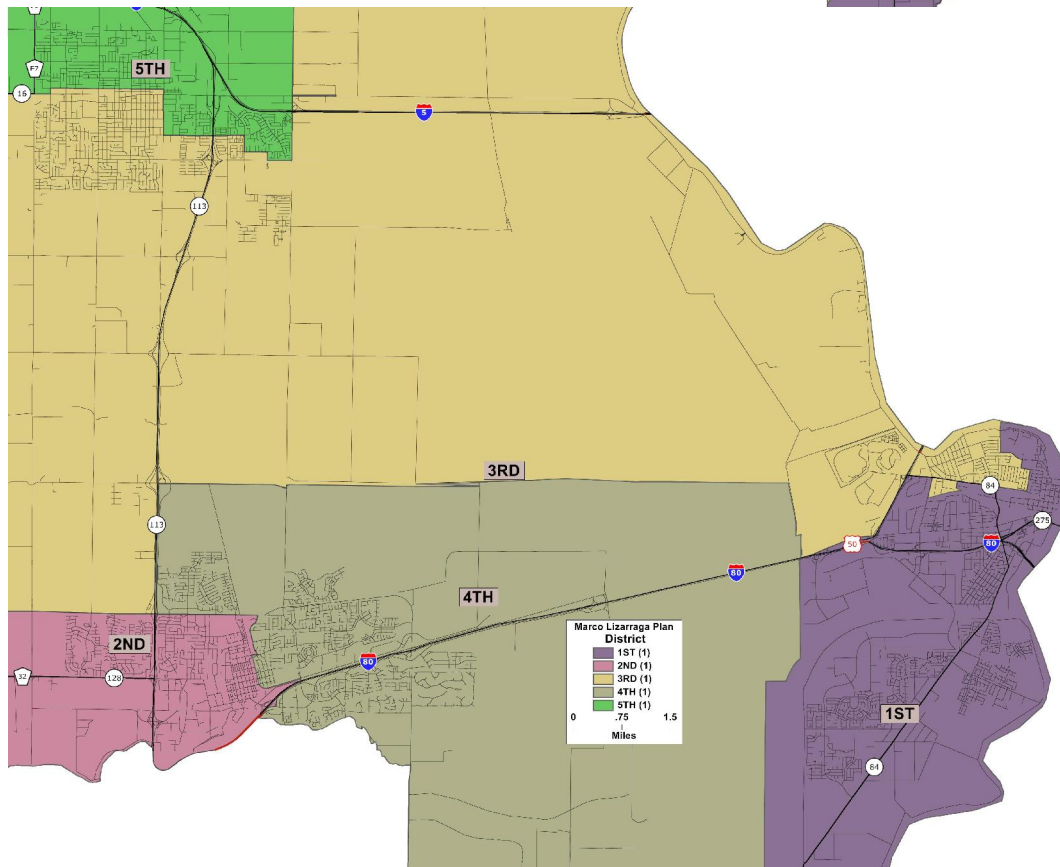

Yolo County Redistricting Advisory Committee Committee Map Not Recommended

District 3, Marco Cesar Lizarraga