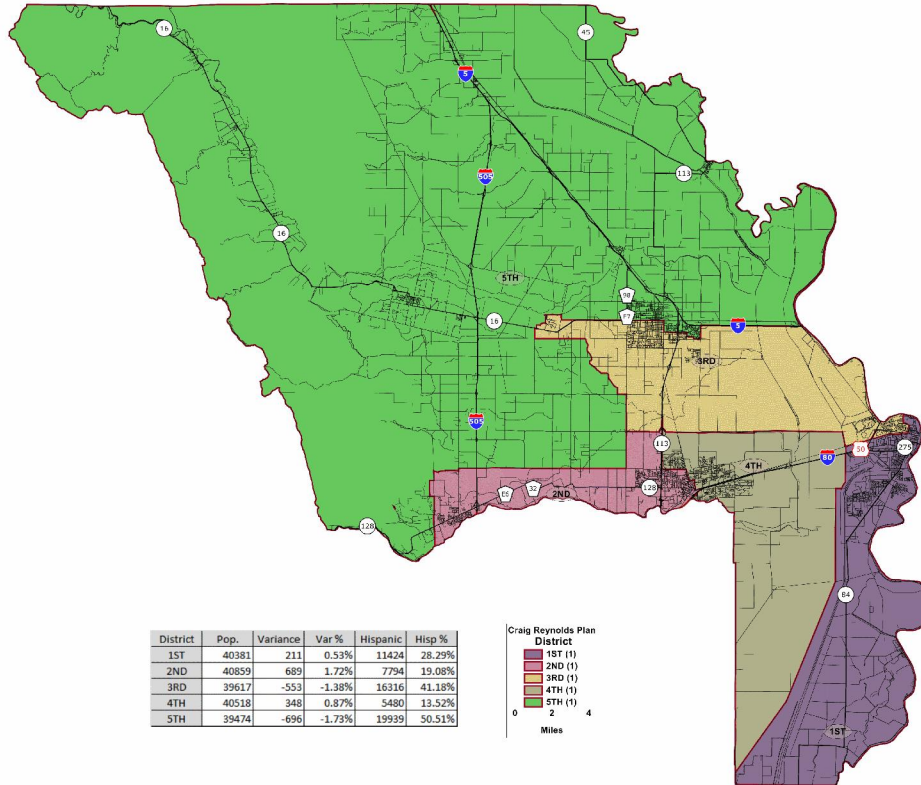

Yolo County Redistricting Advisory Committee Recommended Maps - District 2, Craig Reynolds