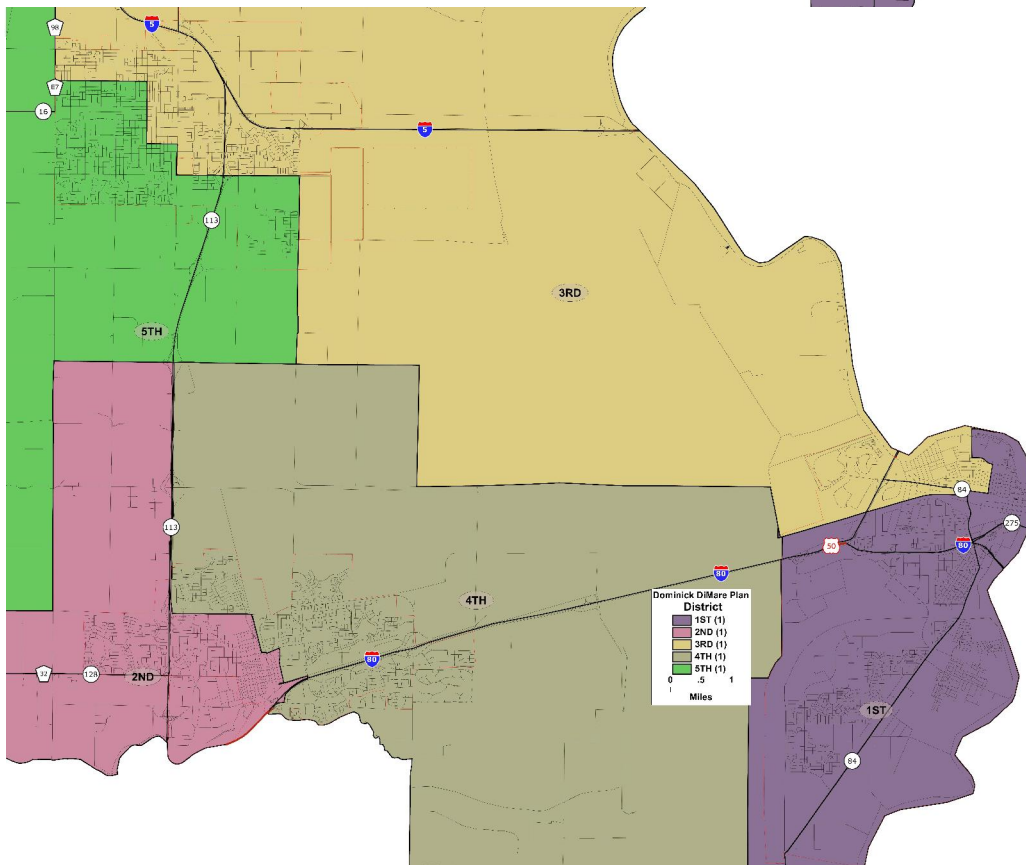

Yolo County Redistricting Advisory Committee Recommended Maps - District 1, Dominick DiMare

Yolo County Redistricting Advisory Committee

Recommended Maps - District 1, Dominick DiMare

District ->	1ST	2ND	3RD	4TH	5TH
Population	40381	40917	39414	40618	39519
Deviation	211	747	-756	448	-651
% Deviation	0.53%	1.86%	-1.88%	1.12%	-1.62%
White	24681	25940	23305	26280	26677
% White	61.12%	63.40%	59.13%	64.70%	67.50%
Black	2040	823	712	932	701
% Black	5.05%	2.01%	1.81%	2.29%	1.77%
AmIndian	641	207	564	250	552
% AmIndian	1.59%	0.51%	1.43%	0.62%	1.40%
Asian	4568	8344	2595	8750	1795
% Asian	11.31%	20.39%	6.58%	21.54%	4.54%
Hawaiian	468	79	180	74	109
% Hawaiian	1.16%	0.19%	0.46%	0.18%	0.28%
Other	4851	3356	9719	2081	7875
% Other	12.01%	8.20%	24.66%	5.12%	19.93%
Hispanic Origin	11424	7803	20637	5507	15582
% Hispanic Origin	28.29%	19.07%	52.36%	13.56%	39.43%
18+_Pop	29723	35144	27988	32782	29581
% 18+_Pop	73.61%	85.89%	71.01%	80.71%	74.85%
Housing Units	15859	14887	13199	15873	15236
HU_Occupied	14749	14261	12445	15196	14221
% HU_Occupied	93.00%	95.79%	94.29%	95.73%	93.34%
HU_Vacant	1110	626	754	677	1015
% HU_Vacant	7.00%	4.21%	5.71%	4.27%	6.66%

* - New Legislative districts - The City of West Sacramento is in the 6th Congressional, the 6th State Senate and the 7th Assembly Districts. The entire rest of the county is in the 3rd Congressional, the 3rd State Senate and the 4th Assembly Districts.