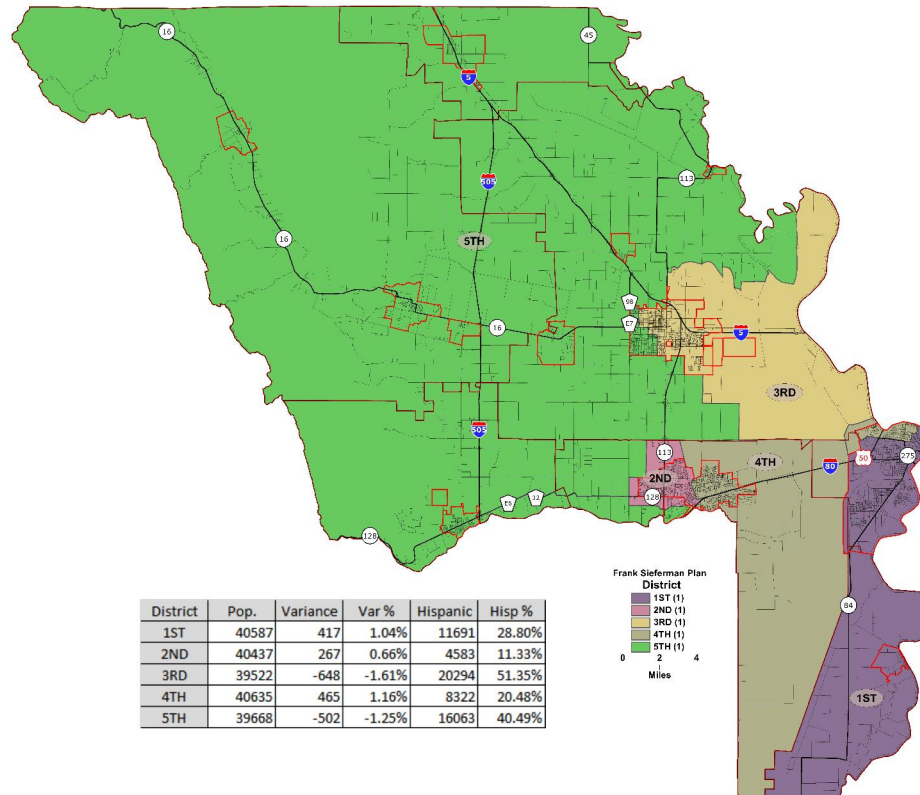

Yolo County Redistricting Advisory Committee Recommended Maps - District 5, Frank Sieferman