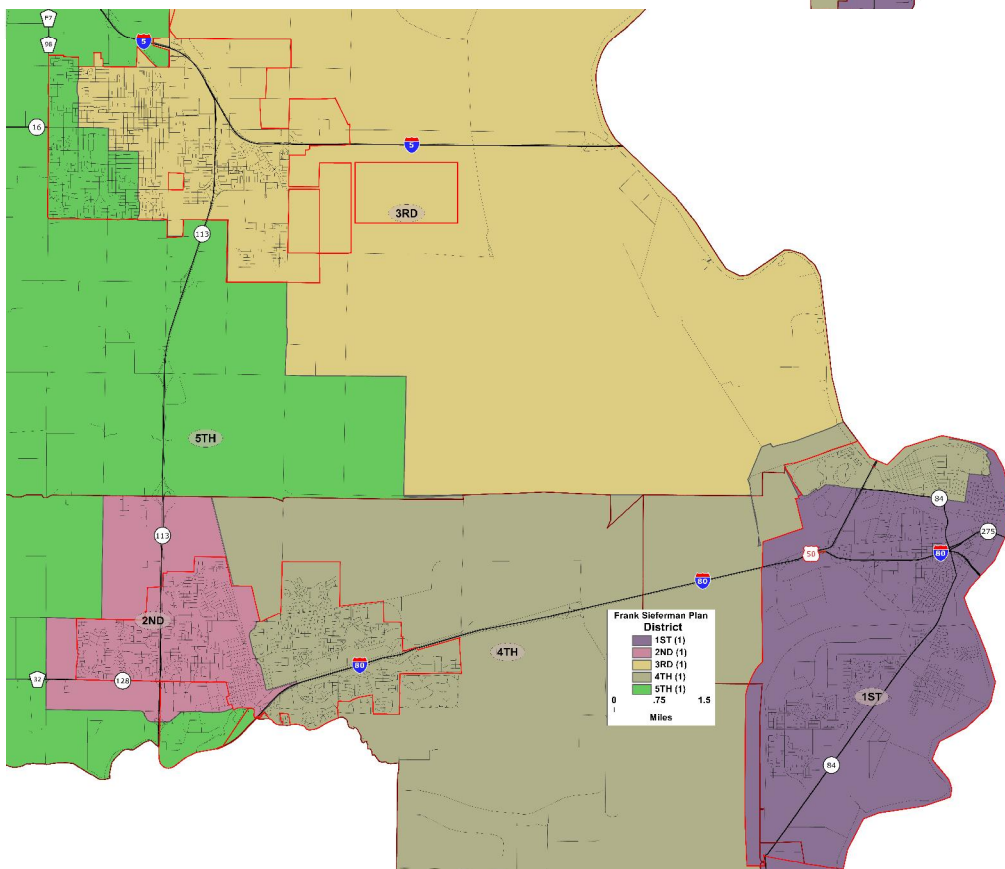

Yolo County Redistricting Advisory Committee Recommended Maps - District 5, Frank Sieferman