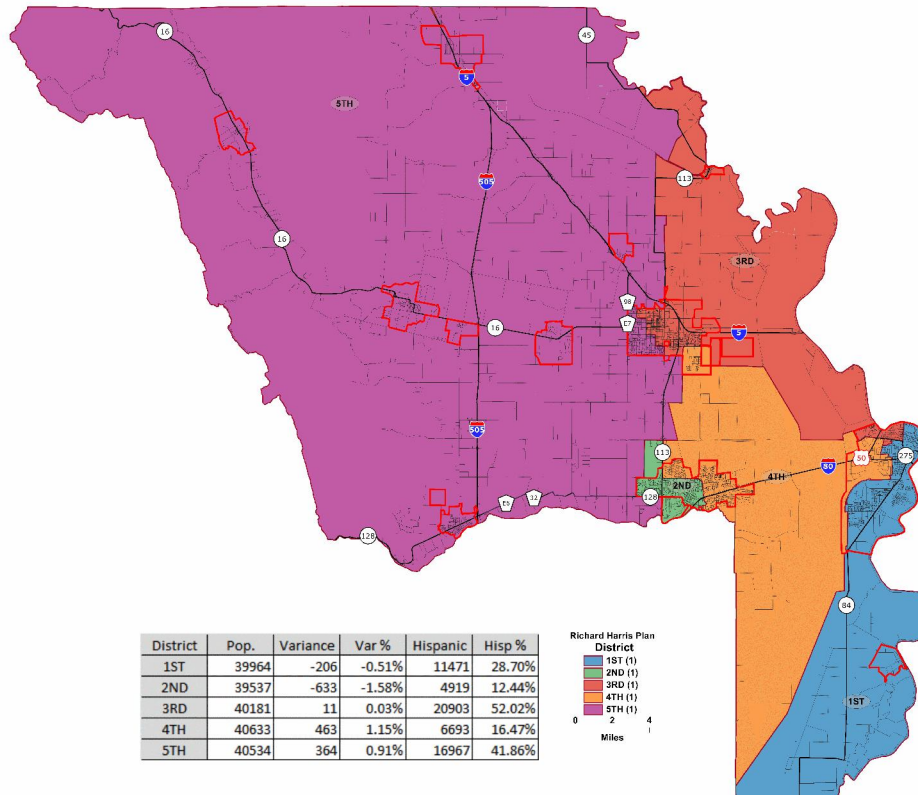

* - New Legislative districts - The City of West Sacramento is in the 6th Congressional, the 6th State Senate and the 7th Assembly Districts. The entire rest of the county is in the 3rd Congressional, the 3rd State Senate and the 4th Assembly Districts.

Yolo County Redistricting Advisory Committee Committee Map Not Recommended

District 3, Marco Cesar Lizarraga

Yolo County Redistricting Advisory Committee Committee Map Not Recommended

District 4, Richard Harris

Yolo County Redistricting Advisory Committee

Community Submitted Map

Winters Community Meeting Map #1

Yolo County Redistricting Advisory Committee

Community Submitted Map

Winters Community Meeting Map #2

Yolo County Redistricting Advisory Committee