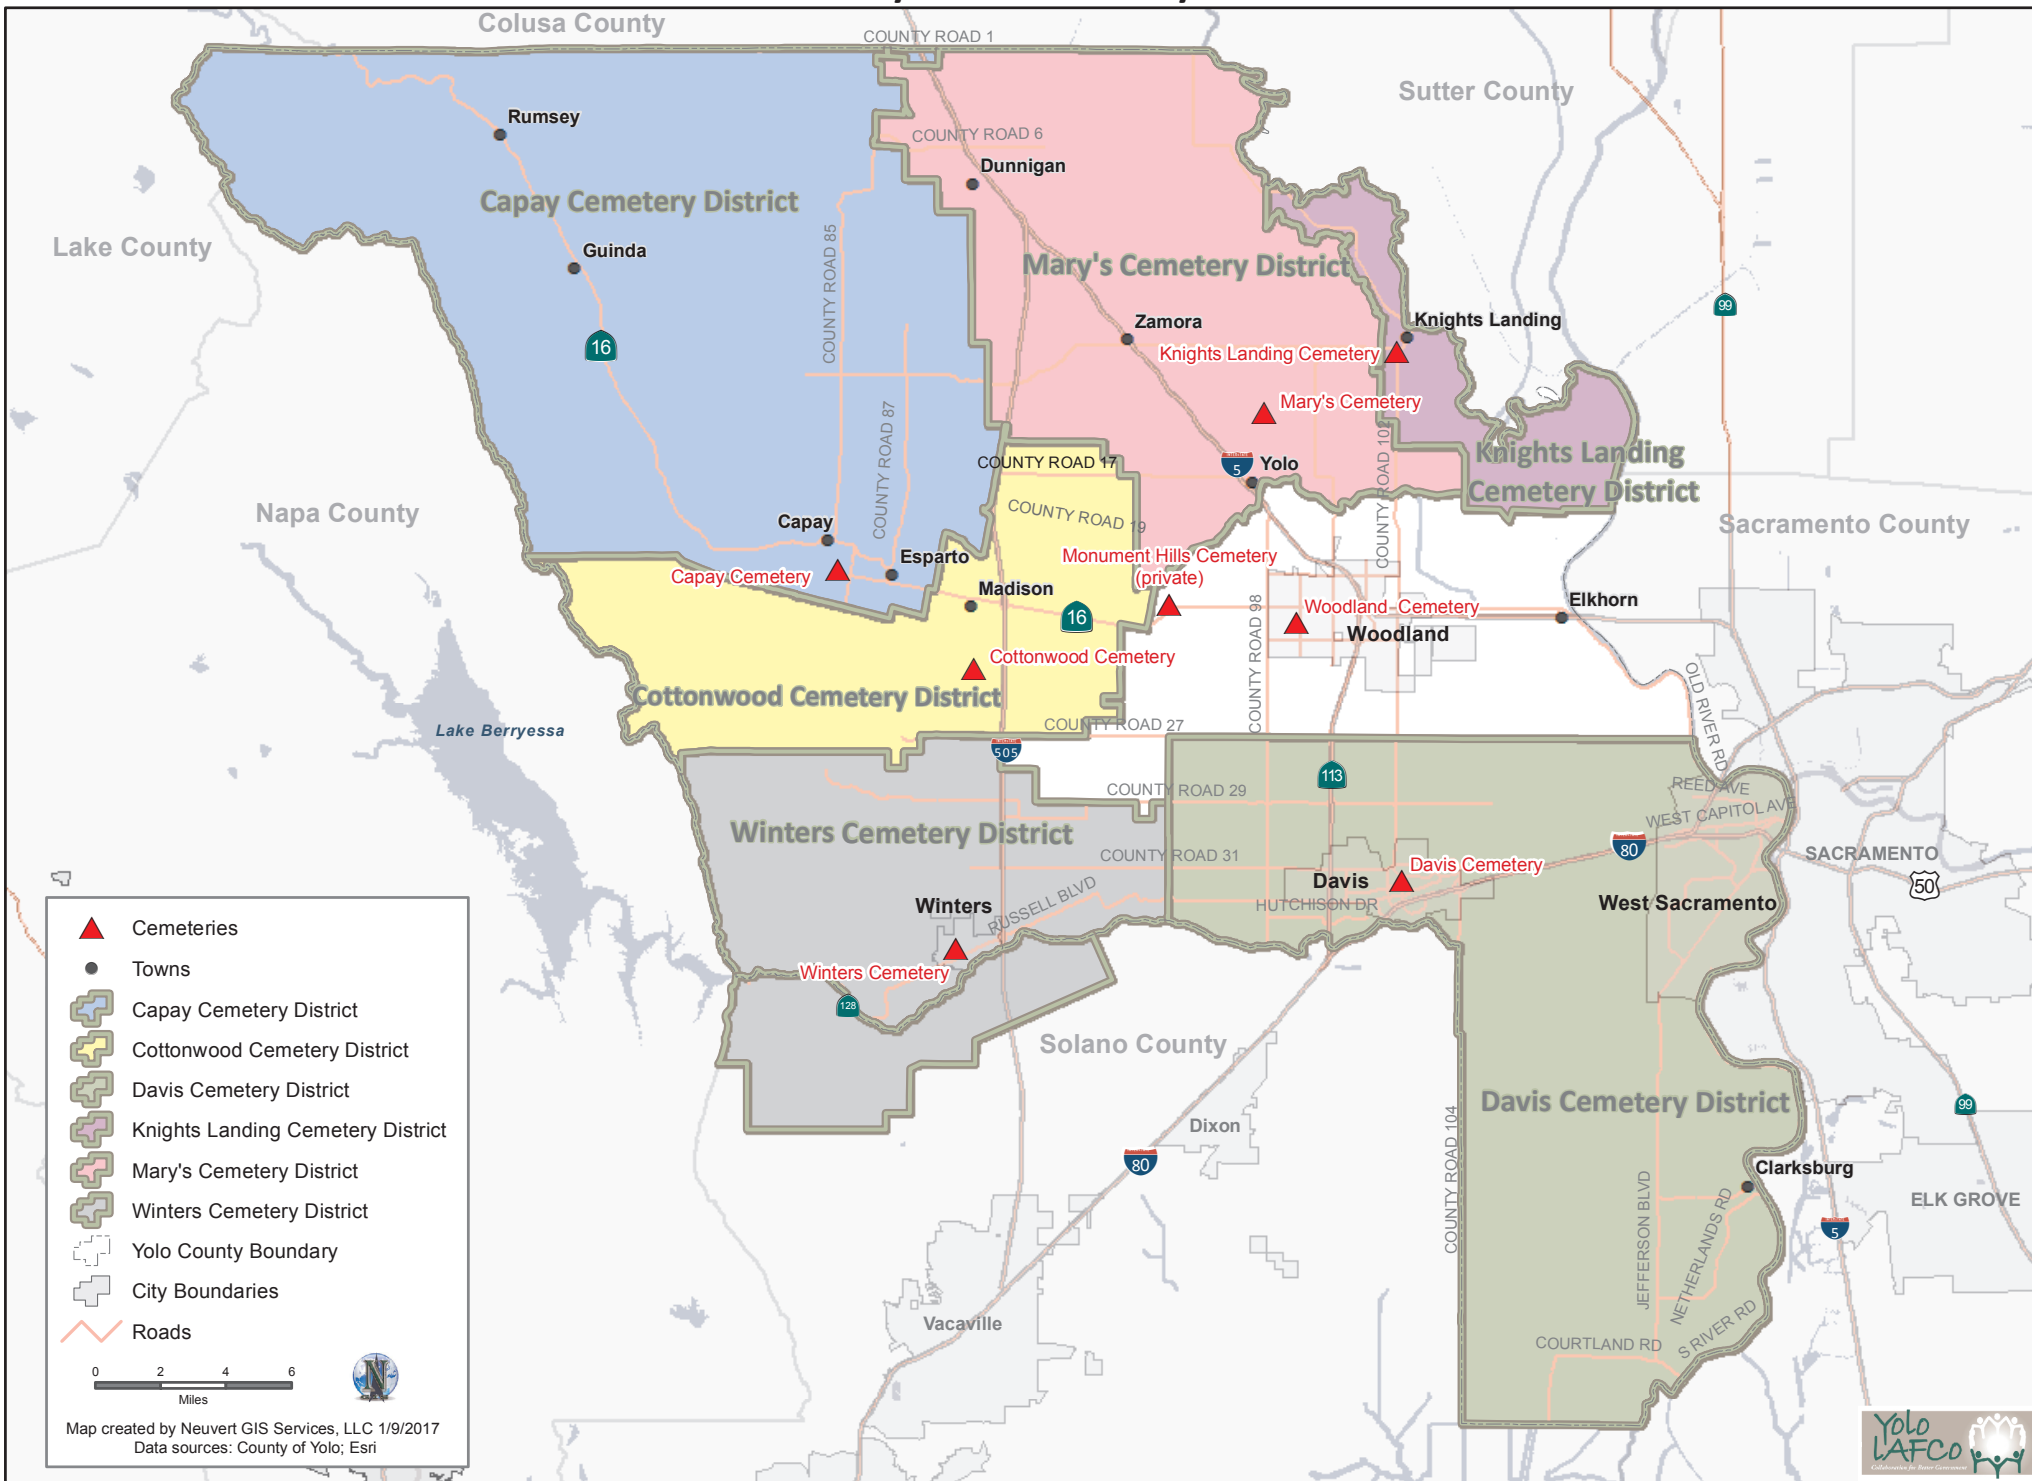

Yolo County Cemetery Districts

Legend

- ▲ Cemeteries
- Towns
- Capay Cemetery District
- Cottonwood Cemetery District
- Davis Cemetery District
- Knights Landing Cemetery District
- Mary's Cemetery District
- Winters Cemetery District
- Yolo County Boundary
- City Boundaries
- Roads

0 2 4 6 Miles

Map created by Neuvet GIS Services, LLC 1/9/2017
Data sources: County of Yolo; Esri