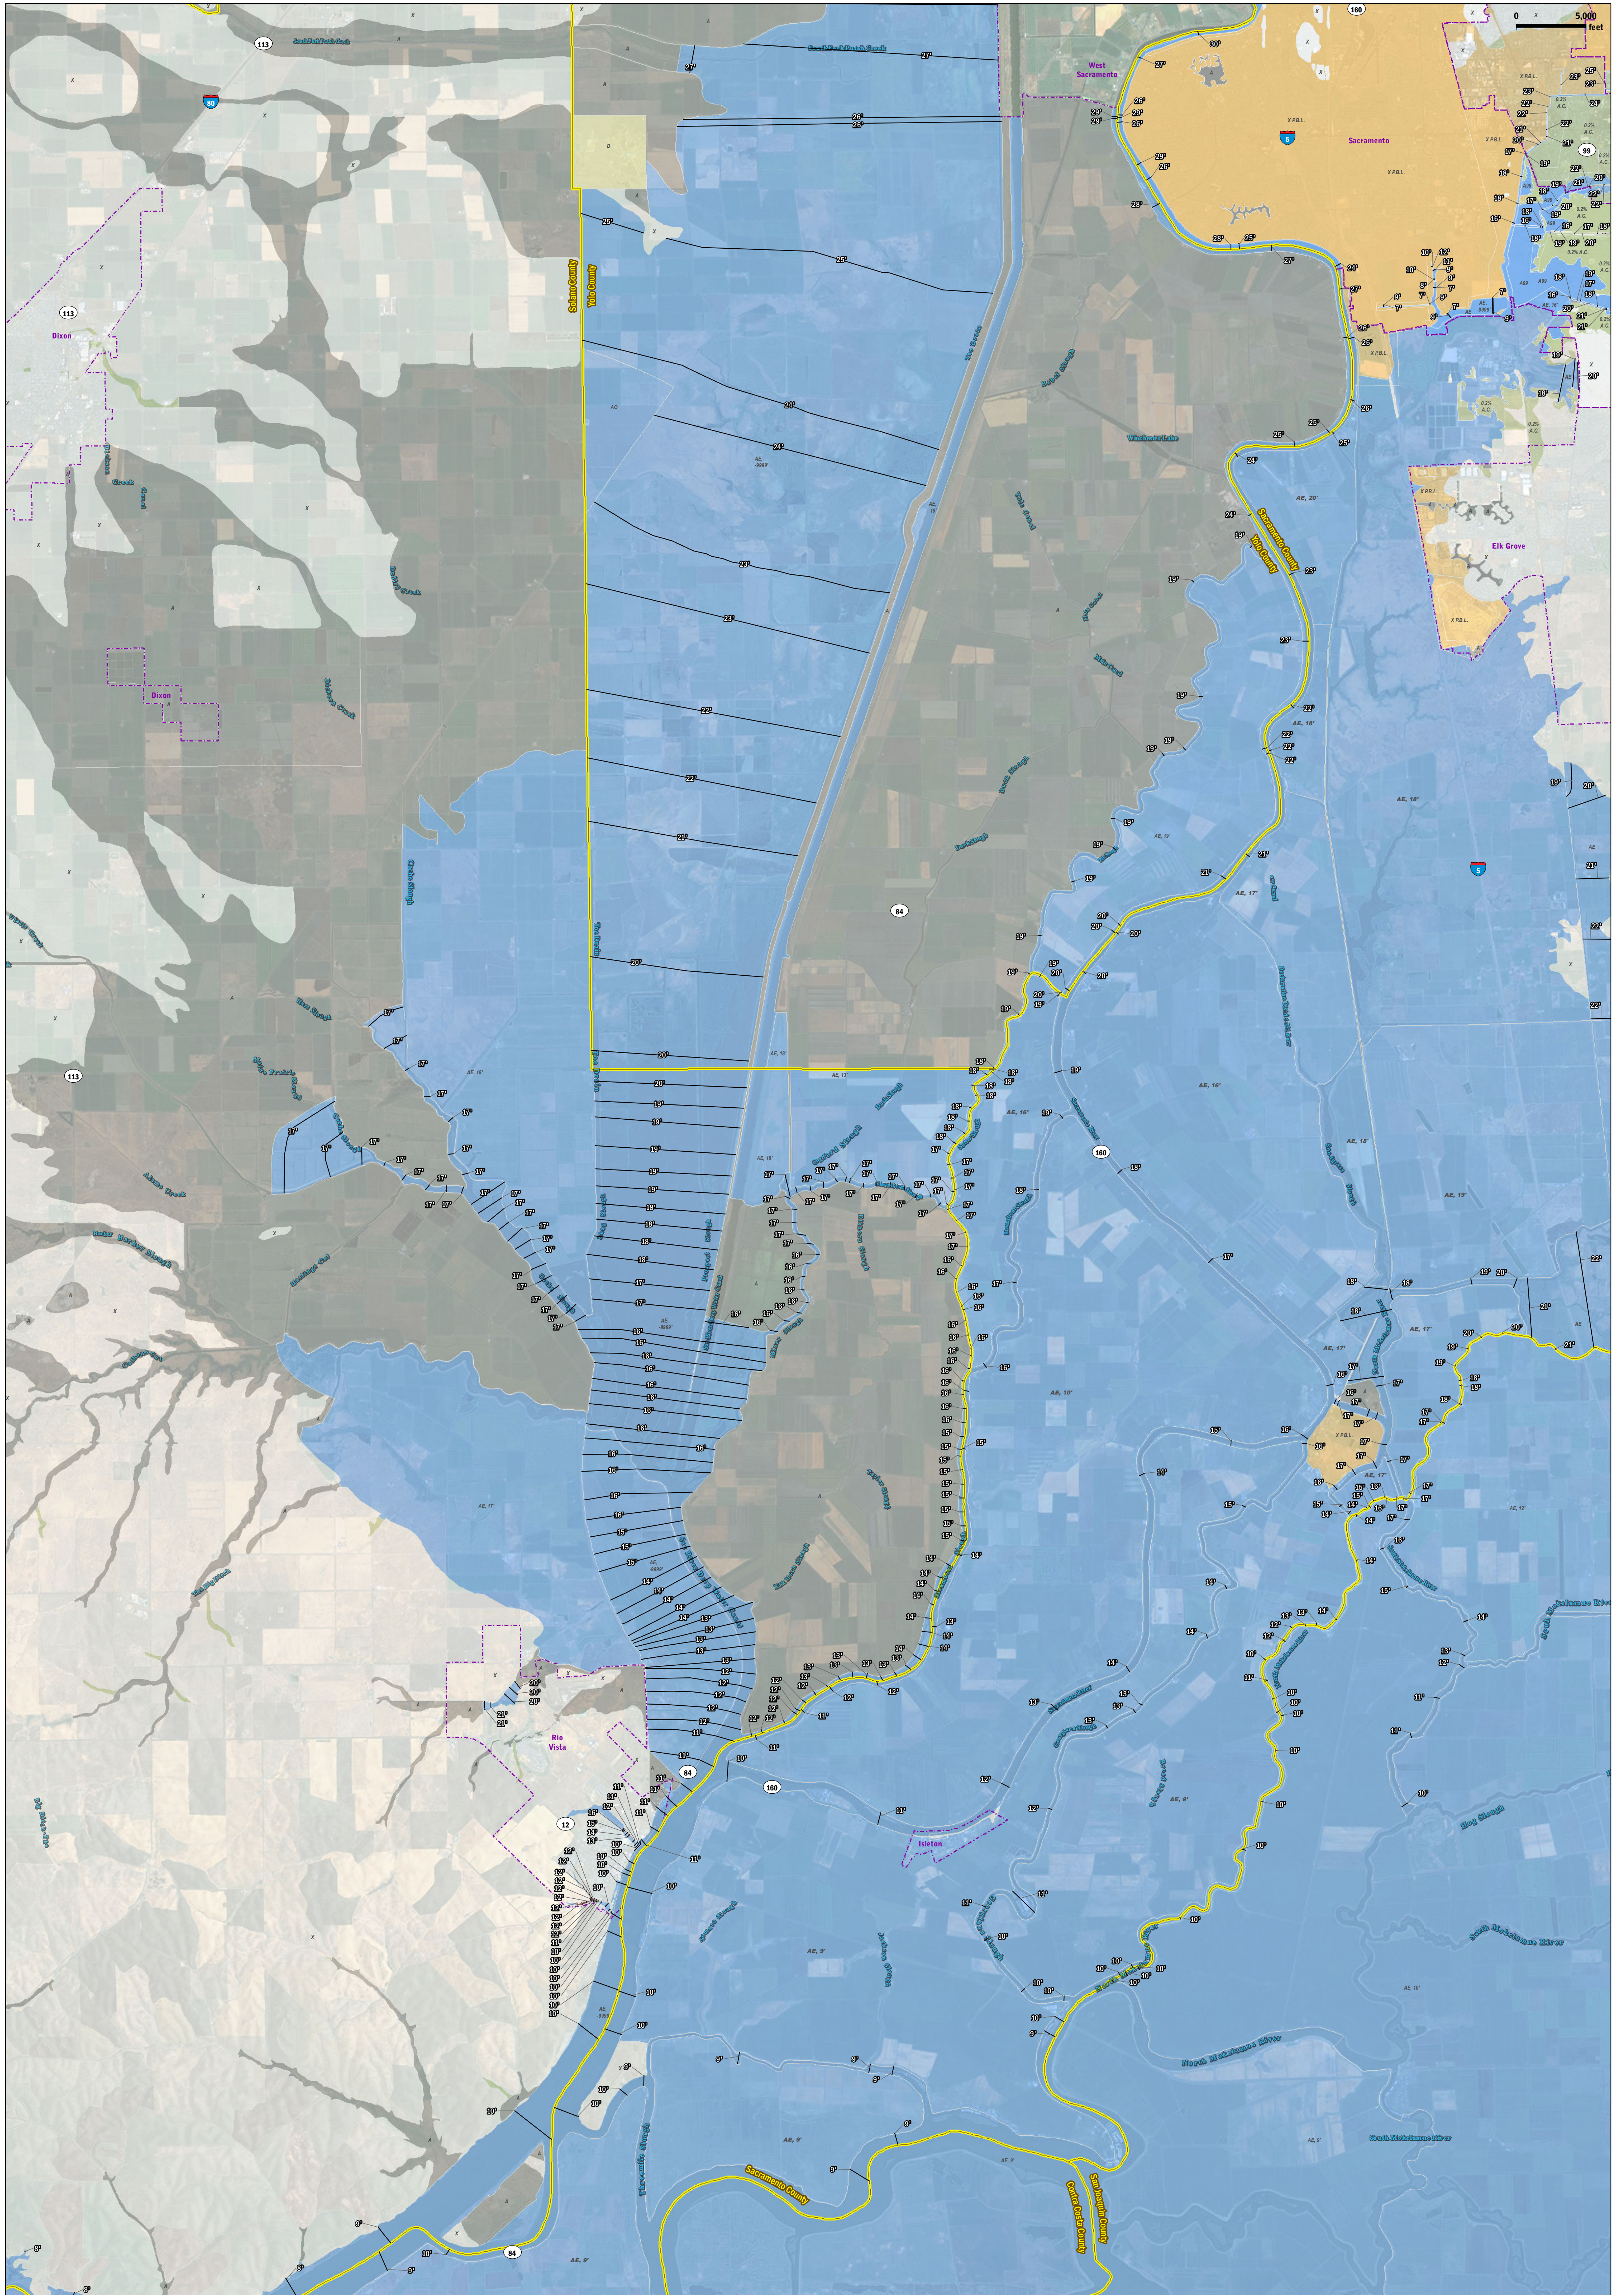

Northern California Flood Zones

Sacramento, San Joaquin, Solano & Yolo Counties

8/8/2012

Legend

- BFE (NAVD 88) Flood Hazard Area
- City
- County
- 0.2% Annual Chance
- Zone A
- Zone AE, A99, AH, AO
- Zone X Protected by Levee
- Zone X

0 5,000 feet