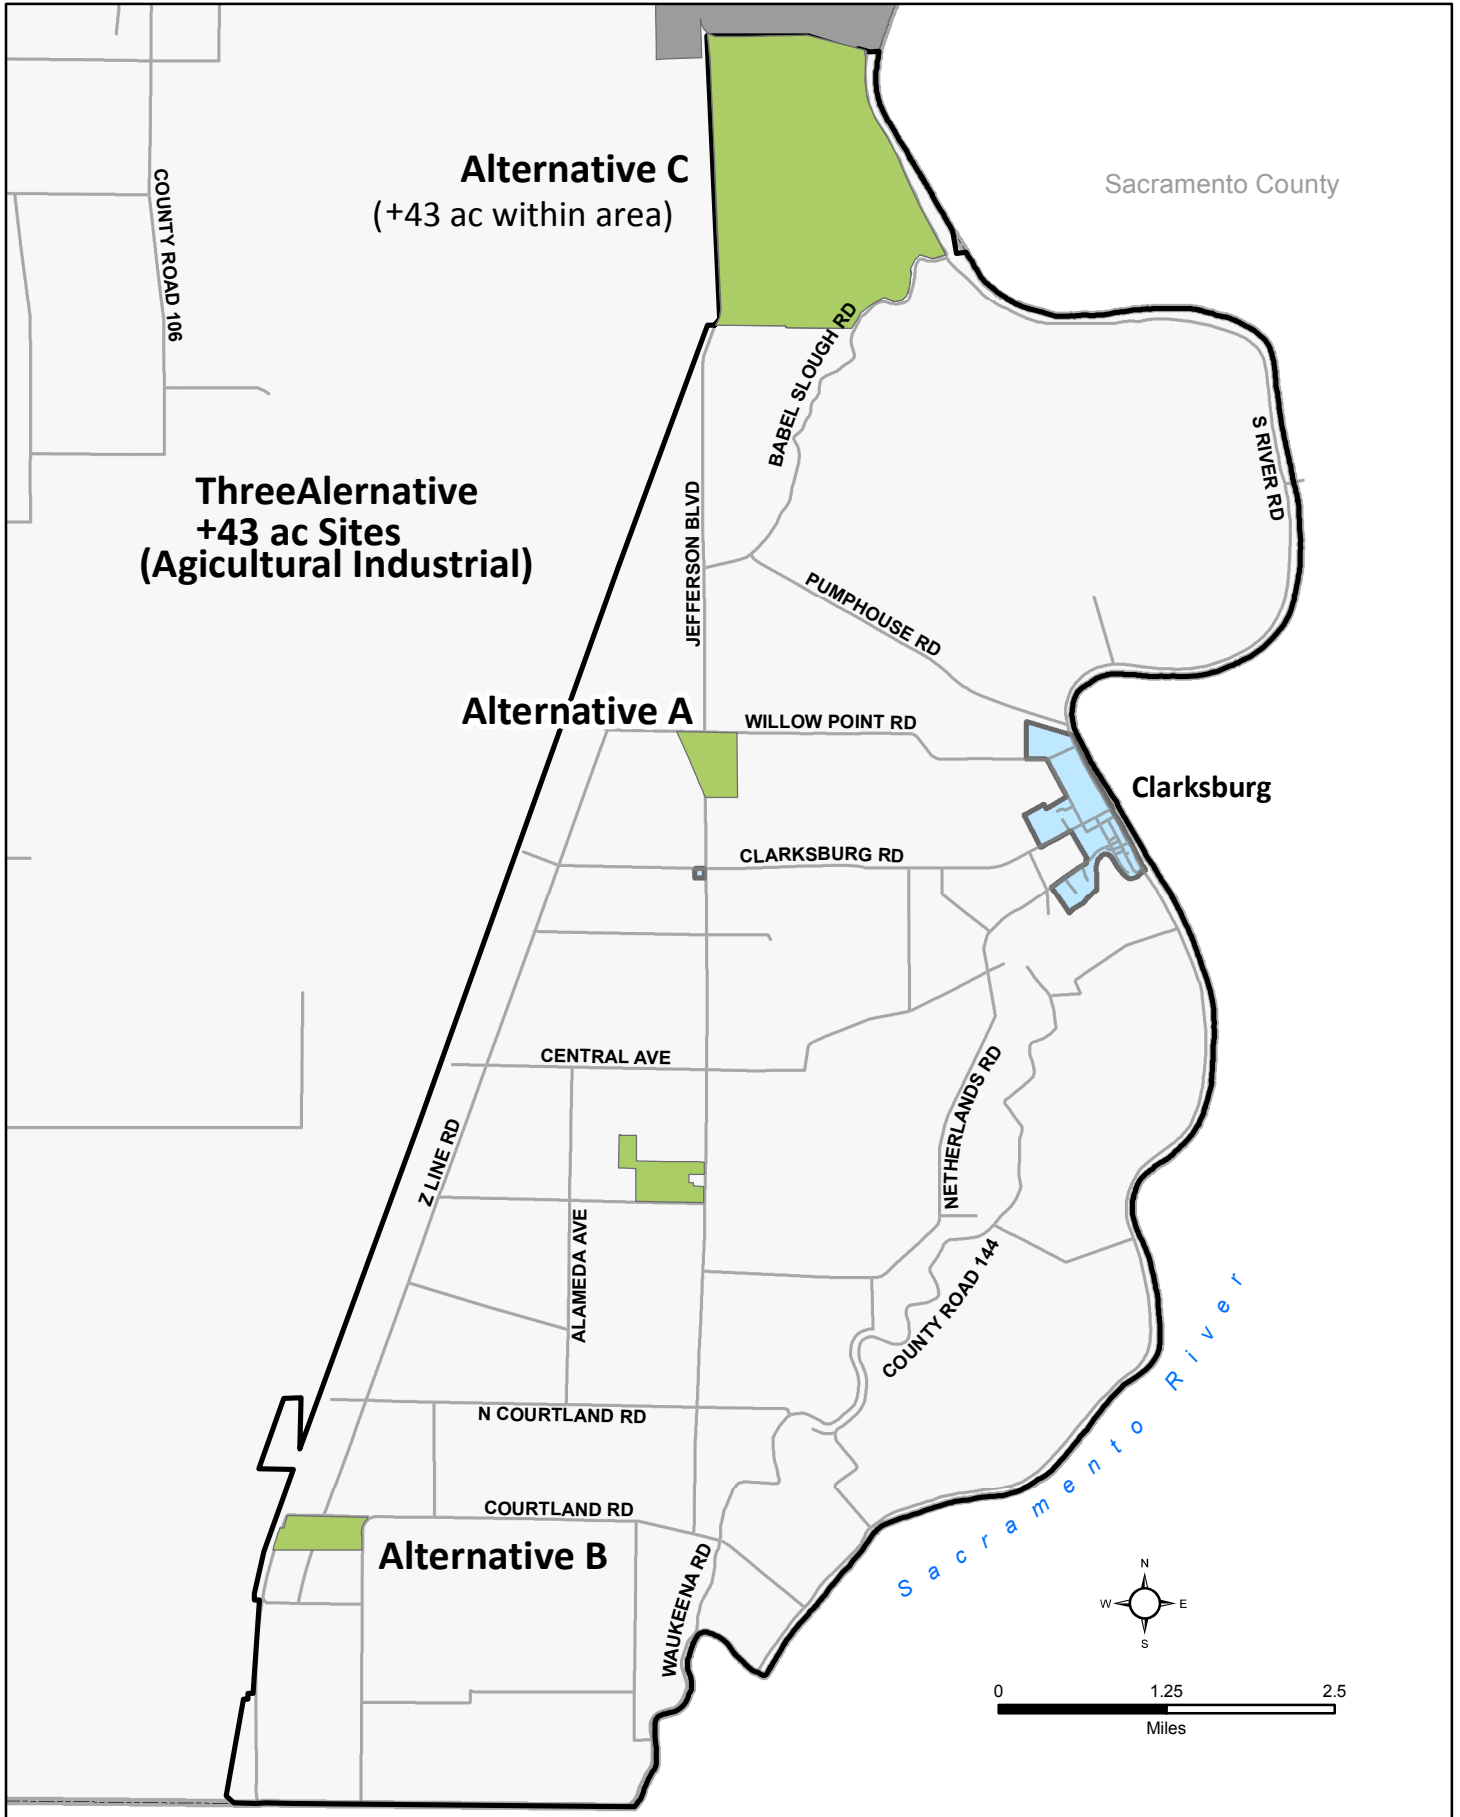

EXHIBIT 1 - CLARKSBURG AREA COMMUNITY PLAN - TARGETED FUTURE INDUSTRIAL AGRICULTURAL SITES

Alternative C
(+43 ac within area)

**Three Alternative
+43 ac Sites
(Agricultural Industrial)**

Alternative A

Alternative B

Sacramento County

Clarksburg

- Agricultural Industrial Alternatives
- Clarksburg Community Plan Area
- Clarksburg Town Area