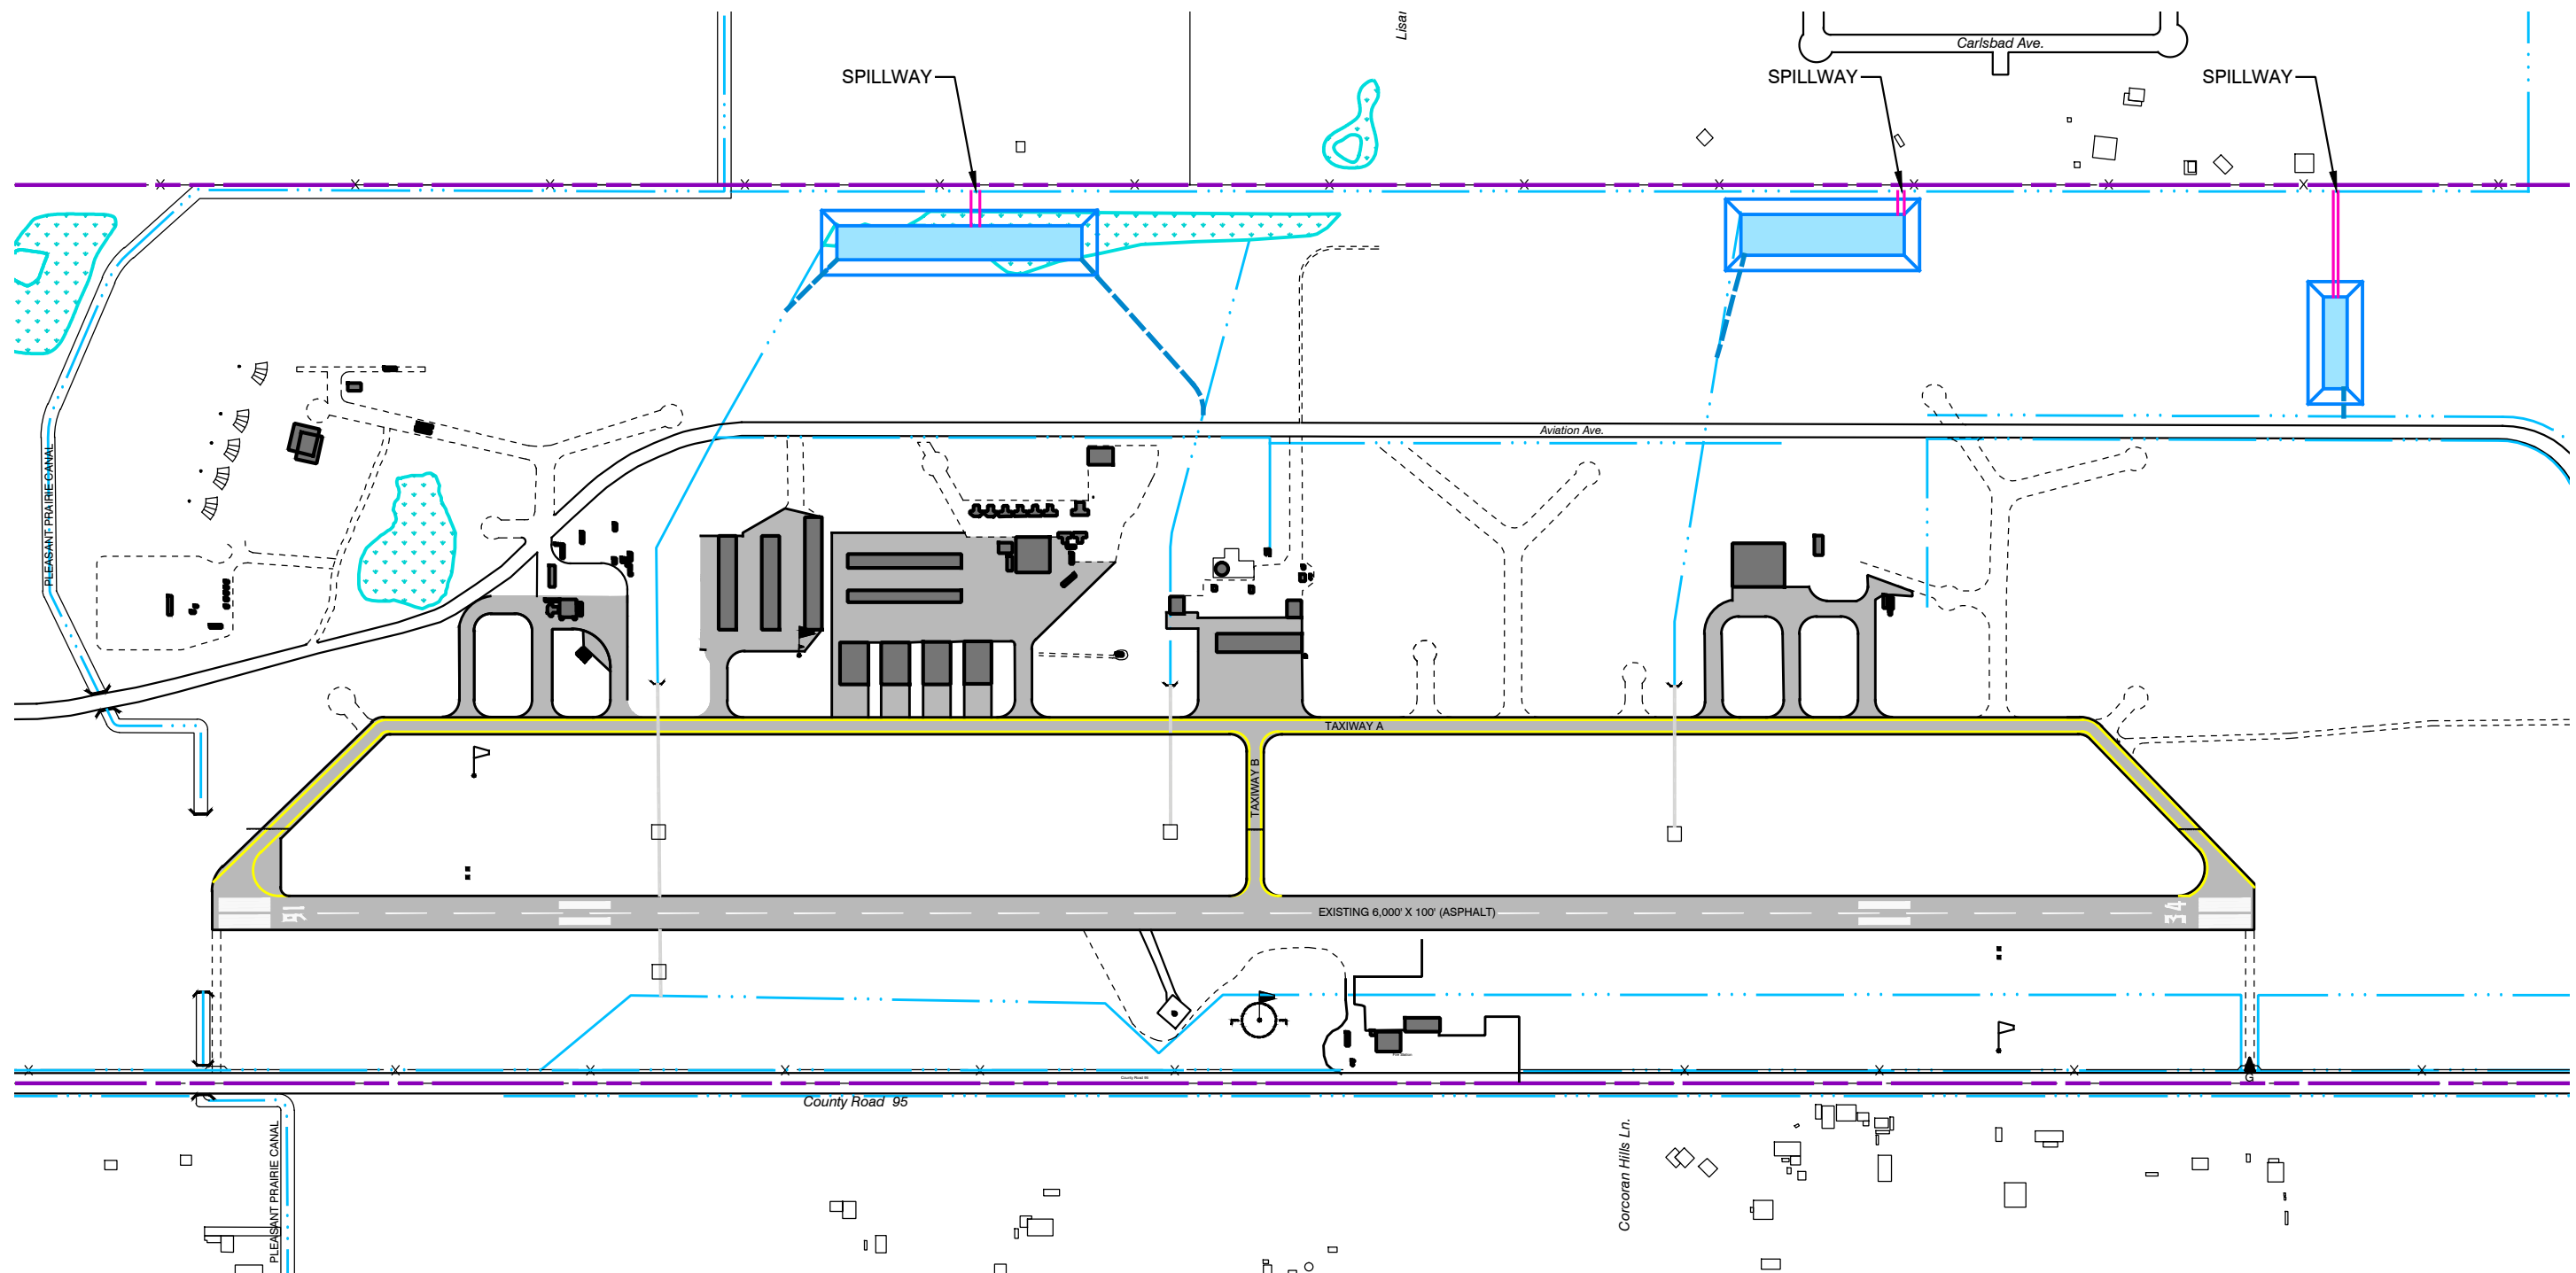

C:\Users\670me\AppData\Local\Temp\AsPublish_13476\Yolo-Drainage_Improvements.dwg Mar 02, 2015 - 1:29pm

Legend

-  EXISTING WETLAND
-  PROPOSED FLOW LINE
-  EXISTING FLOW LINE
-  PROPOSED DETENTION BASIN