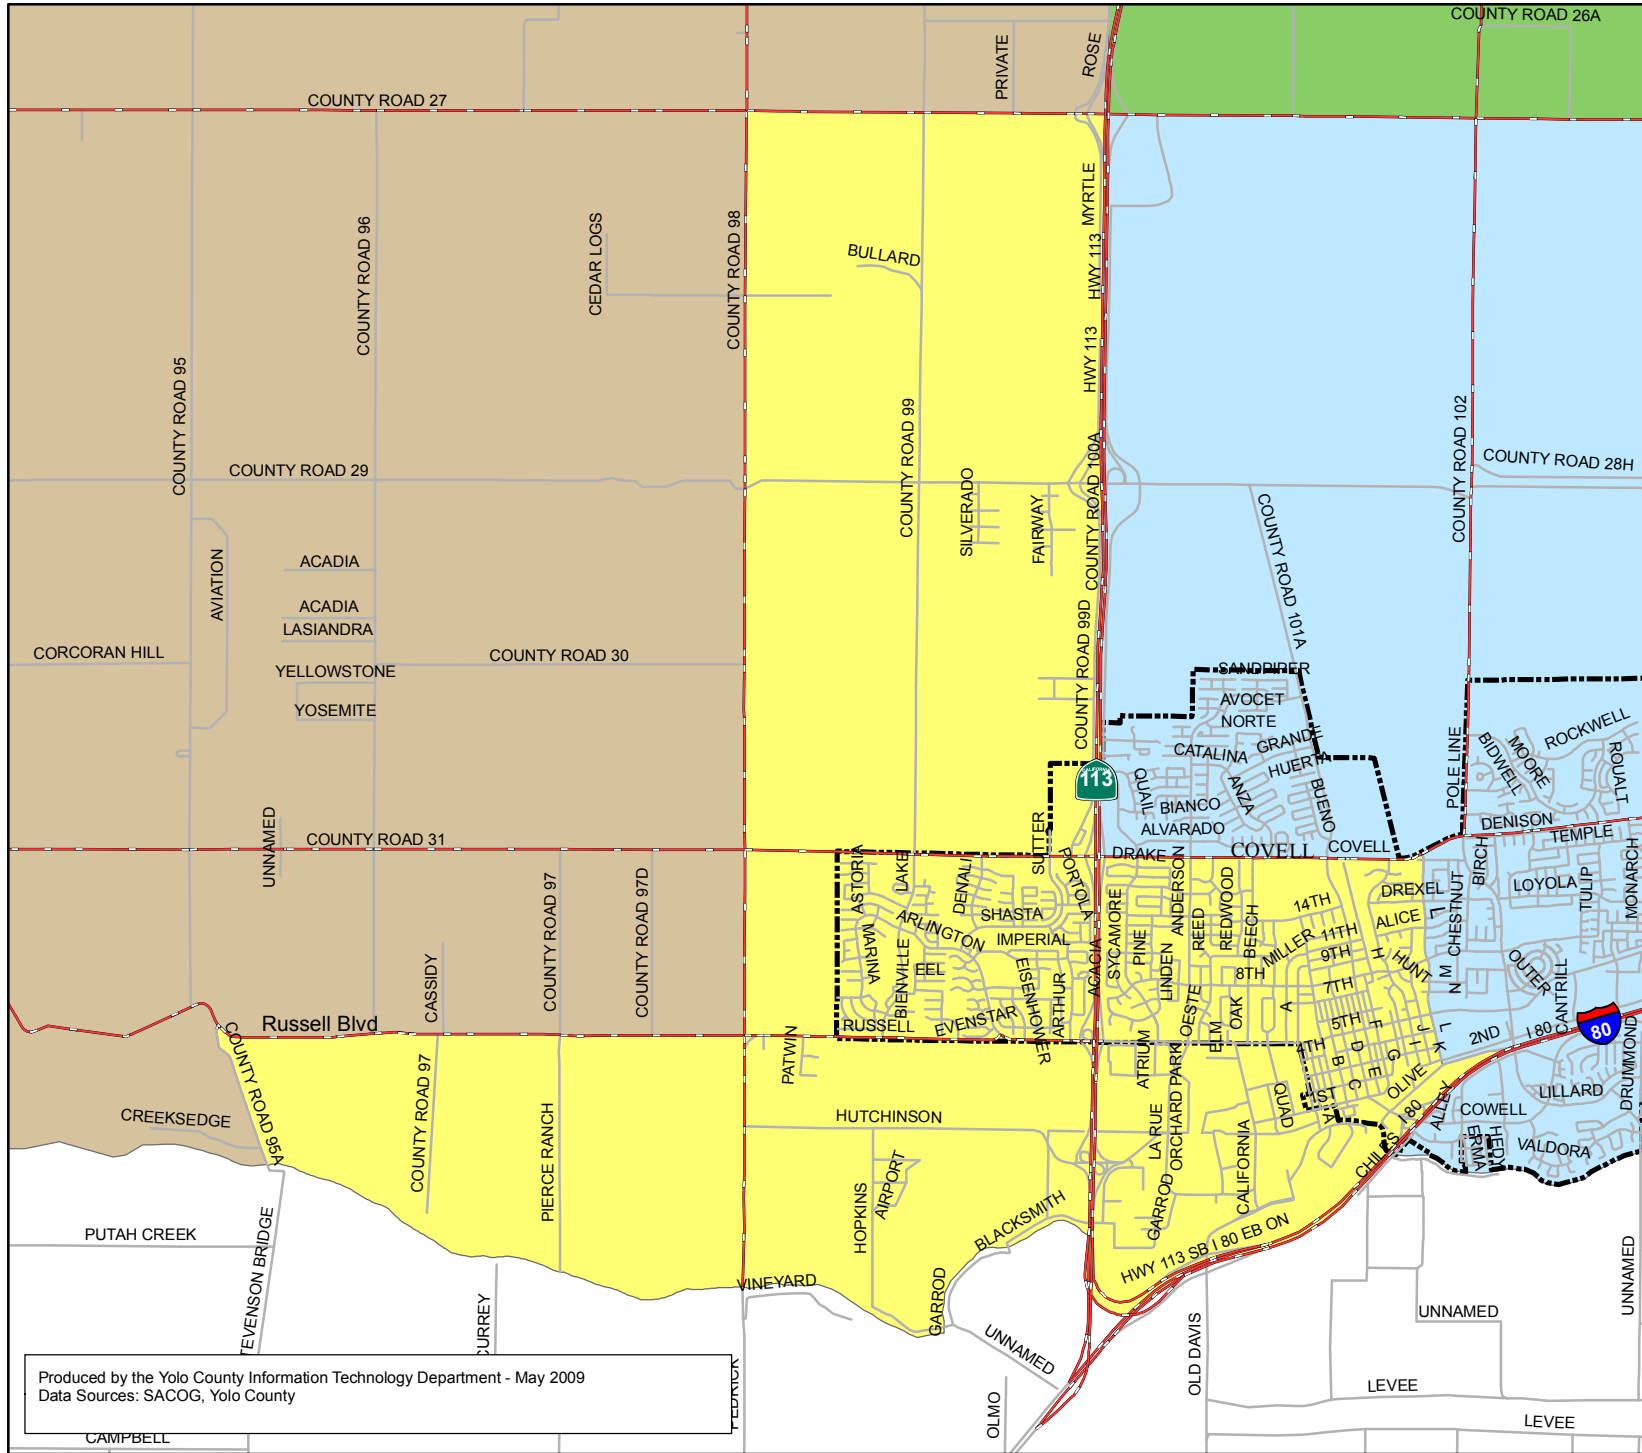

Yolo County Supervisorial District 2

BOS DISTRICTS

-  2 - Helen Thomson
-  3 - Matt Rexroad
-  4 - Jim Provenza
-  5 - Duane Chamberlain
-  Davis City Limits
-  Major Roads & Highways
-  Roads

Scale in Miles

1:66,000