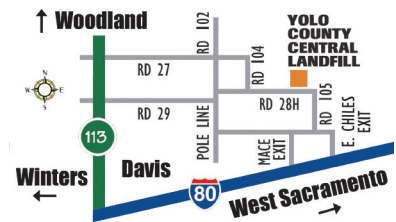

Rest easy, Yolo County. Your old mattresses can now be recycled.

The Yolo County Central Landfill
44090 County Road 28H, Woodland, CA 95776
Hours: Monday-Saturday 6:30 am - 4:00 pm
Sunday 8:00 am - 4:00 pm