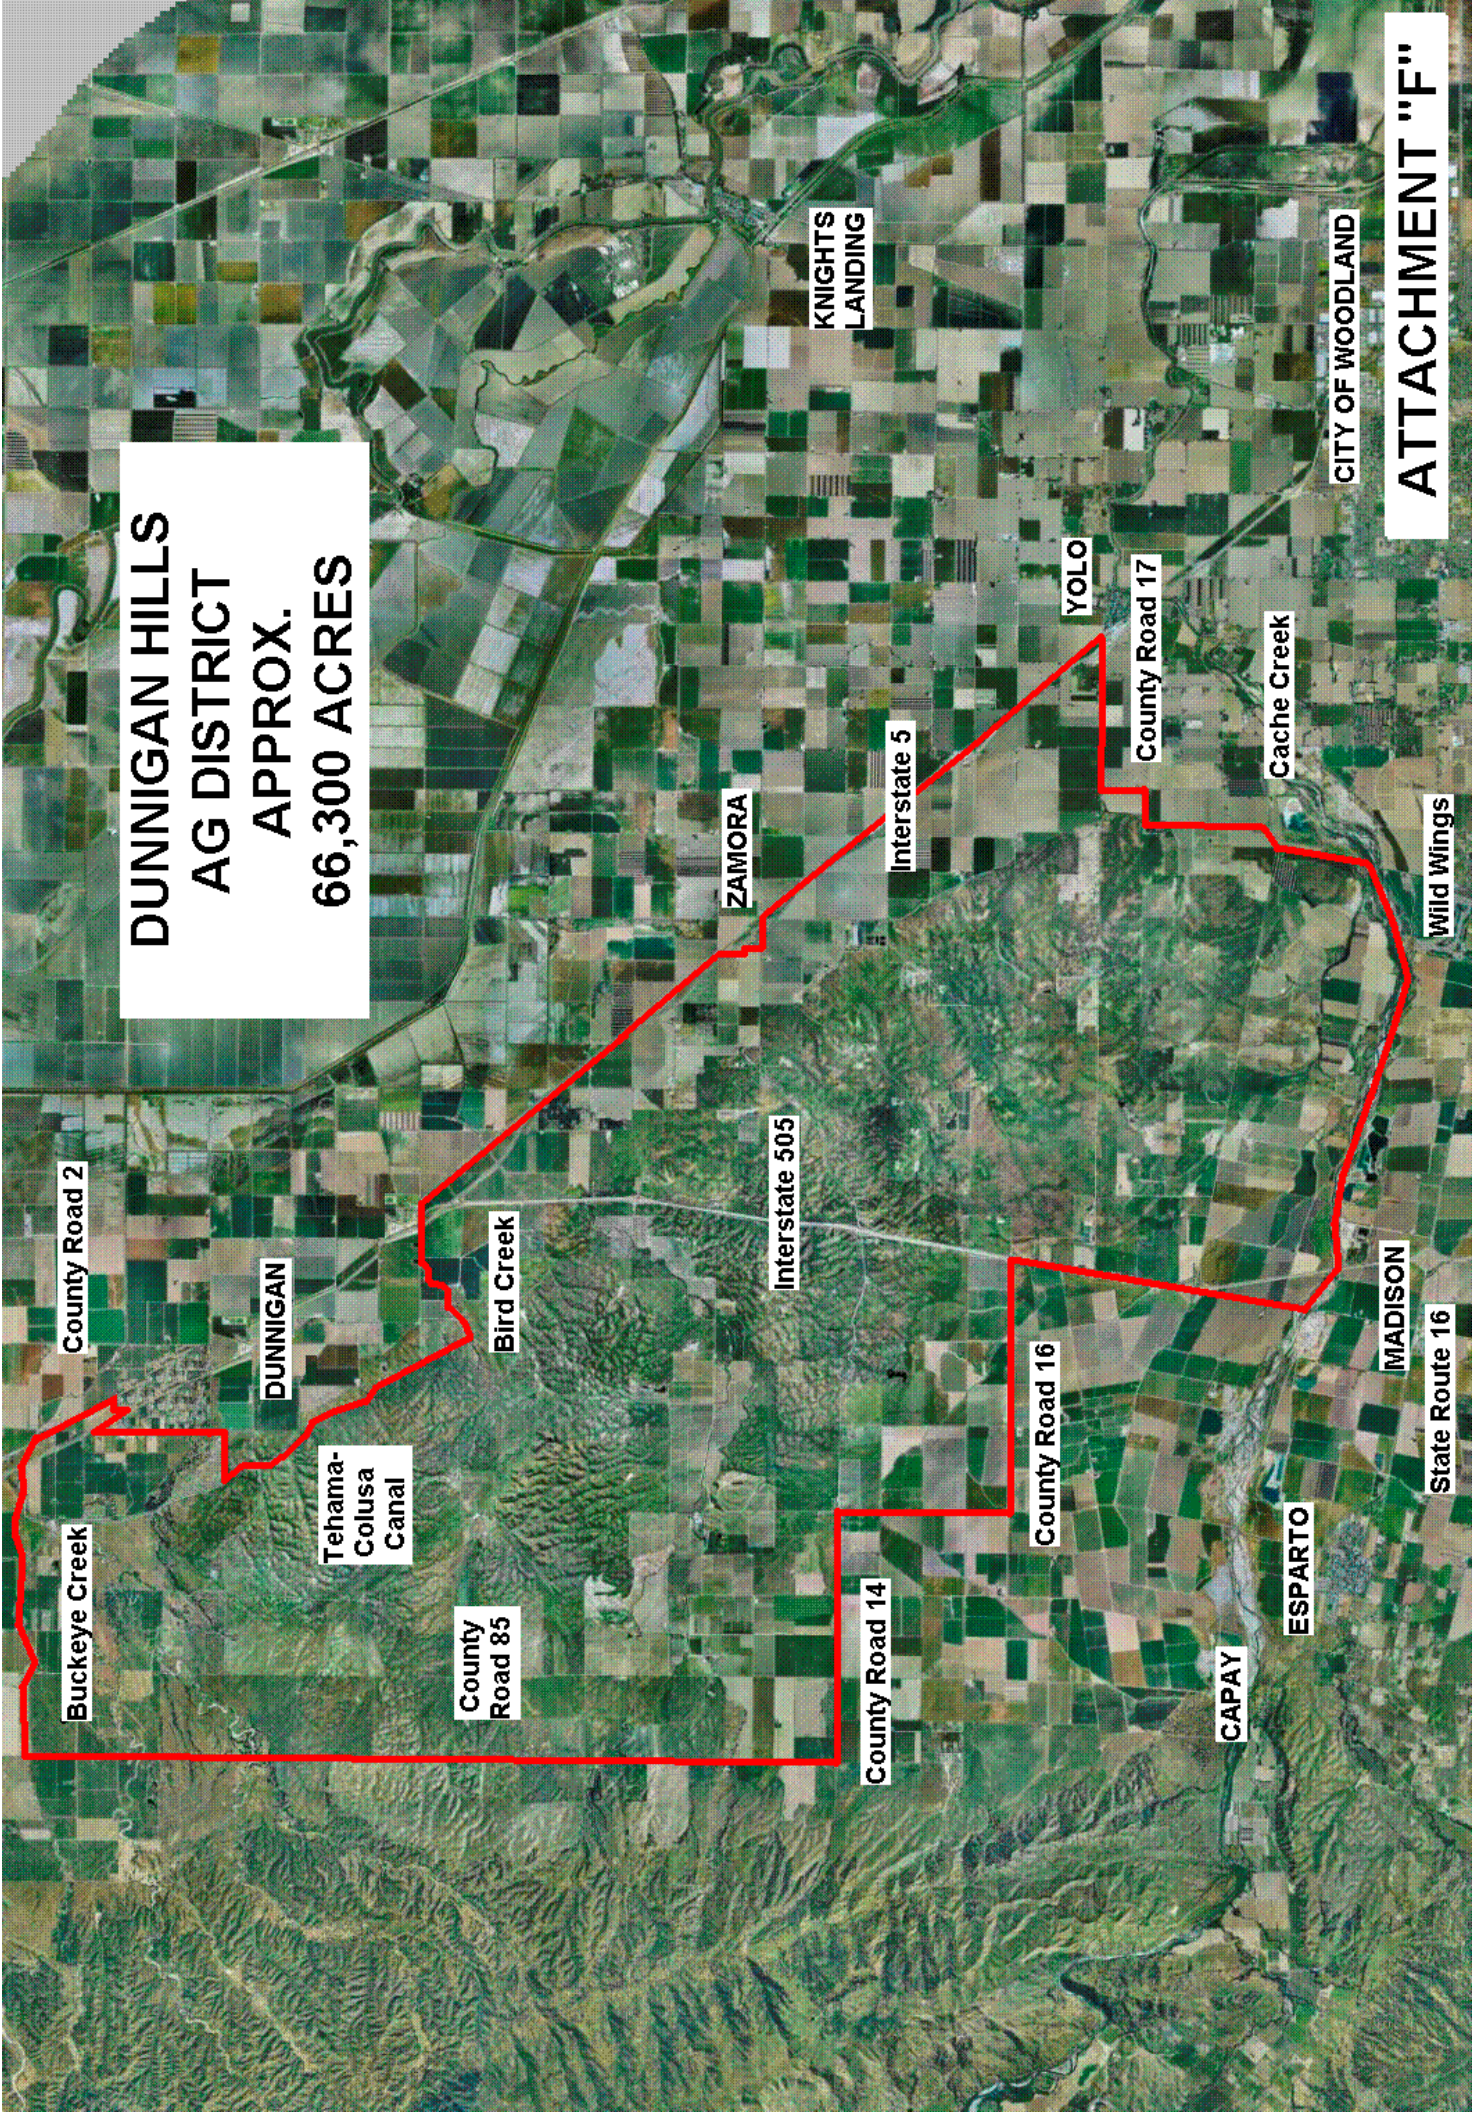

**DUNNIGAN HILLS  
AG DISTRICT  
APPROX.  
66,300 ACRES**

County Road 2

Buckeye Creek

DUNNIGAN

Tehama-  
Colusa  
Canal

County  
Road 85

Bird Creek

Interstate 505

County Road 14

ZAMORA

Interstate 5

County Road 16

YOLO

County Road 17

ESPARTO

Cache Creek

MADISON

State Route 16

Wild Wings

KNIGHTS  
LANDING

CITY OF WOODLAND

**ATTACHMENT "F"**