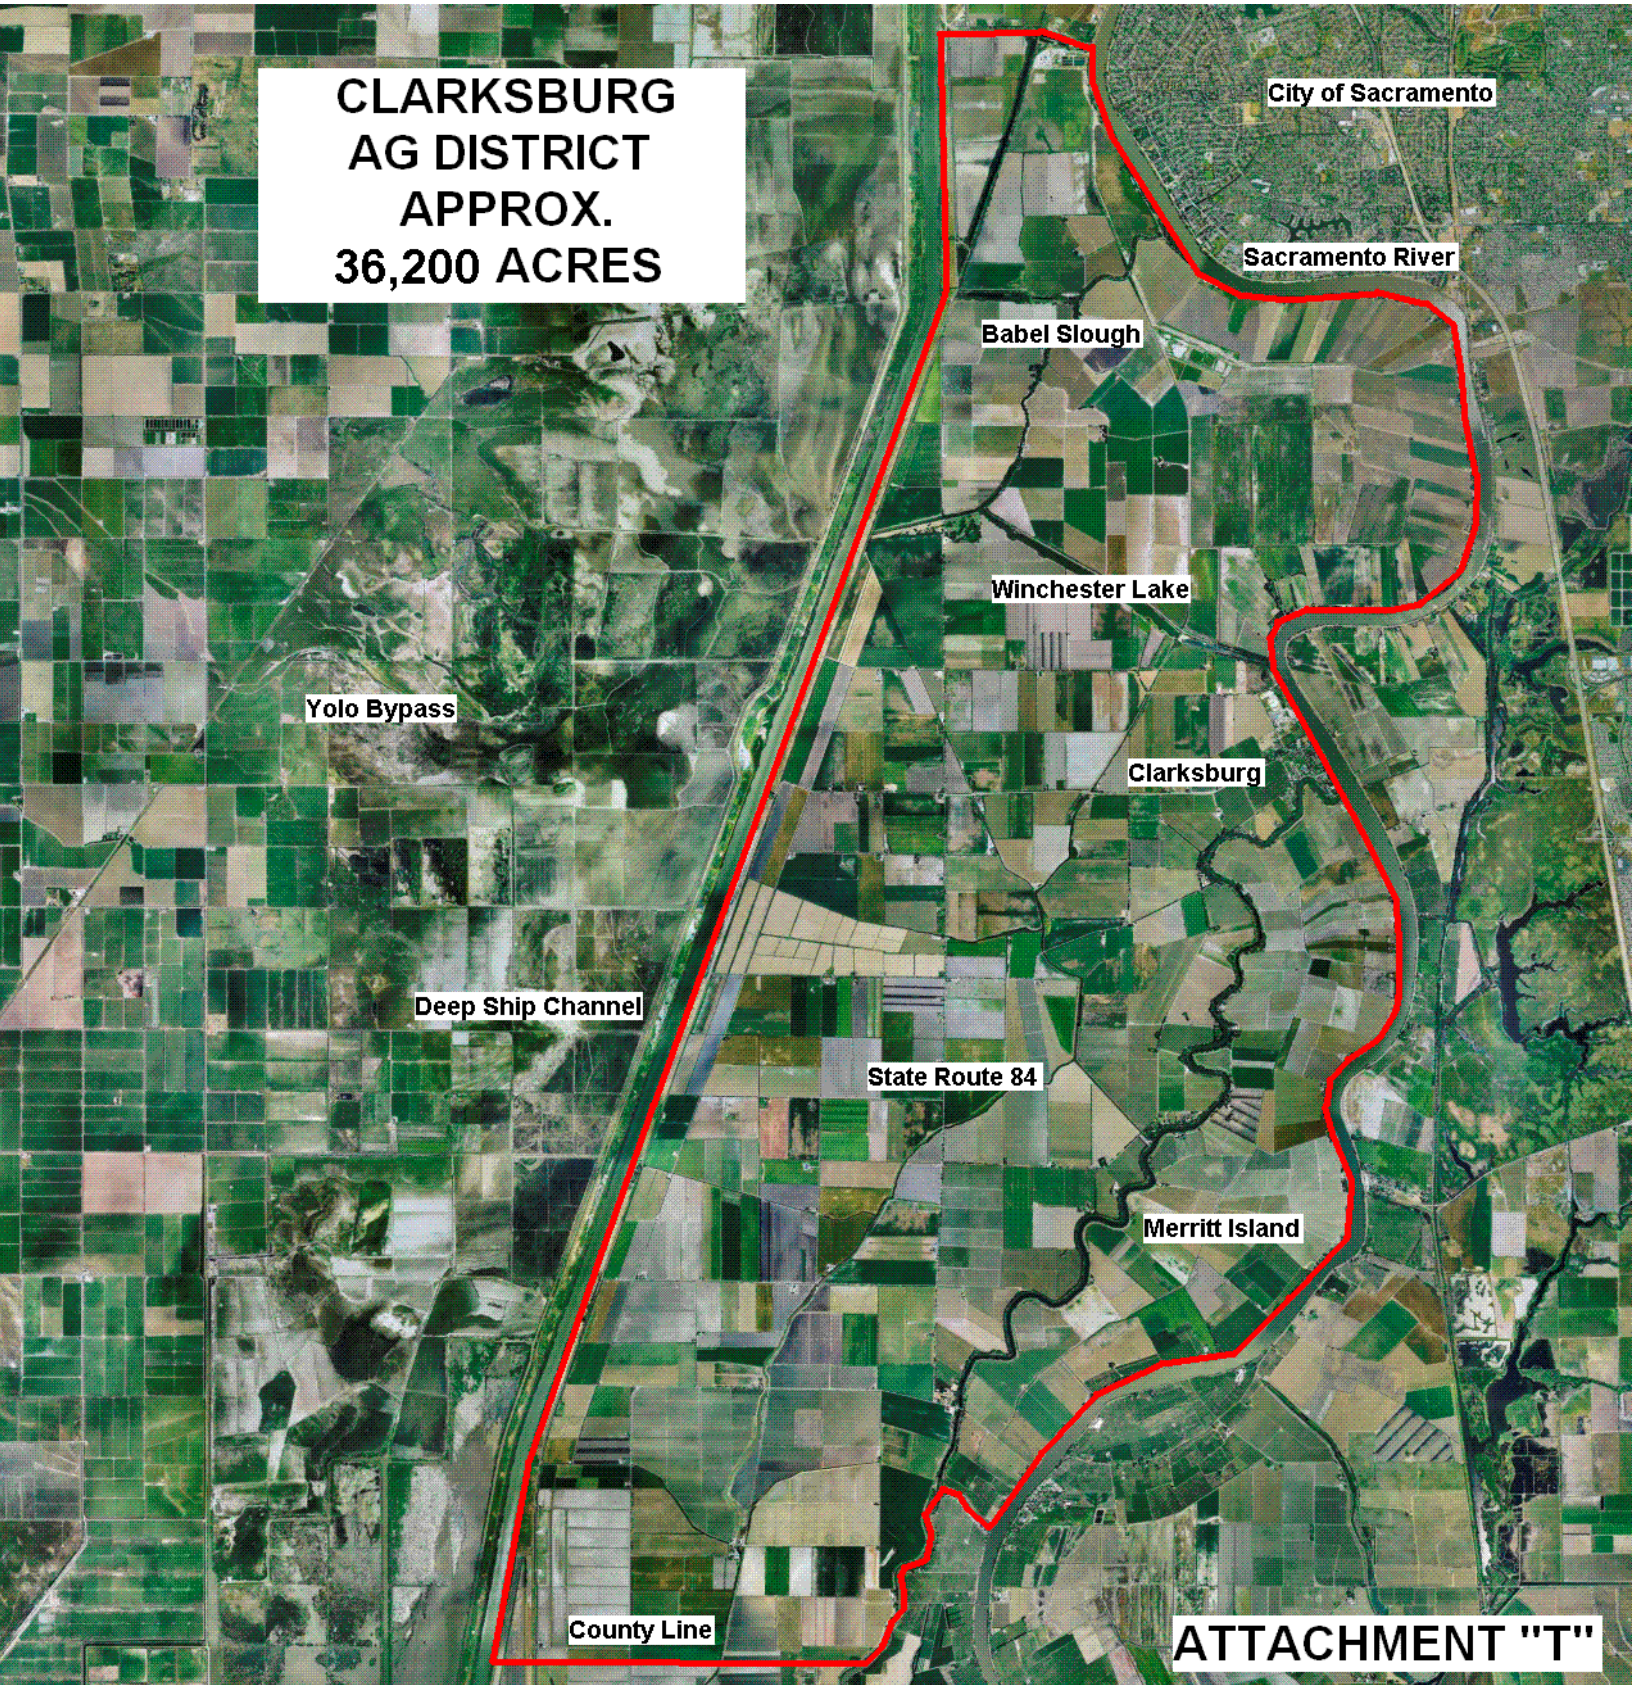

**CLARKSBURG  
AG DISTRICT  
APPROX.  
36,200 ACRES**

City of Sacramento

Sacramento River

Babel Slough

Winchester Lake

Yolo Bypass

Clarksburg

Deep Ship Channel

State Route 84

Merritt Island

County Line

**ATTACHMENT "T"**