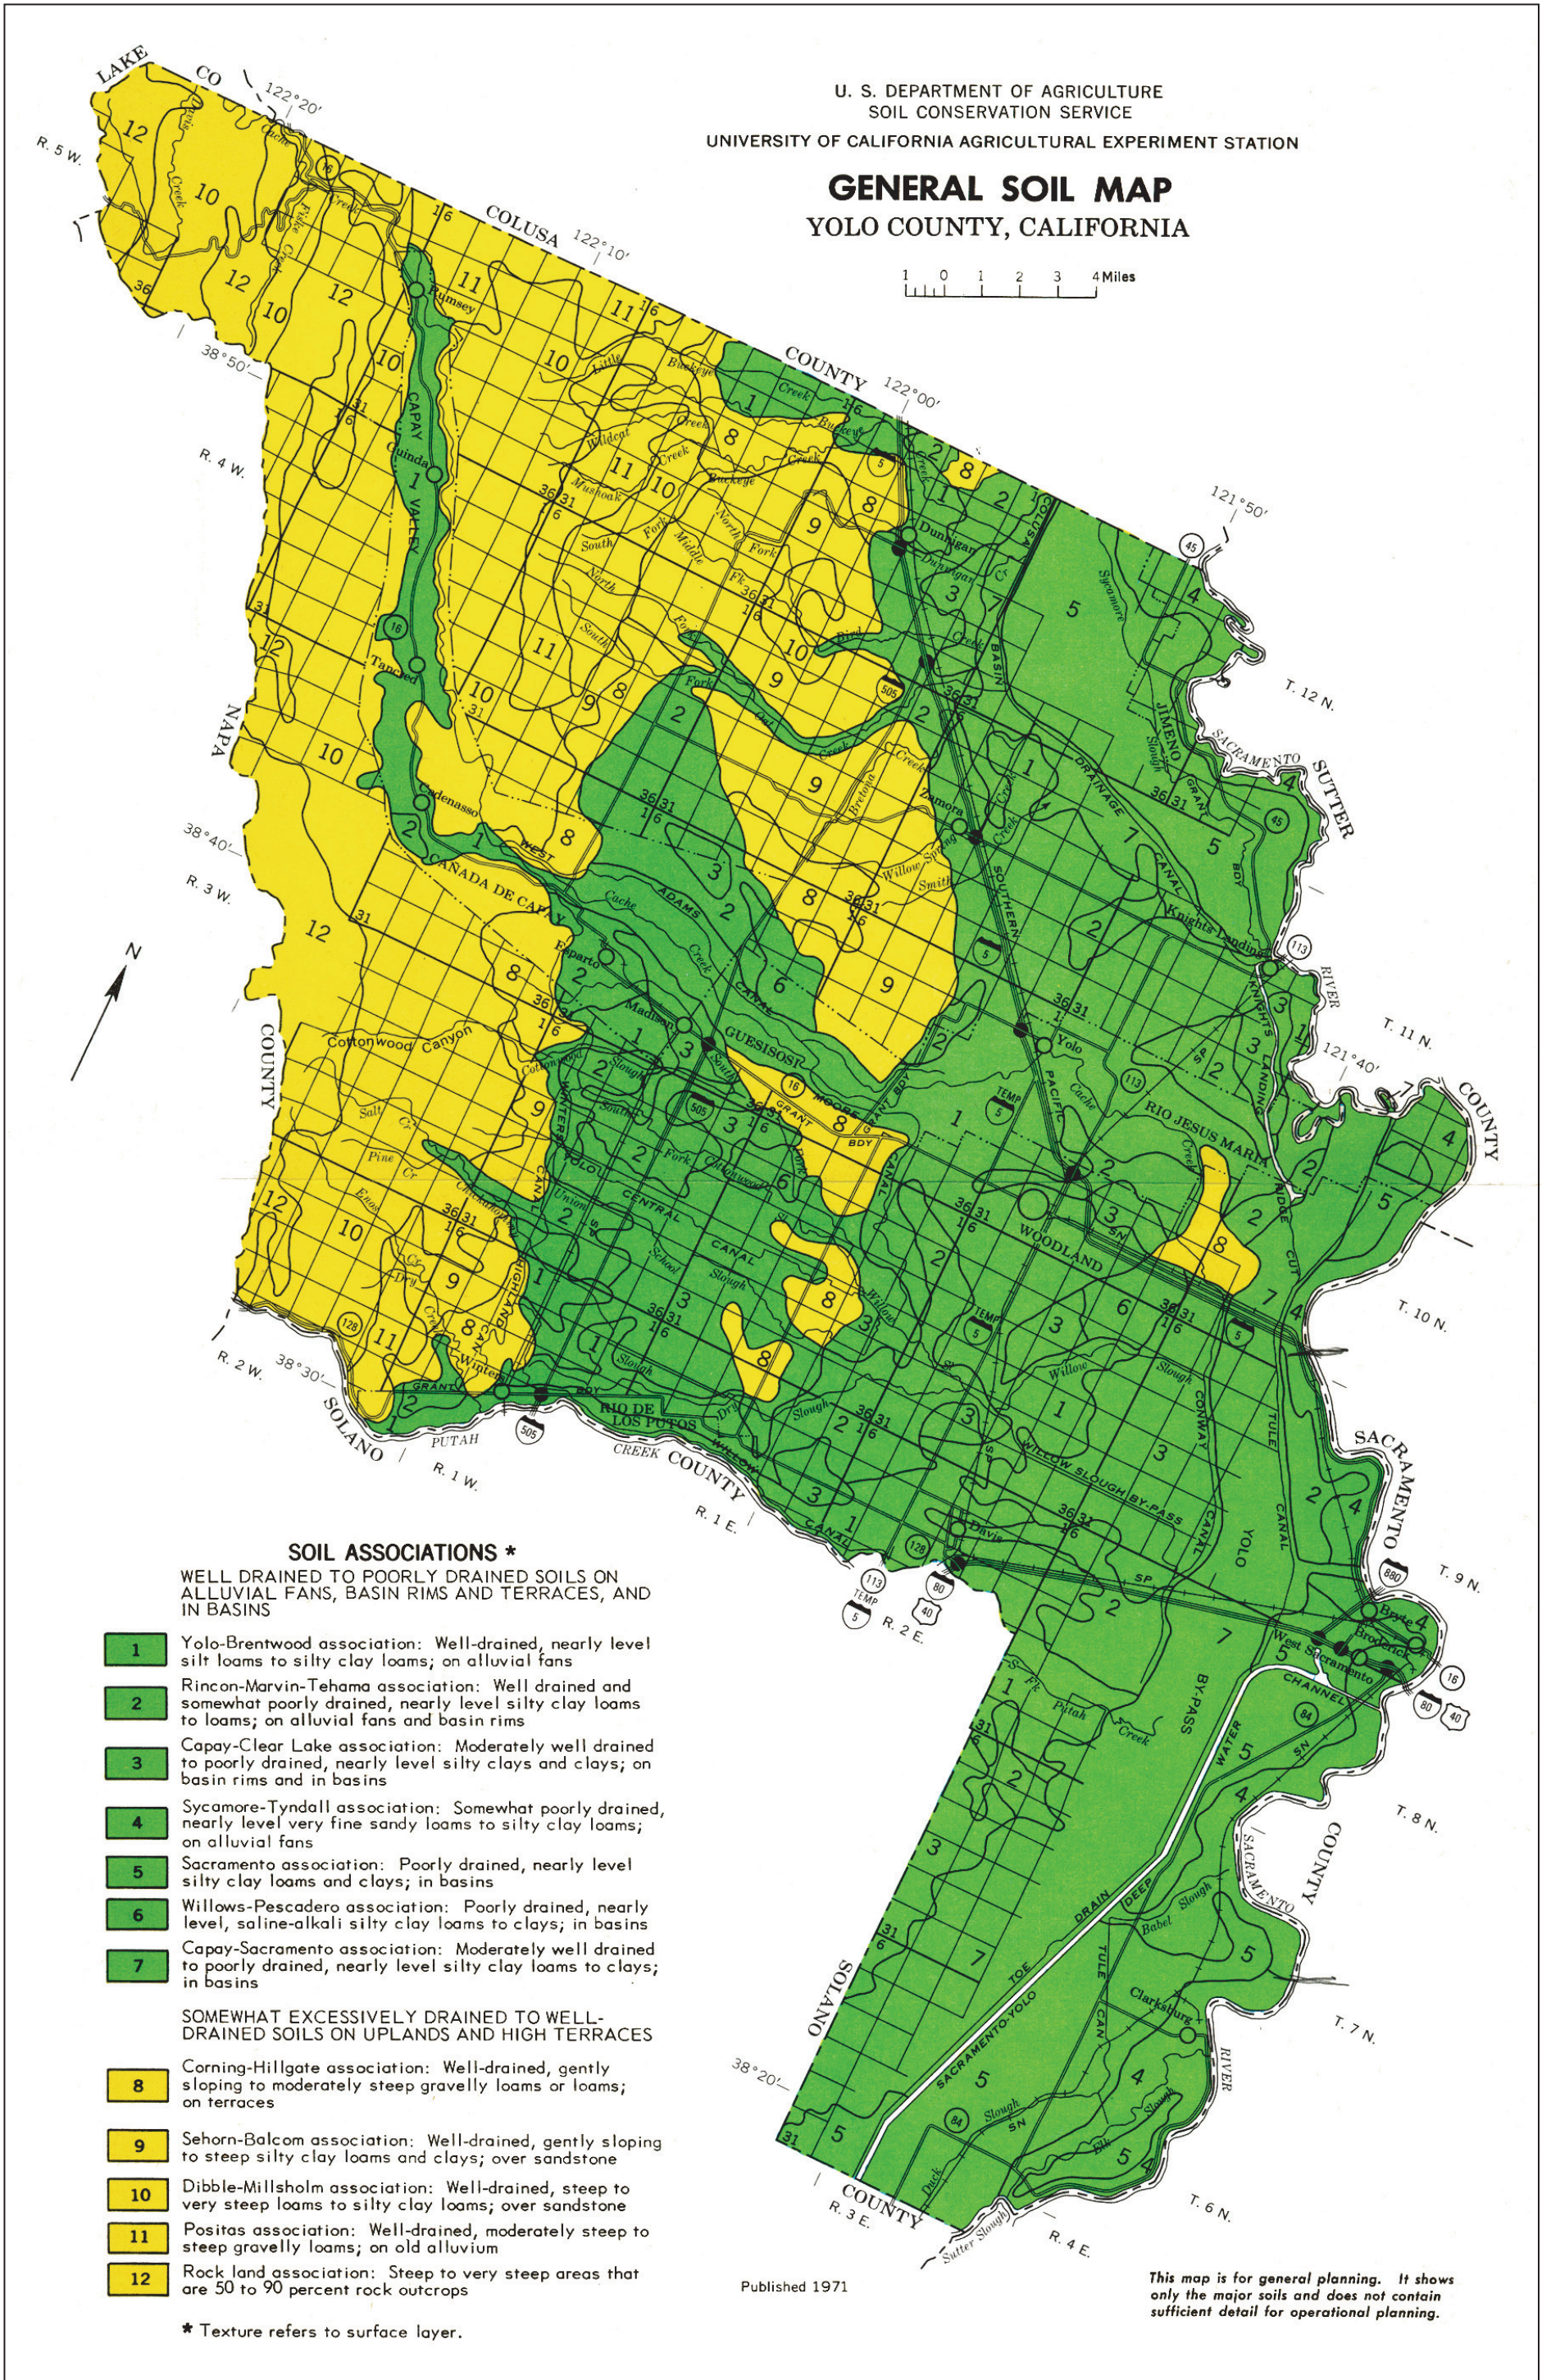

U. S. DEPARTMENT OF AGRICULTURE
SOIL CONSERVATION SERVICE
UNIVERSITY OF CALIFORNIA AGRICULTURAL EXPERIMENT STATION

GENERAL SOIL MAP YOLO COUNTY, CALIFORNIA

1 0 1 2 3 4 Miles

Published 1971

This map is for general planning. It shows only the major soils and does not contain sufficient detail for operational planning.

04288.04