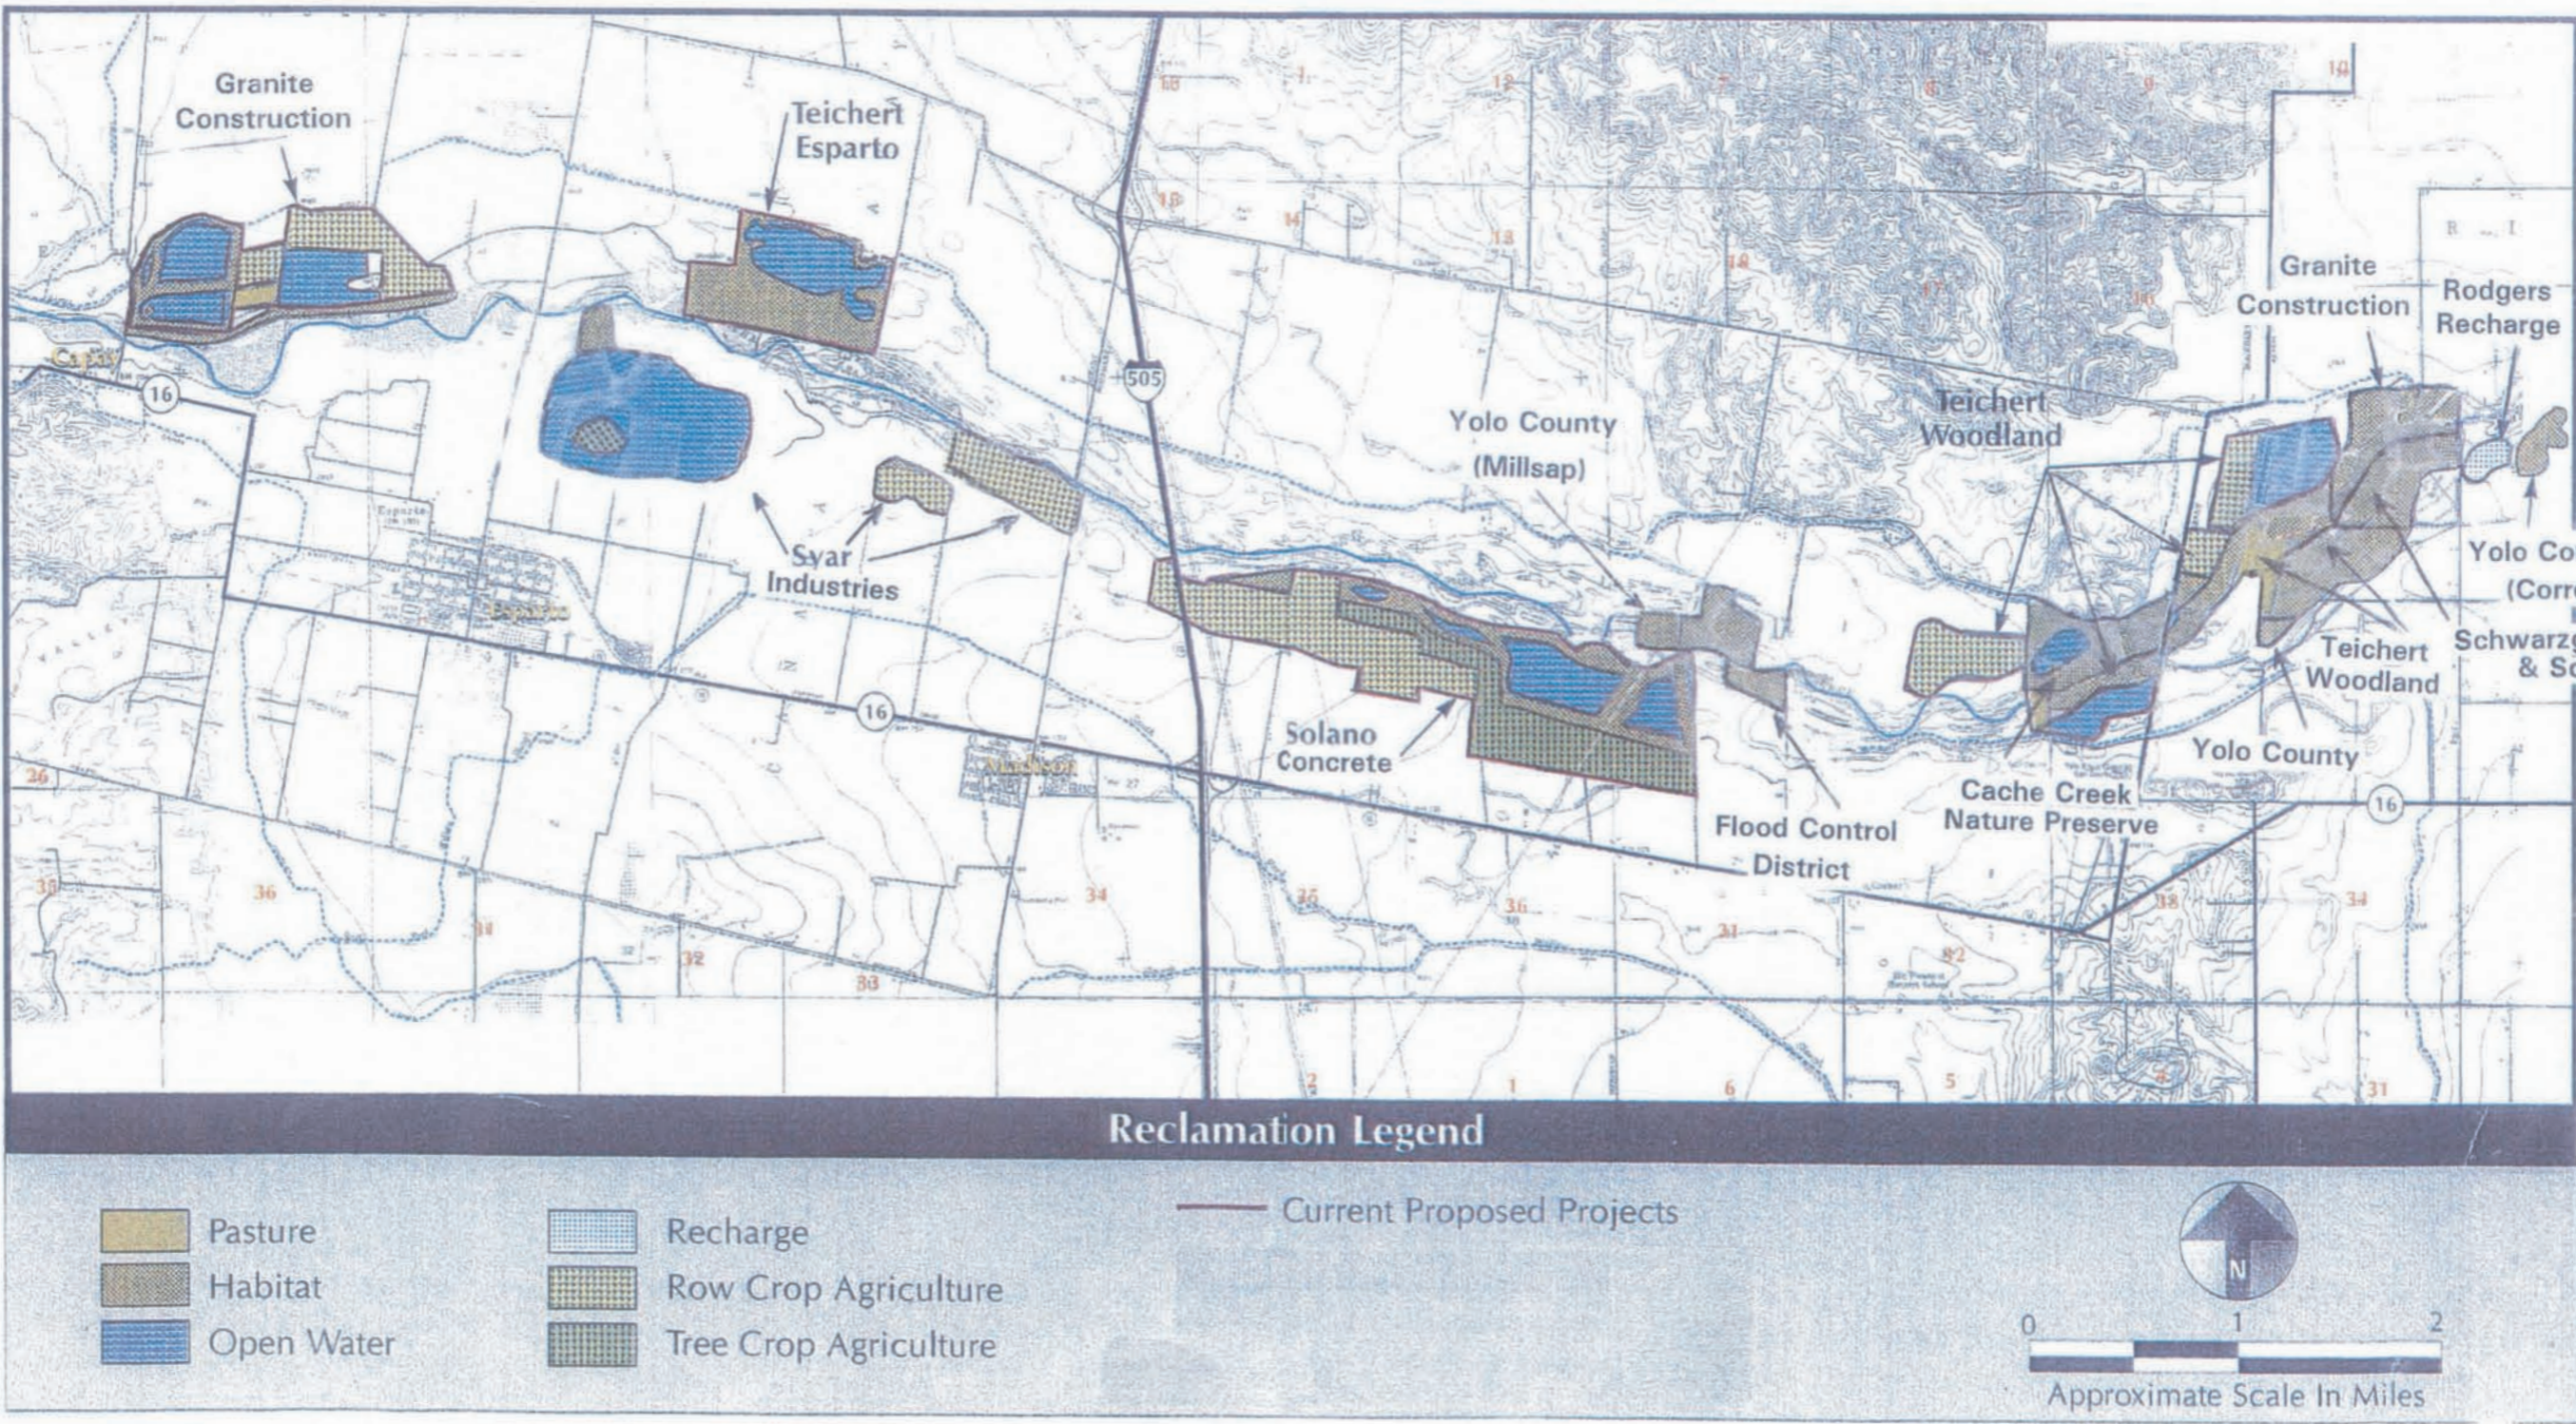

Cache Creek Conceptual Reclamation and Restoration (Approx. 2032) Yolo County, California

04288.04.001 (10/04)