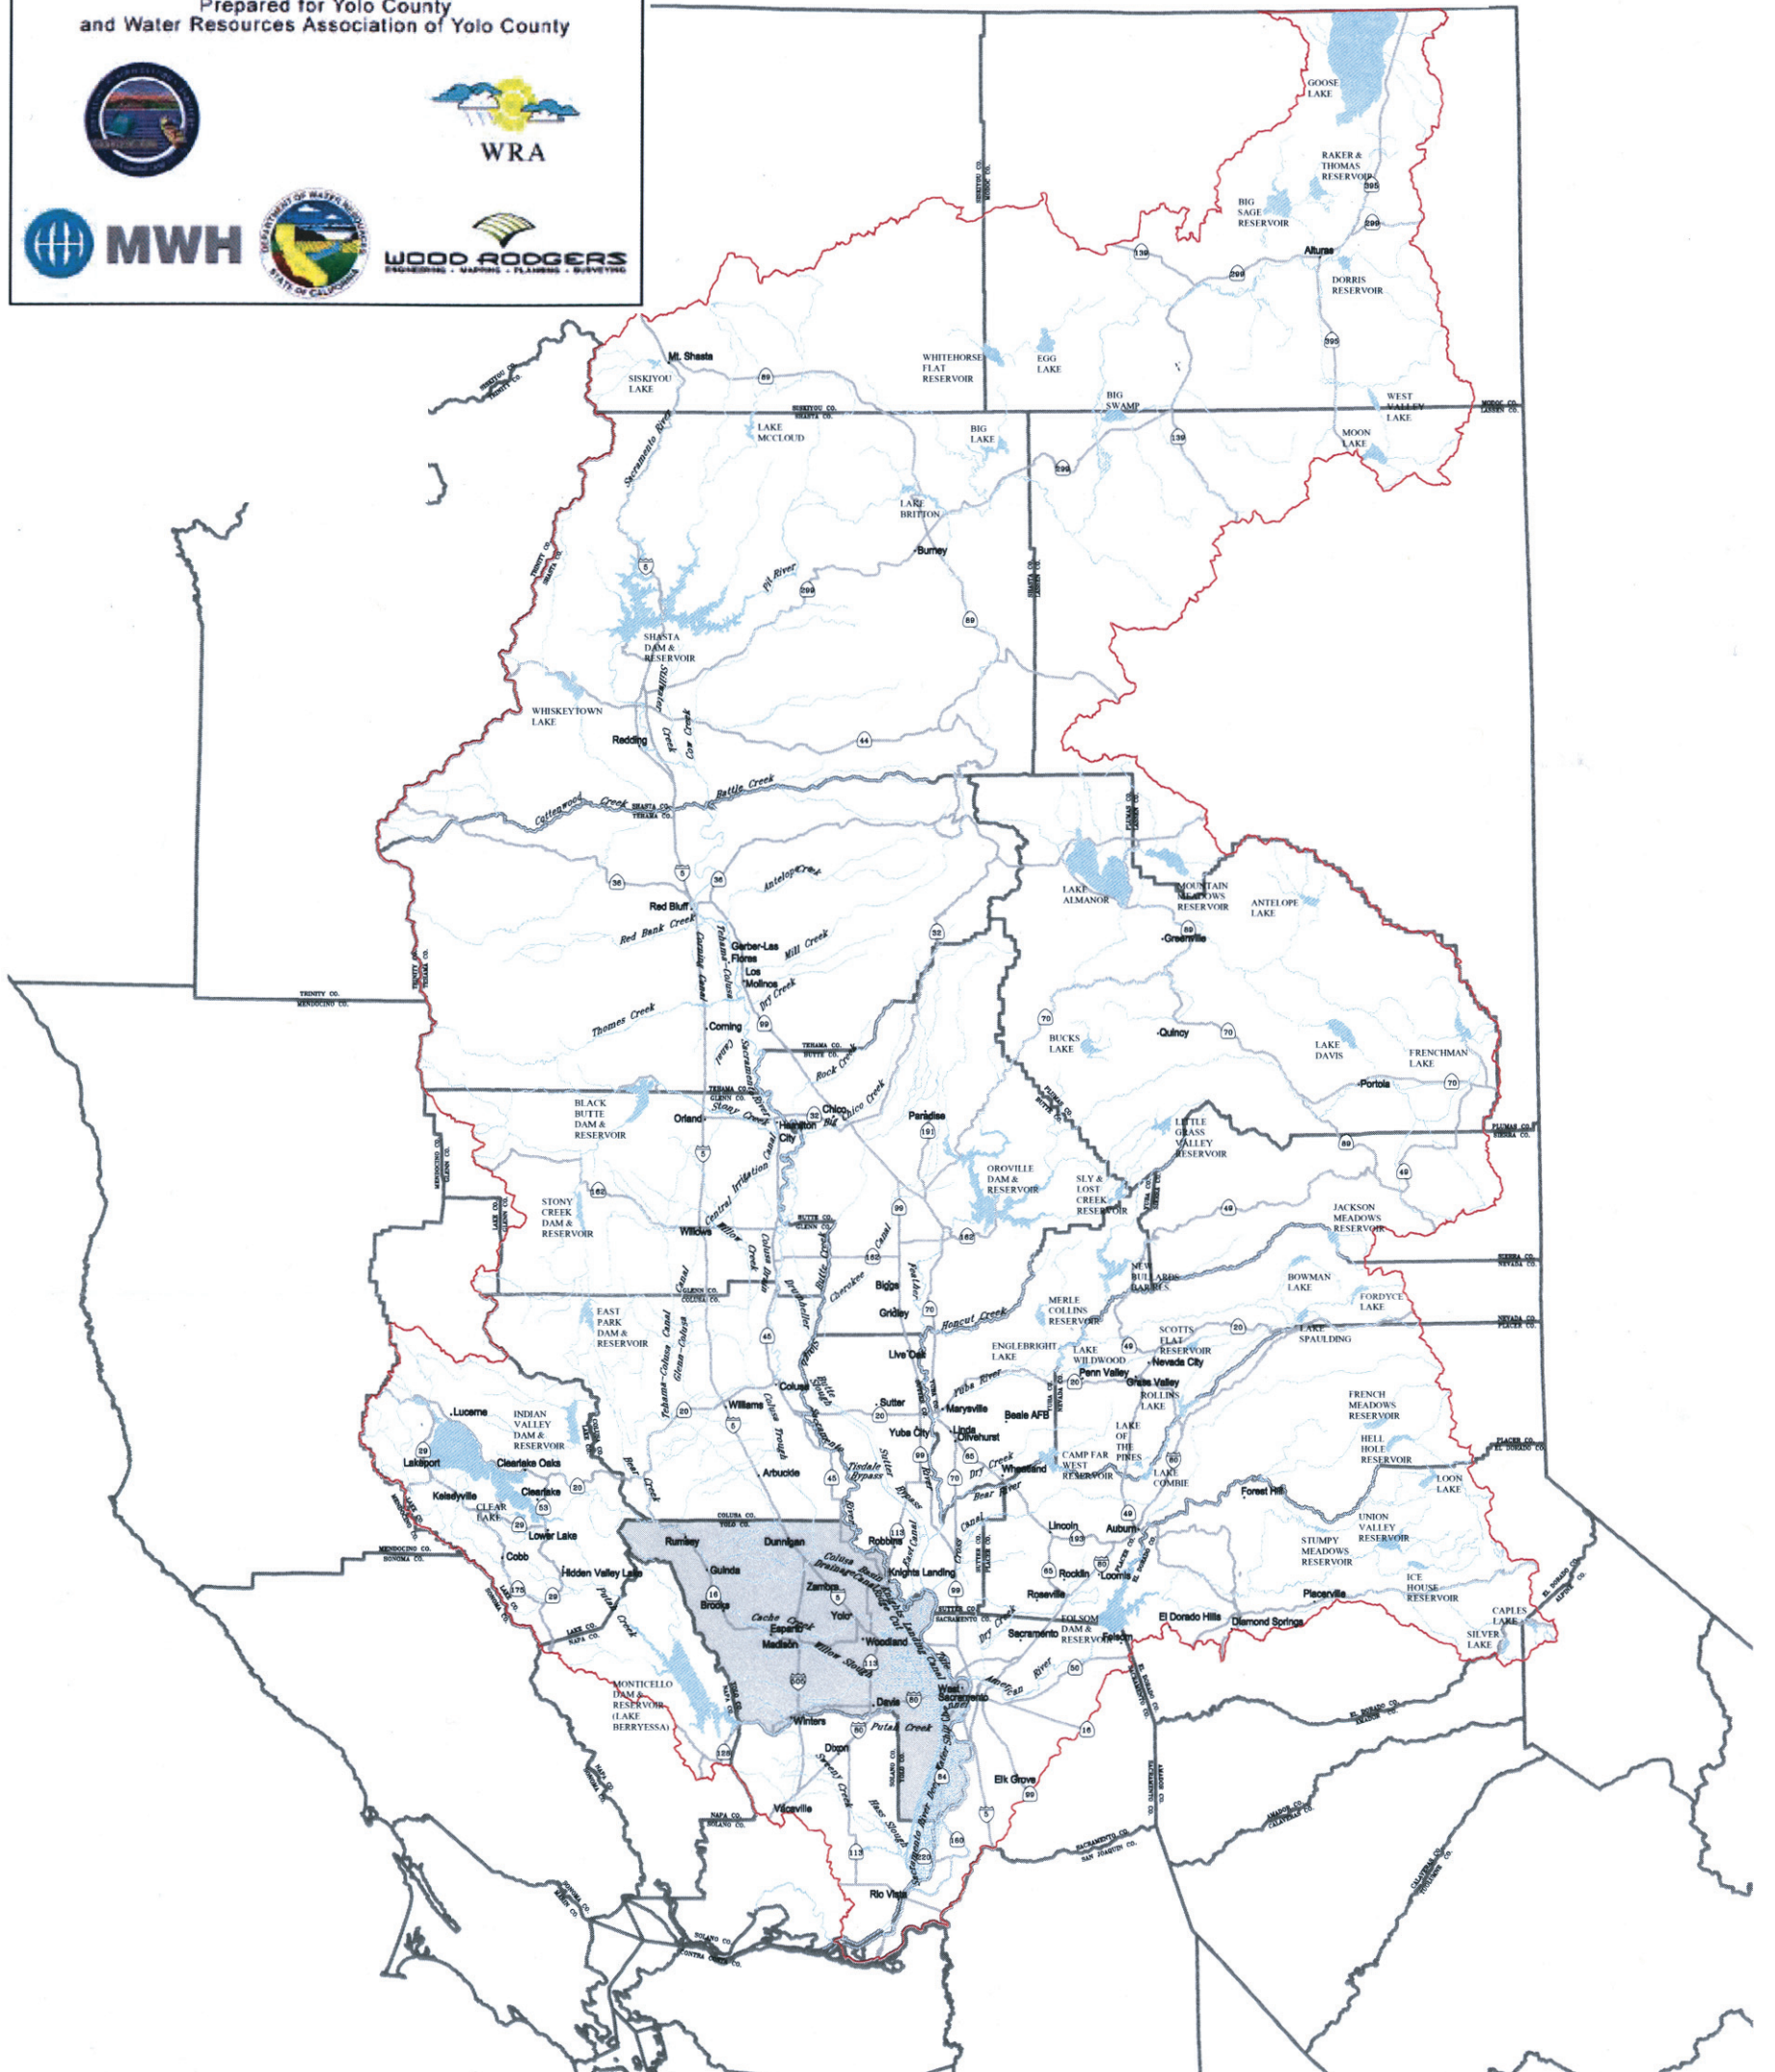

**Yolo County
Integrated Regional
Water Management Plan**

Prepared for Yolo County
and Water Resources Association of Yolo County

LEGEND

- Sacramento River Watershed Boundary
- County Boundary
- Major Roads

Map Prepared by:

04288.04