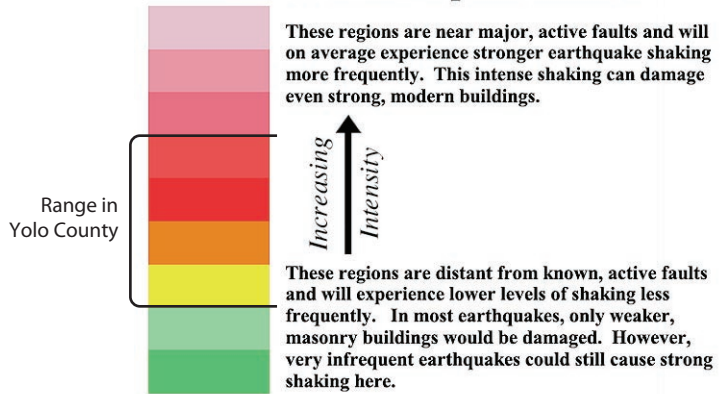

**Legend**

- Counties
- Cities
- Unincorporated Areas
- Major Roads

Note: Original map prepared for a statewide assessment. Some of the hazard levels do not occur within or near Yolo County.

Source: California Geological Survey, undated.

**Level of Earthquake Hazard**

04288.04