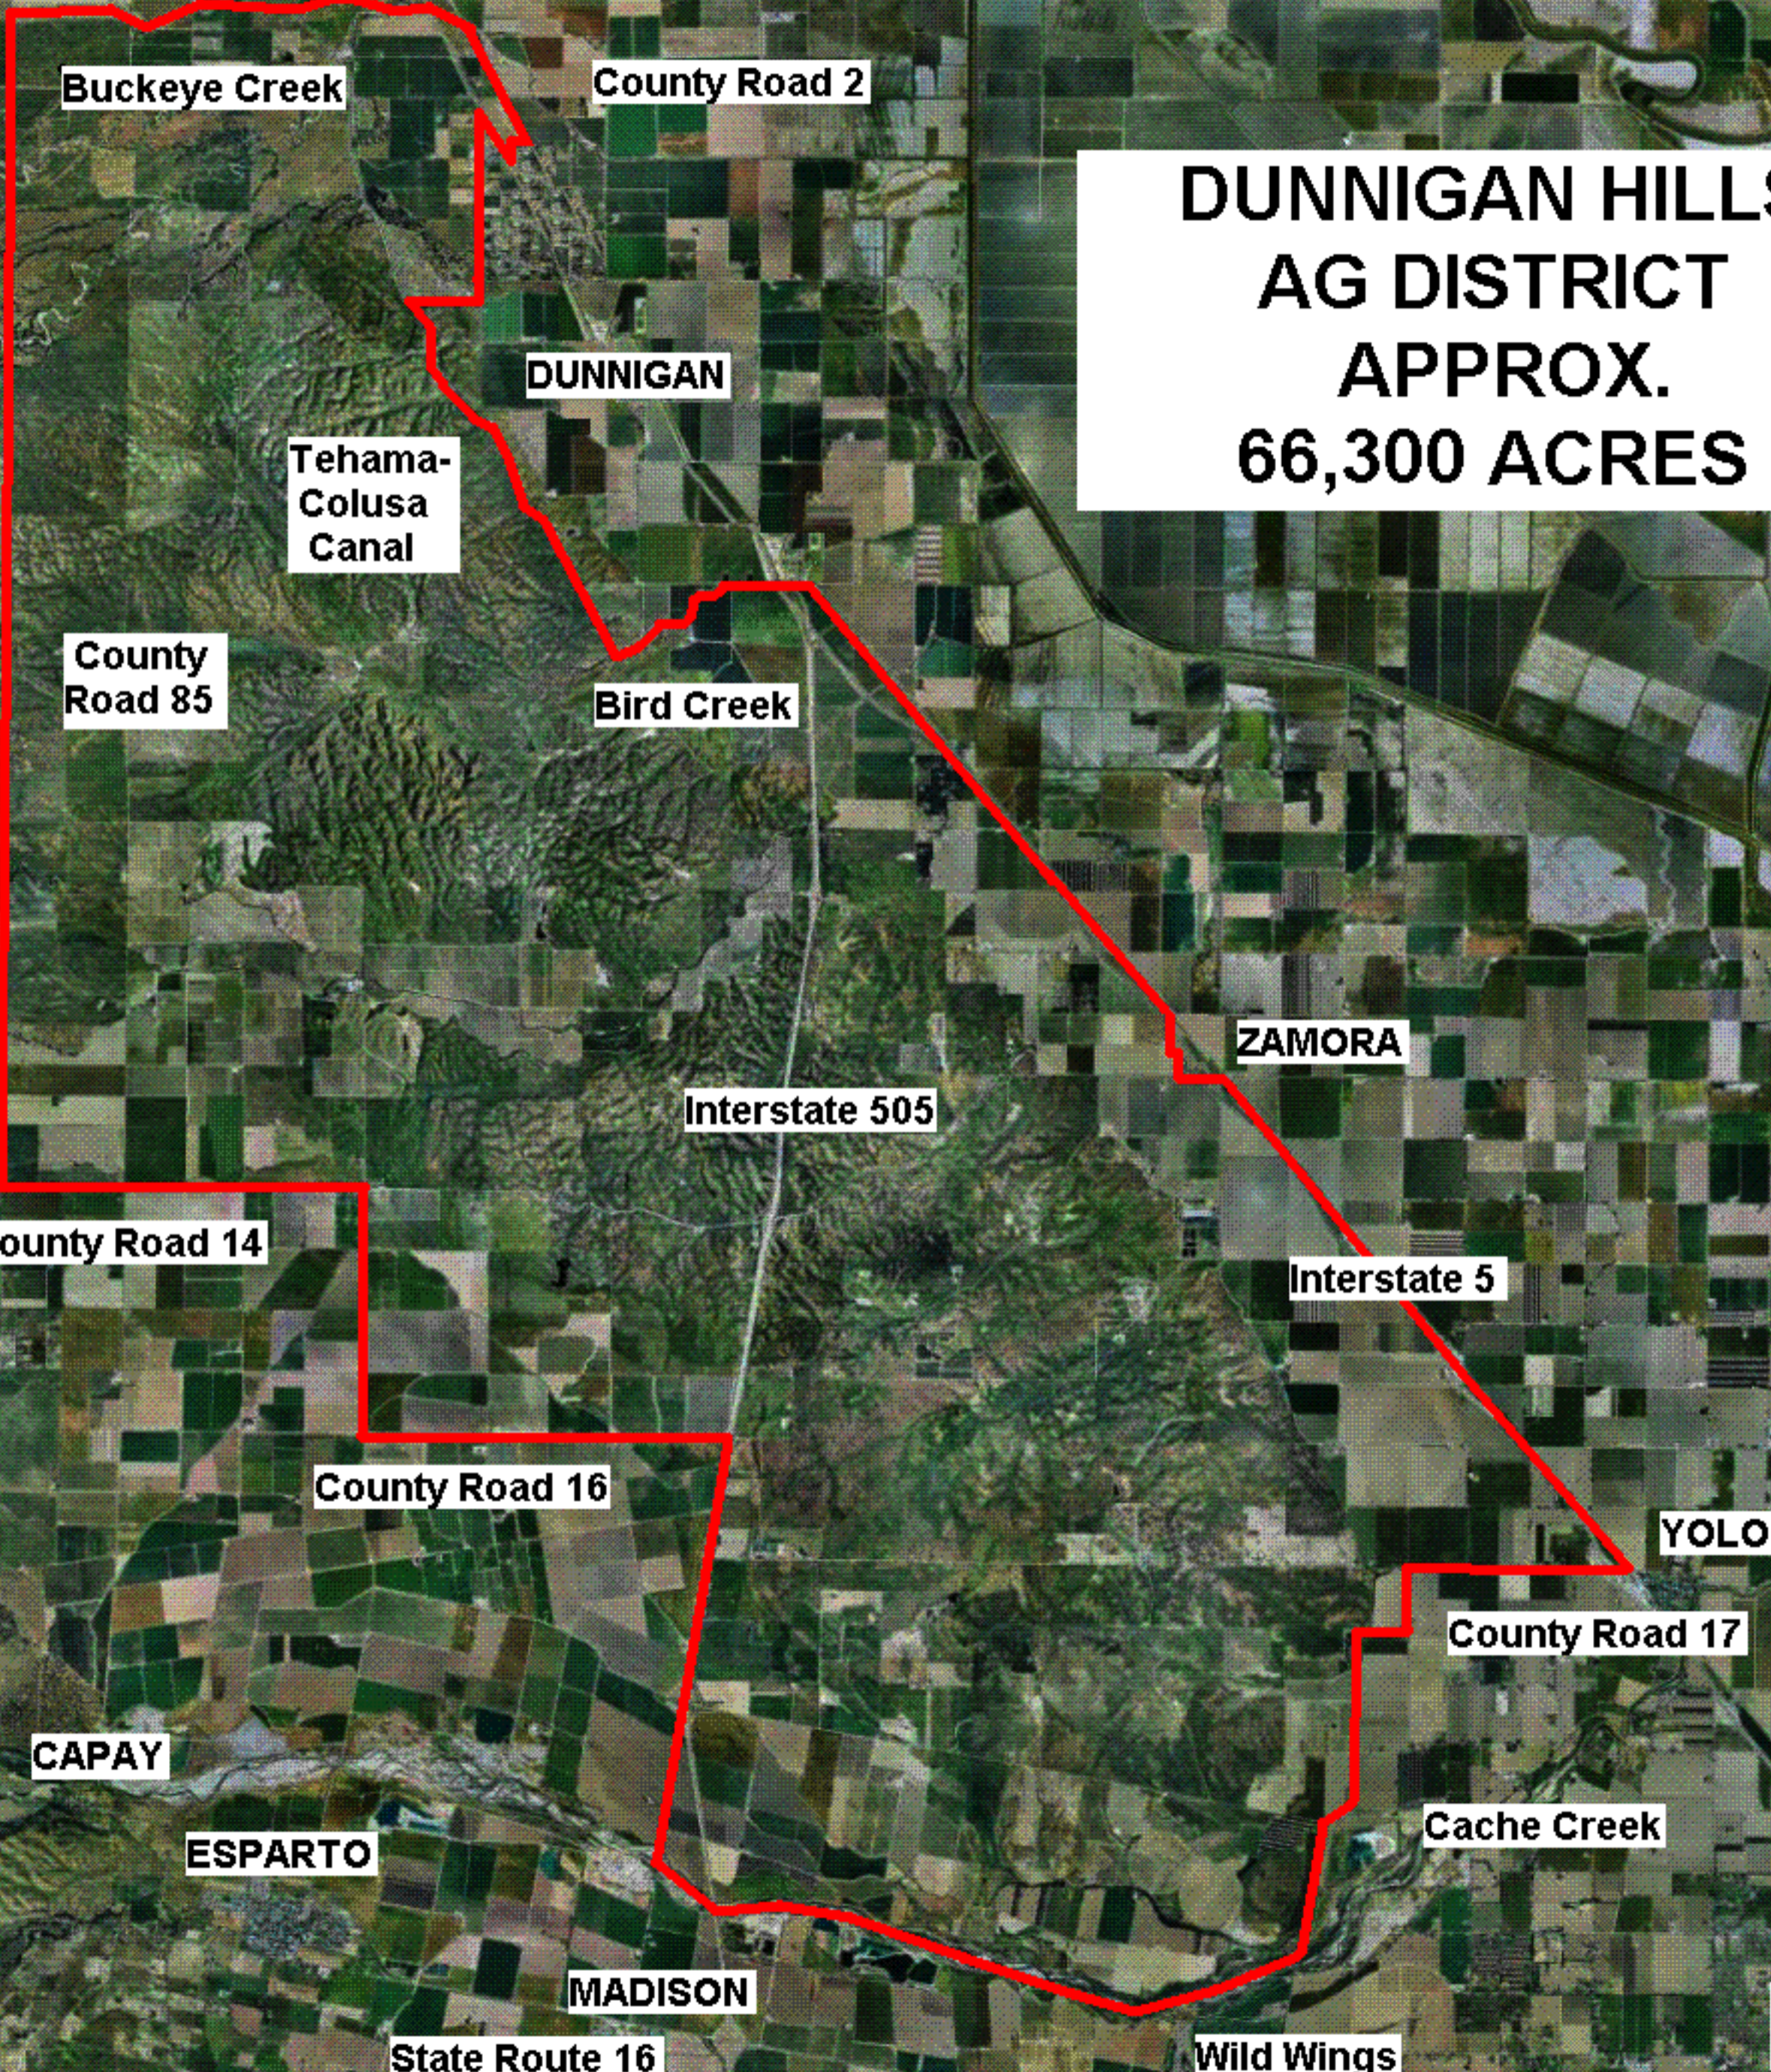

**DUNNIGAN HILLS
AG DISTRICT
APPROX.
66,300 ACRES**

Buckeye Creek

County Road 2

DUNNIGAN

Tehama-
Colusa
Canal

County
Road 85

Bird Creek

ZAMORA

Interstate 505

KNIGHTS
LANDING

County Road 14

Interstate 5

County Road 16

YOLO

CAPAY

County Road 17

ESPARTO

Cache Creek

CITY OF WOODLAND

MADISON

ATTACHMENT "F"

State Route 16

Wild Wings