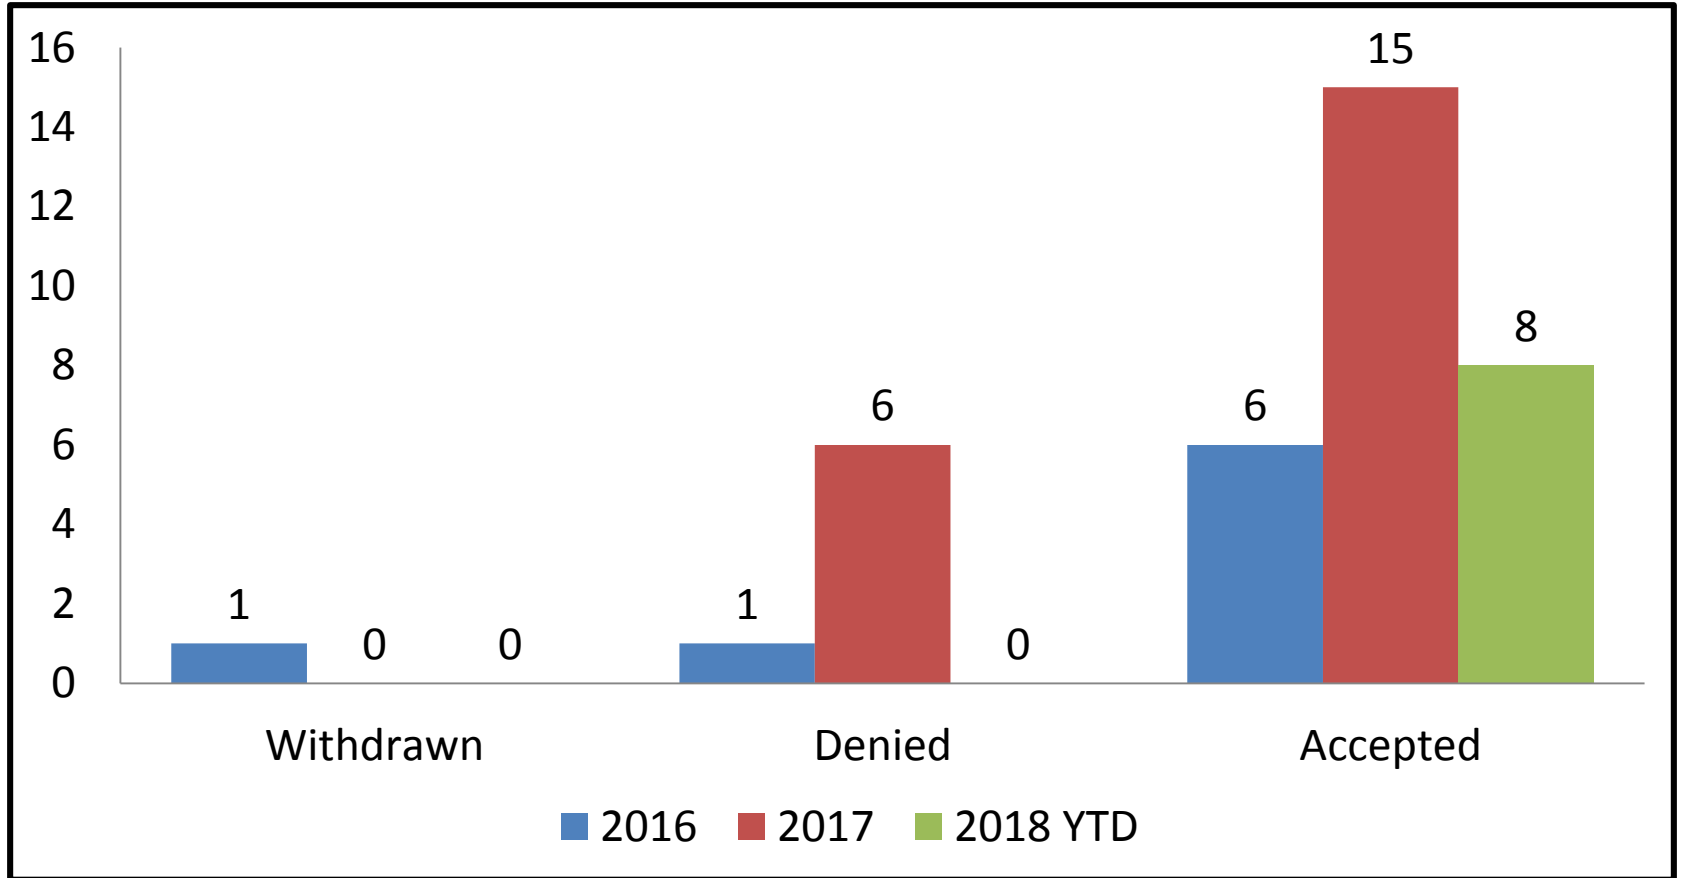

LPS Conservatorship Referrals

**Accepted LPS Referrals
increased by 40% in 2017**

Probate Conservatorship Referrals

**Accepted Probate Referrals
increased by 33% in 2017**

Total LPS Conservatorships

Total Probate Conservatorships