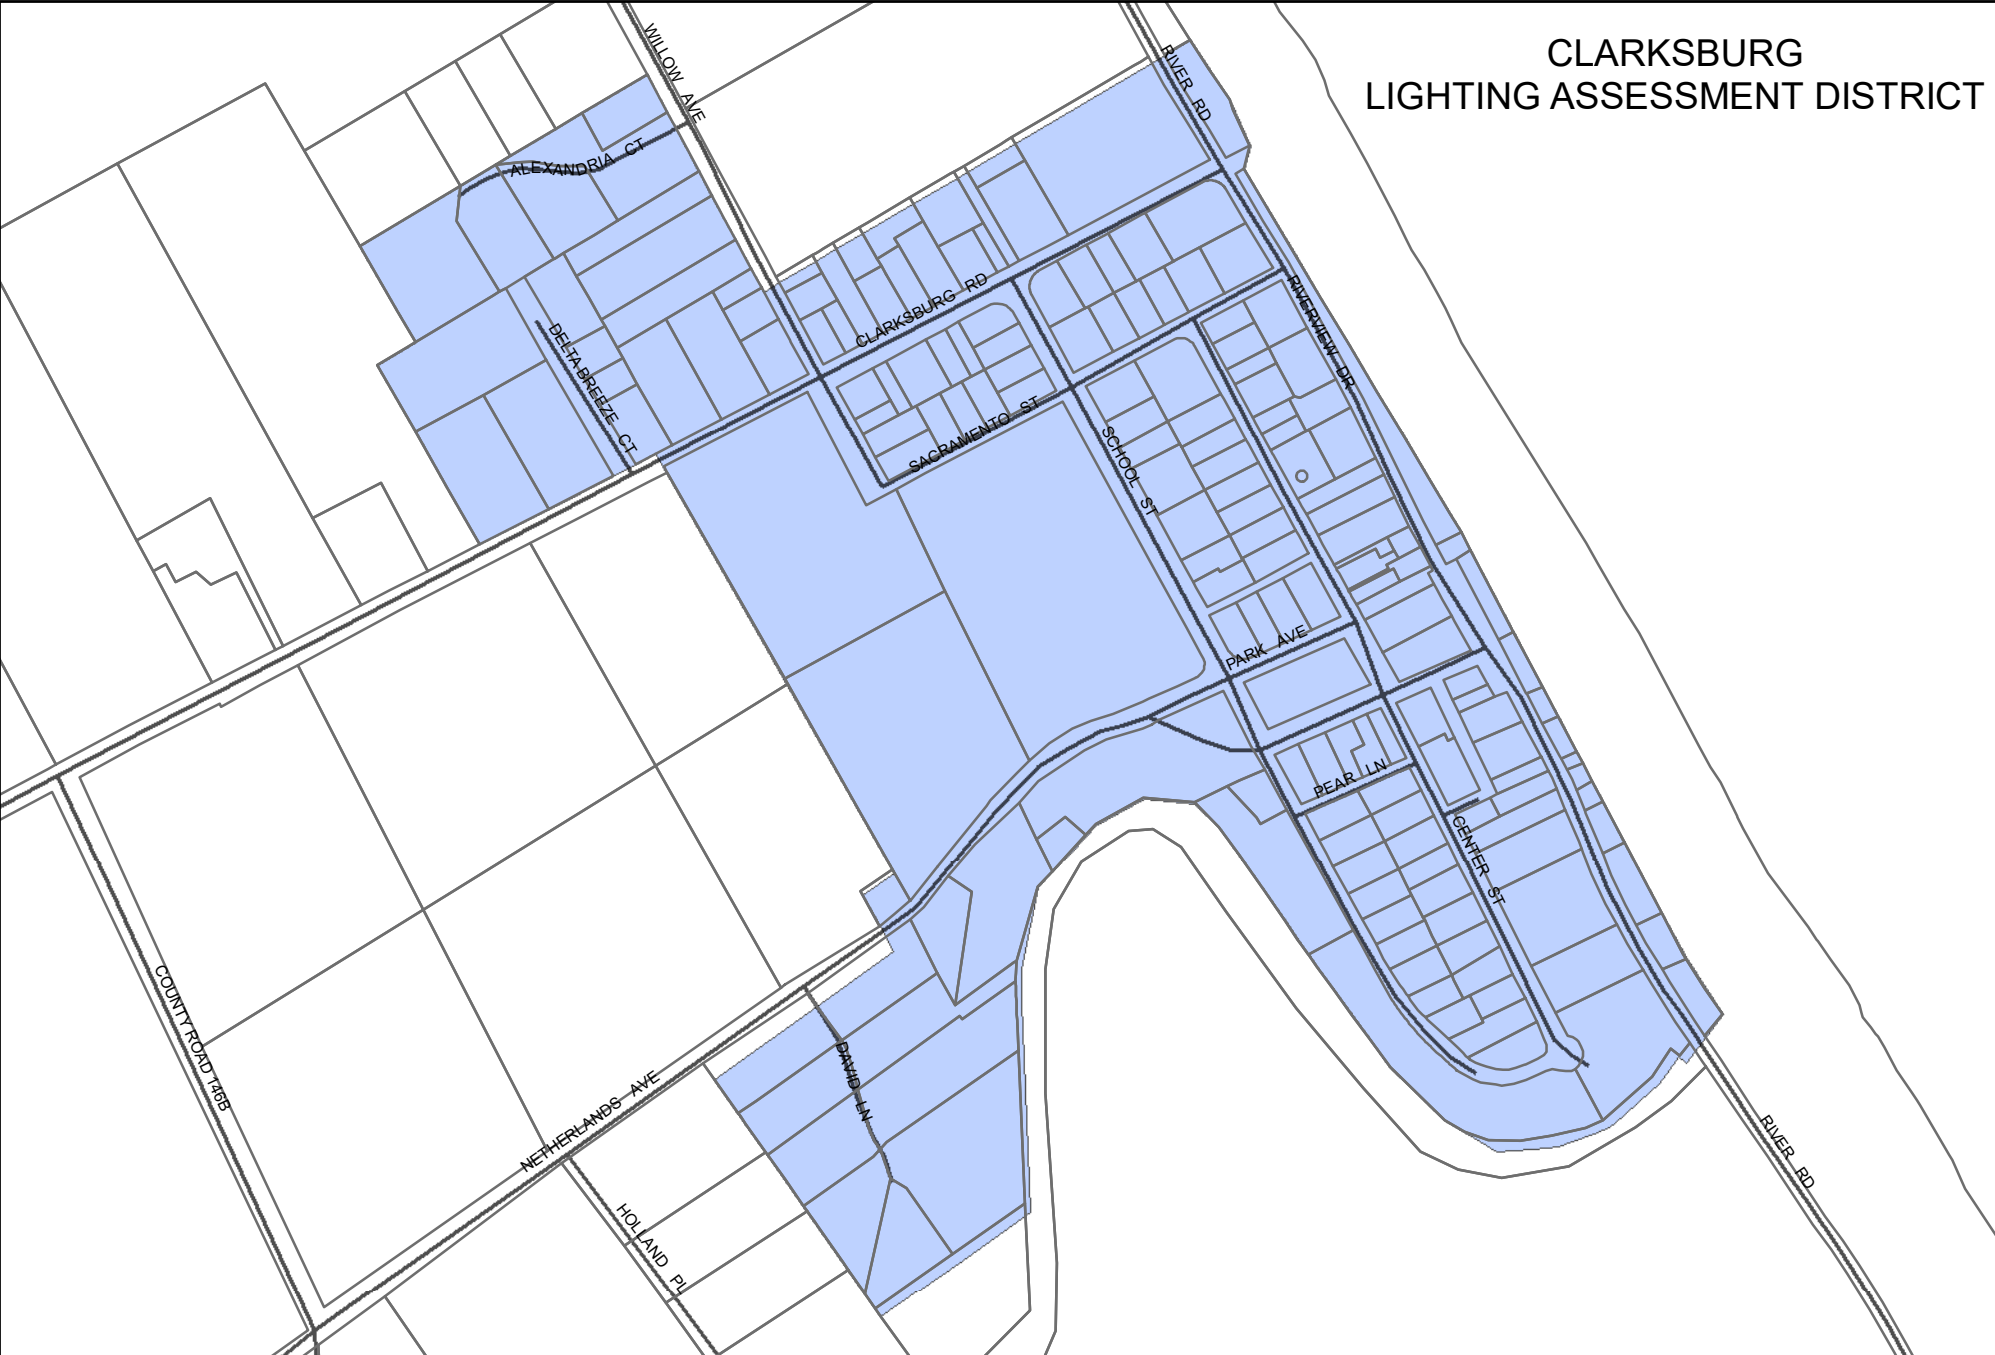

CLARKSBURG LIGHTING ASSESSMENT DISTRICT

Legend

- District Boundary
- Parcel Lines