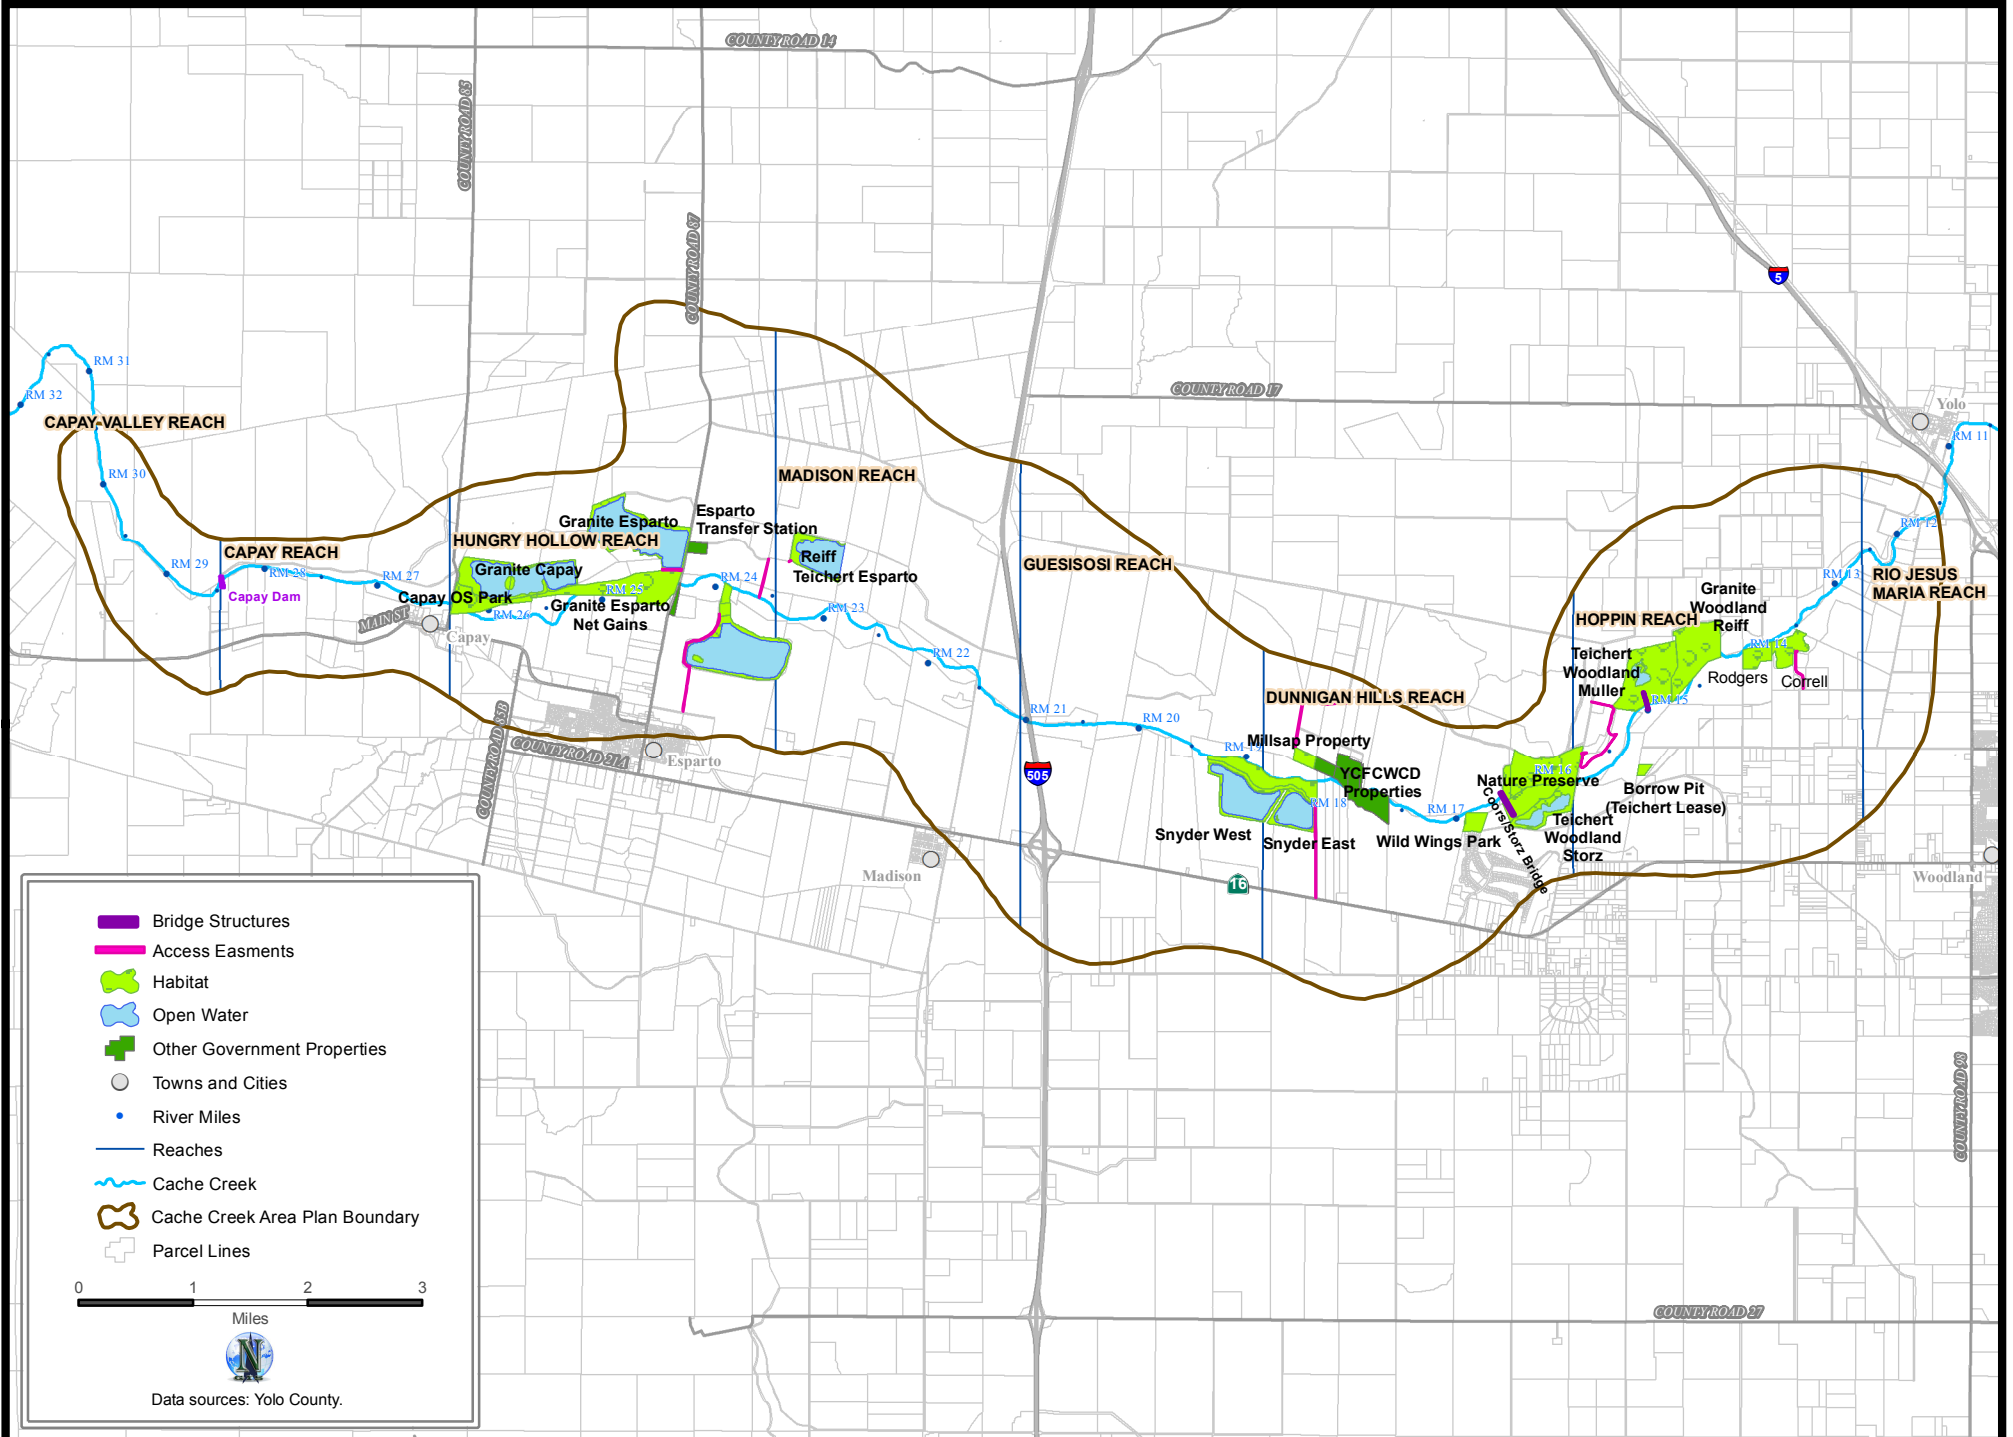

# Cache Creek Area Plan Update - Baseline Parkway Properties

August 9, 2018

Figure 9