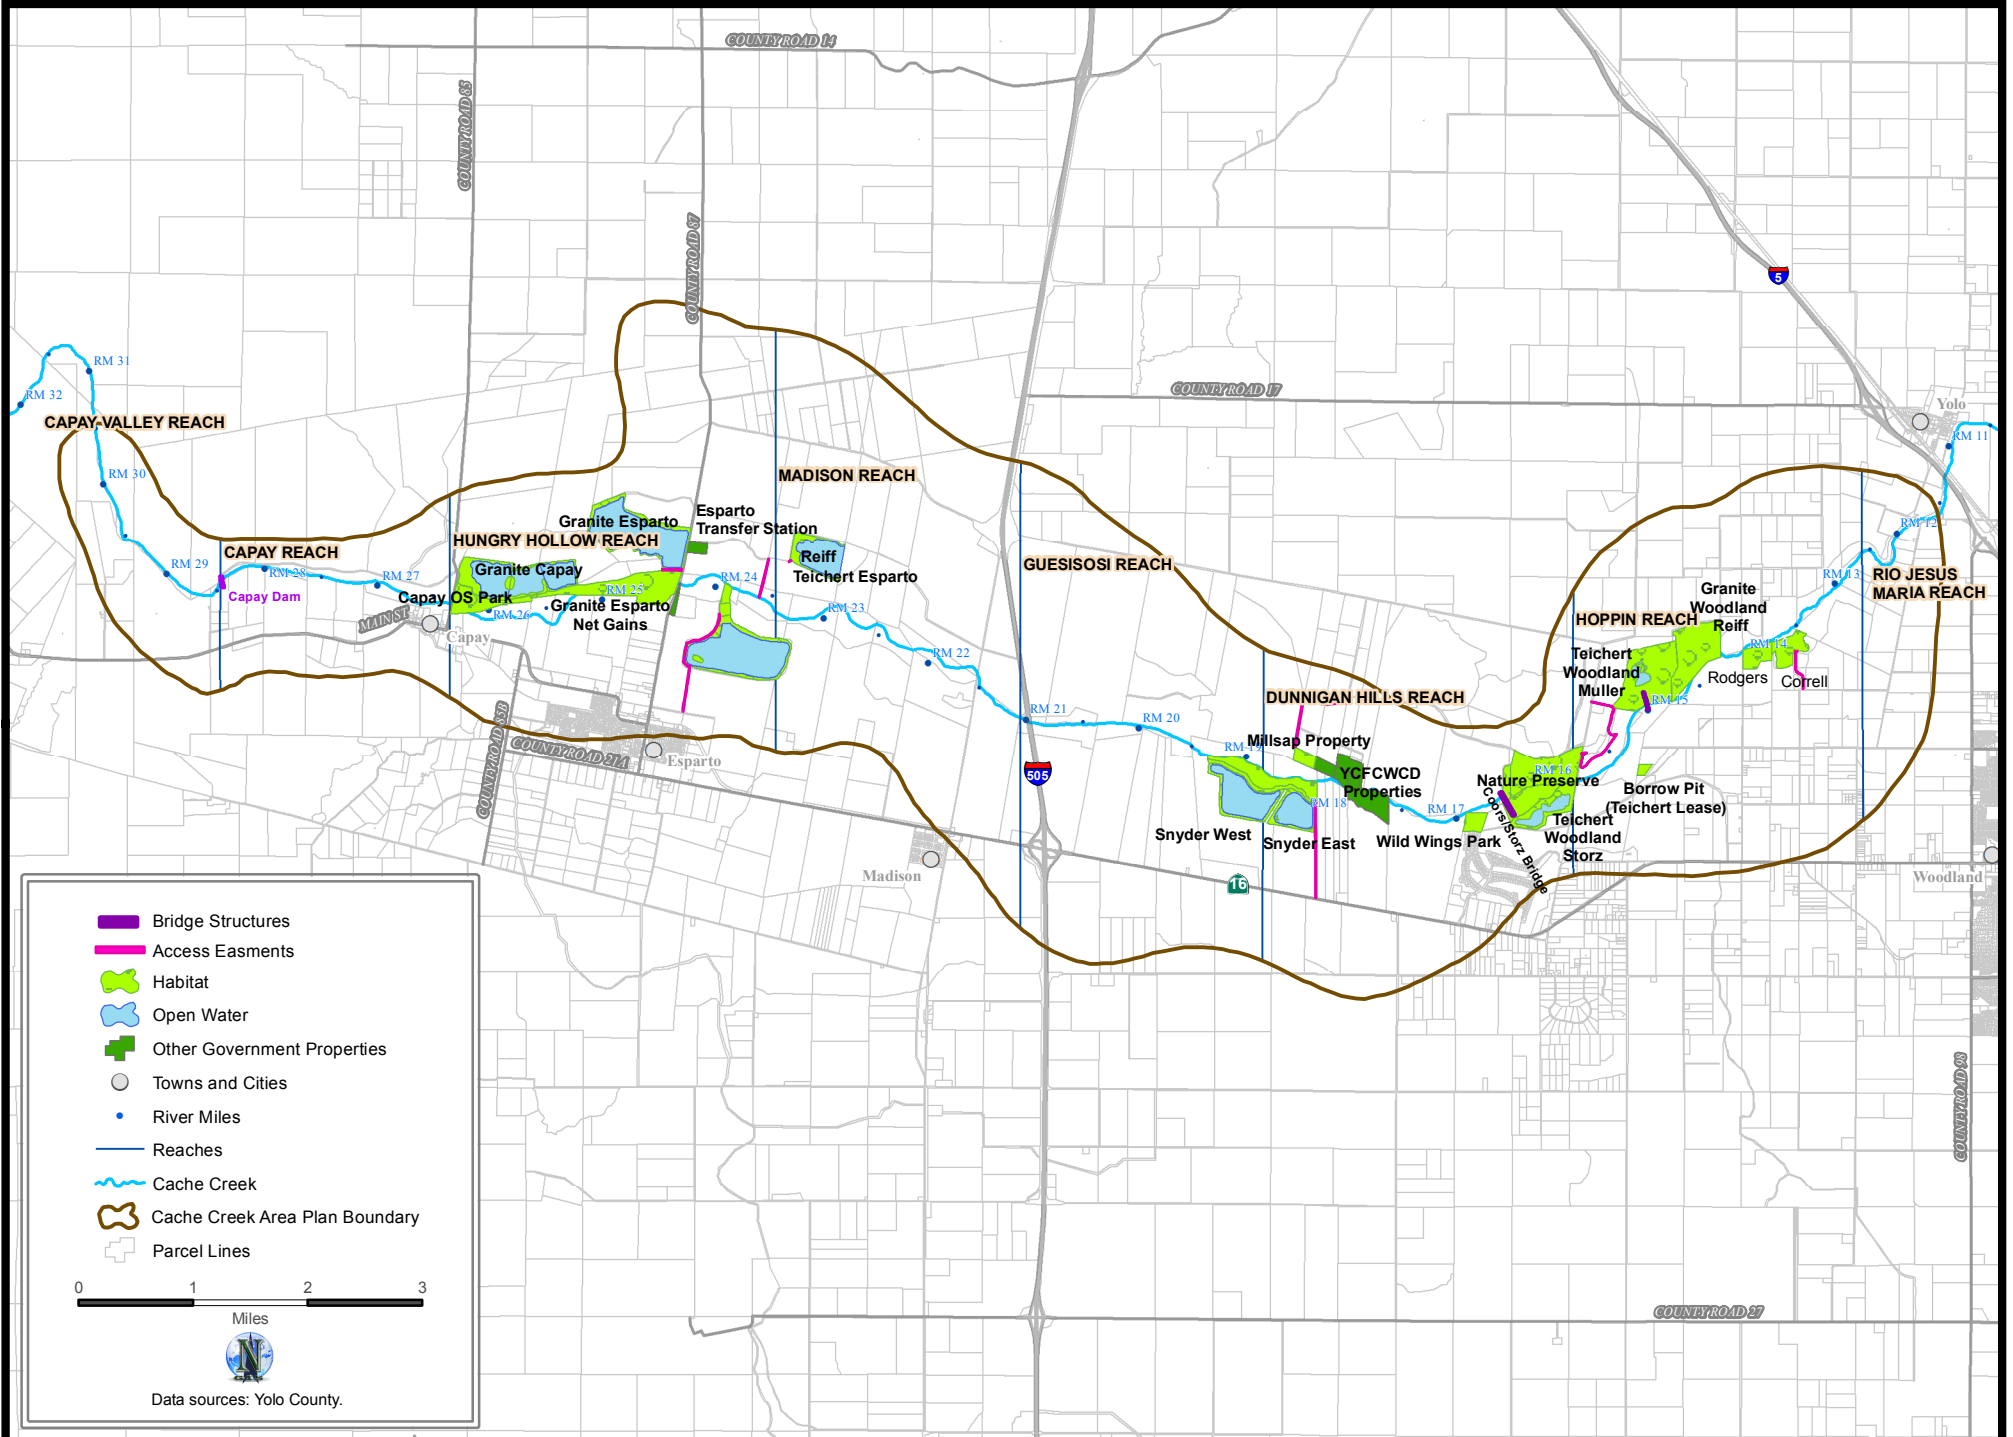

Cache Creek Area Plan Update - Baseline Parkway Properties

August 9, 2018

Figure 9