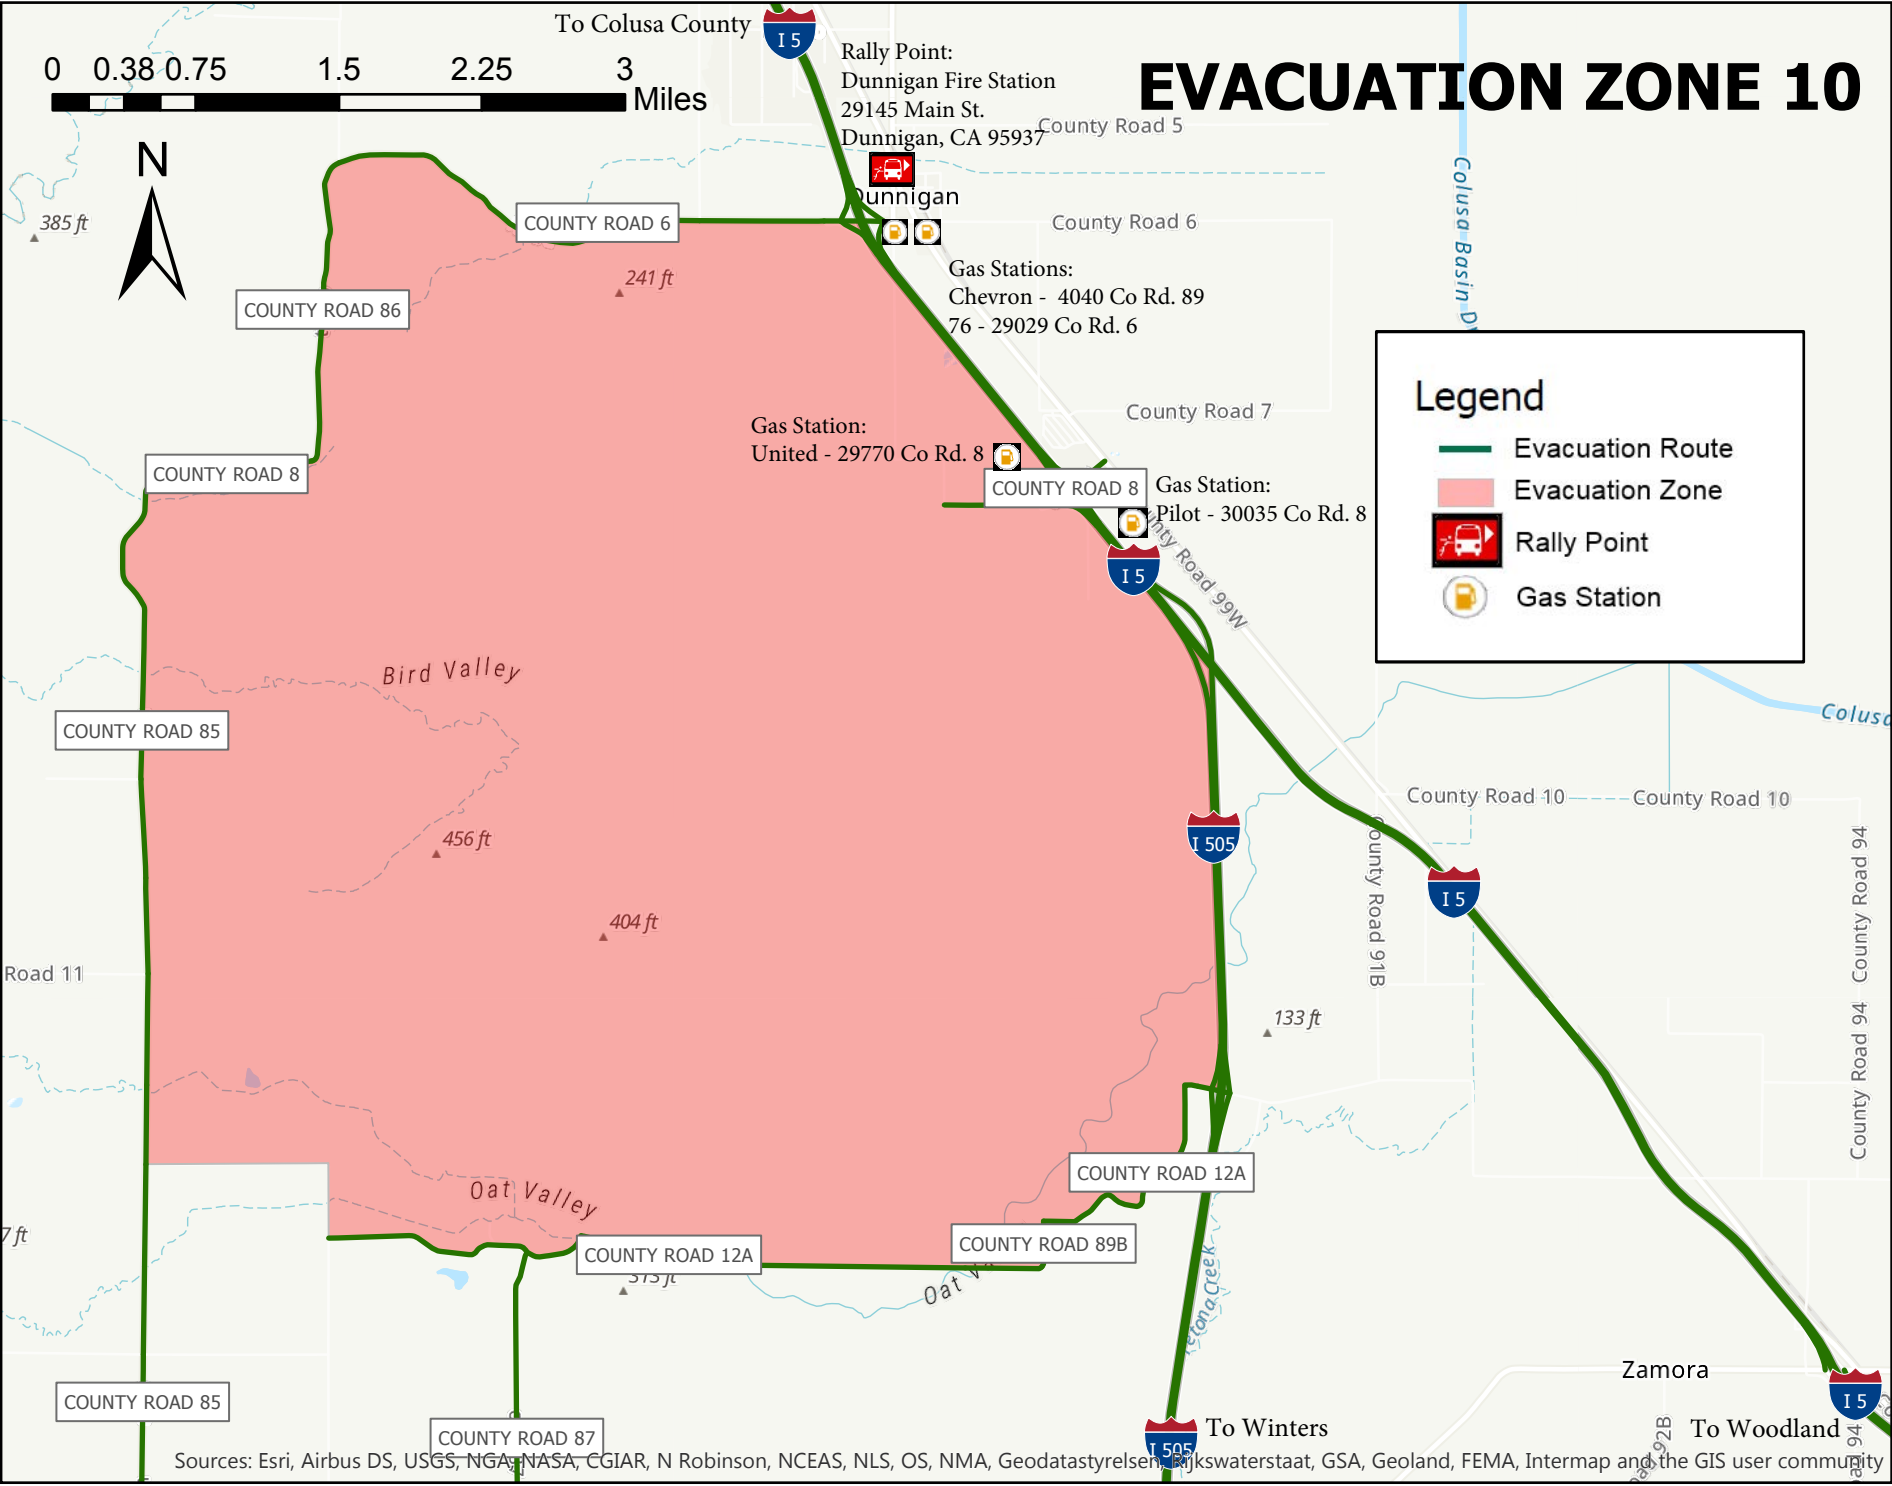

EVACUATION ZONE 10

Rally Point:
Dunnigan Fire Station
29145 Main St.
Dunnigan, CA 95937

Legend

- Evacuation Route
- Evacuation Zone
- Rally Point
- Gas Station

Sources: Esri, Airbus DS, USGS, NGA, NASA, CGIAR, N Robinson, NCEAS, NLS, OS, NMA, Geodatastyrelsen, Rijkswaterstaat, GSA, Geoland, FEMA, Intermap and the GIS user community