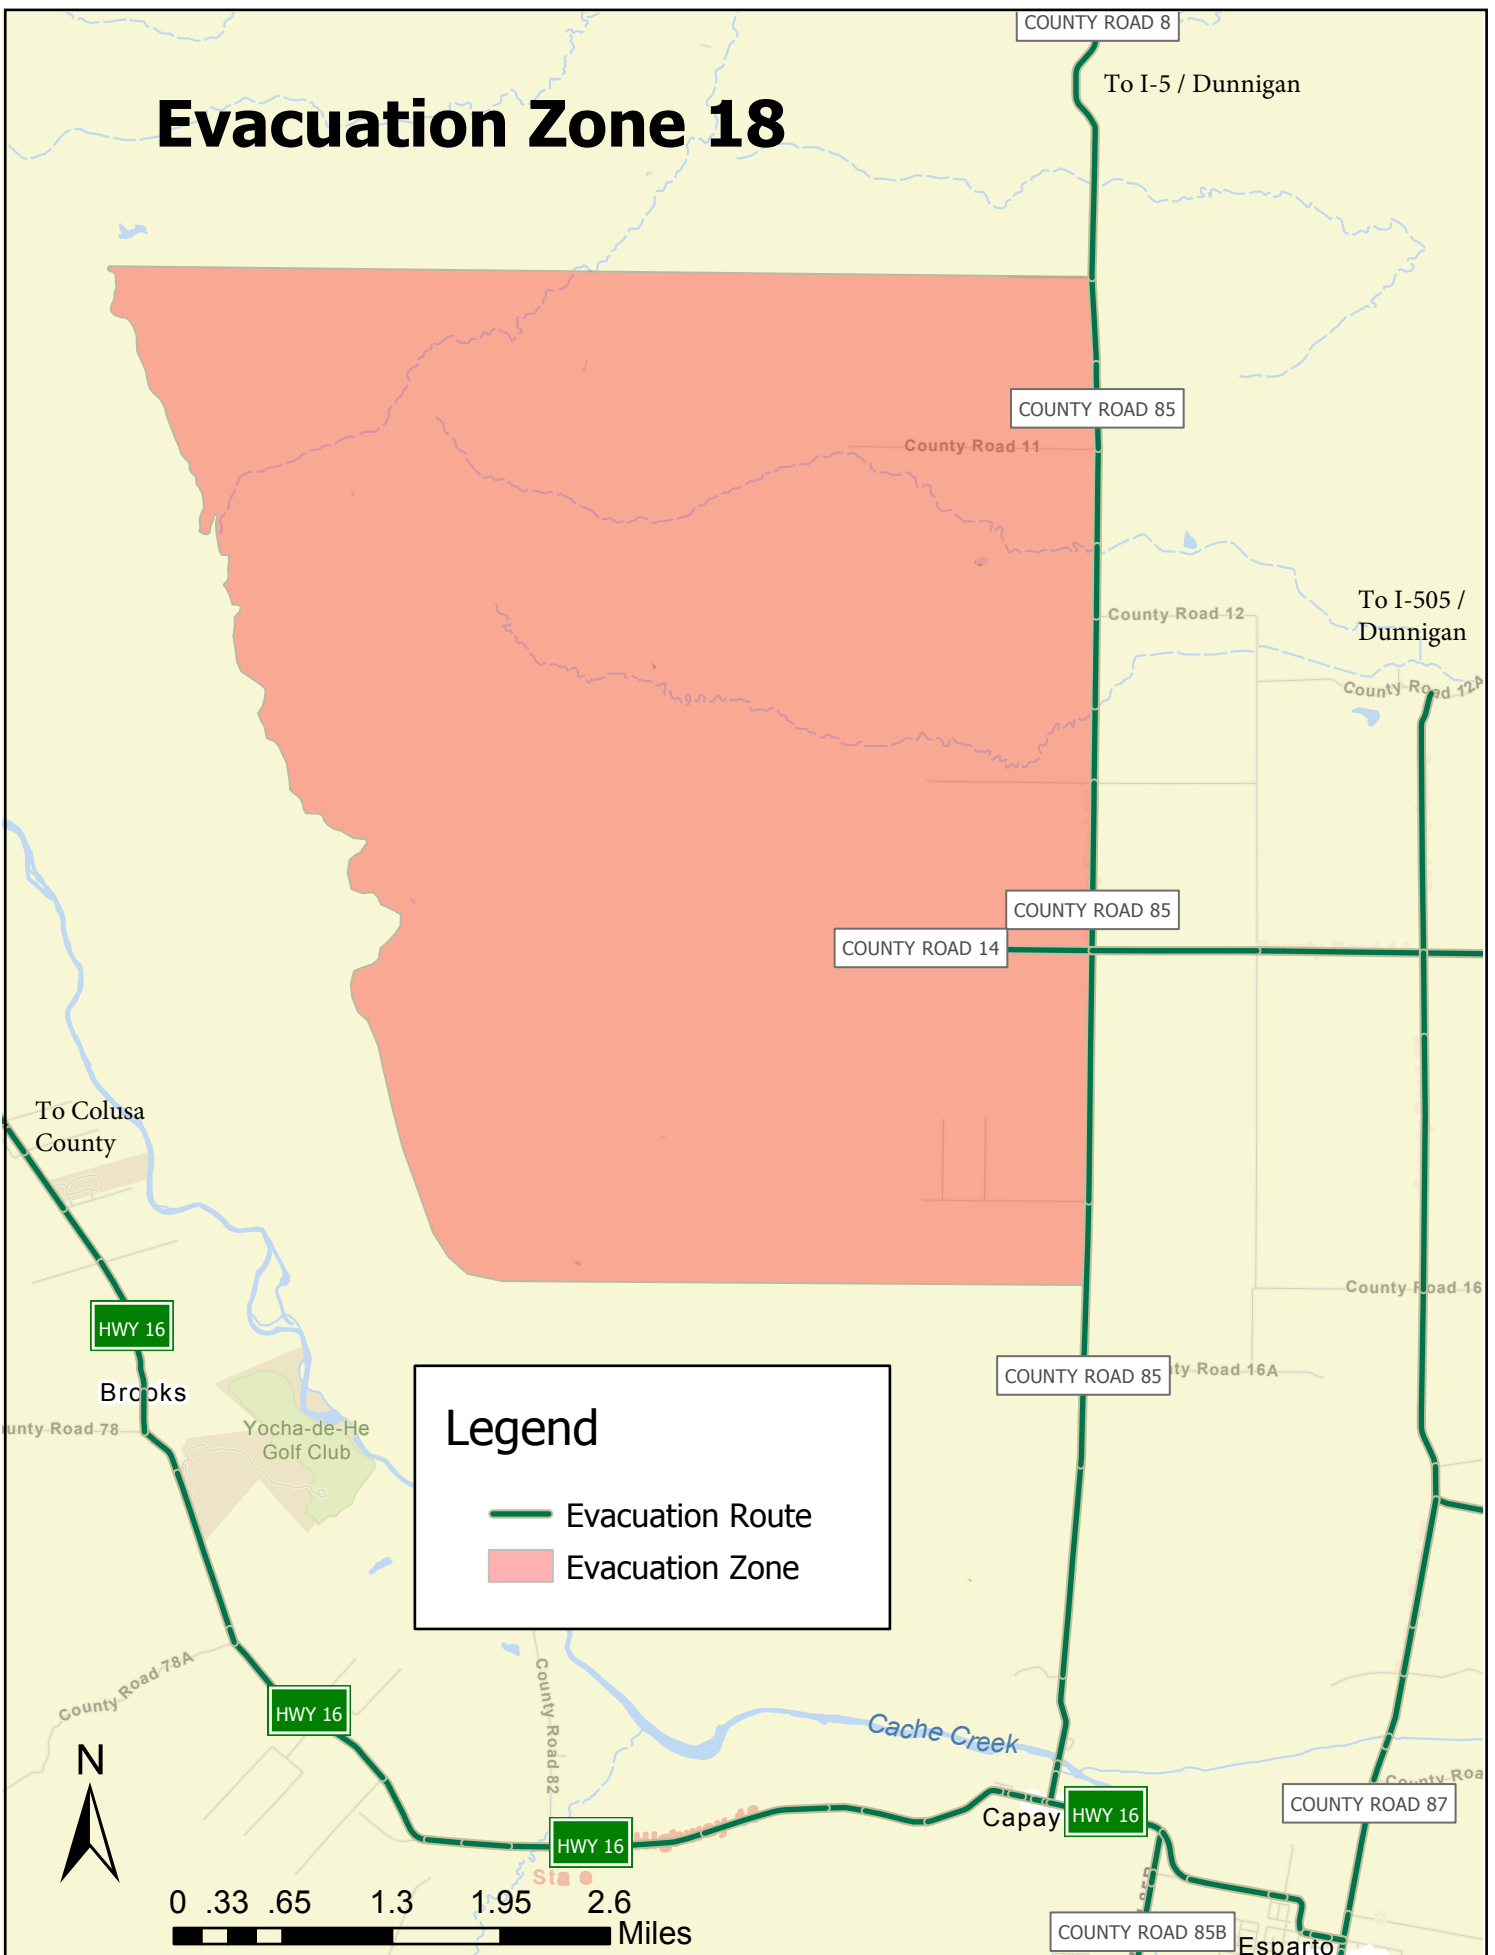

Evacuation Zone 18

Legend

- Evacuation Route
- █ Evacuation Zone

0 .33 .65 1.3 1.95 2.6 Miles