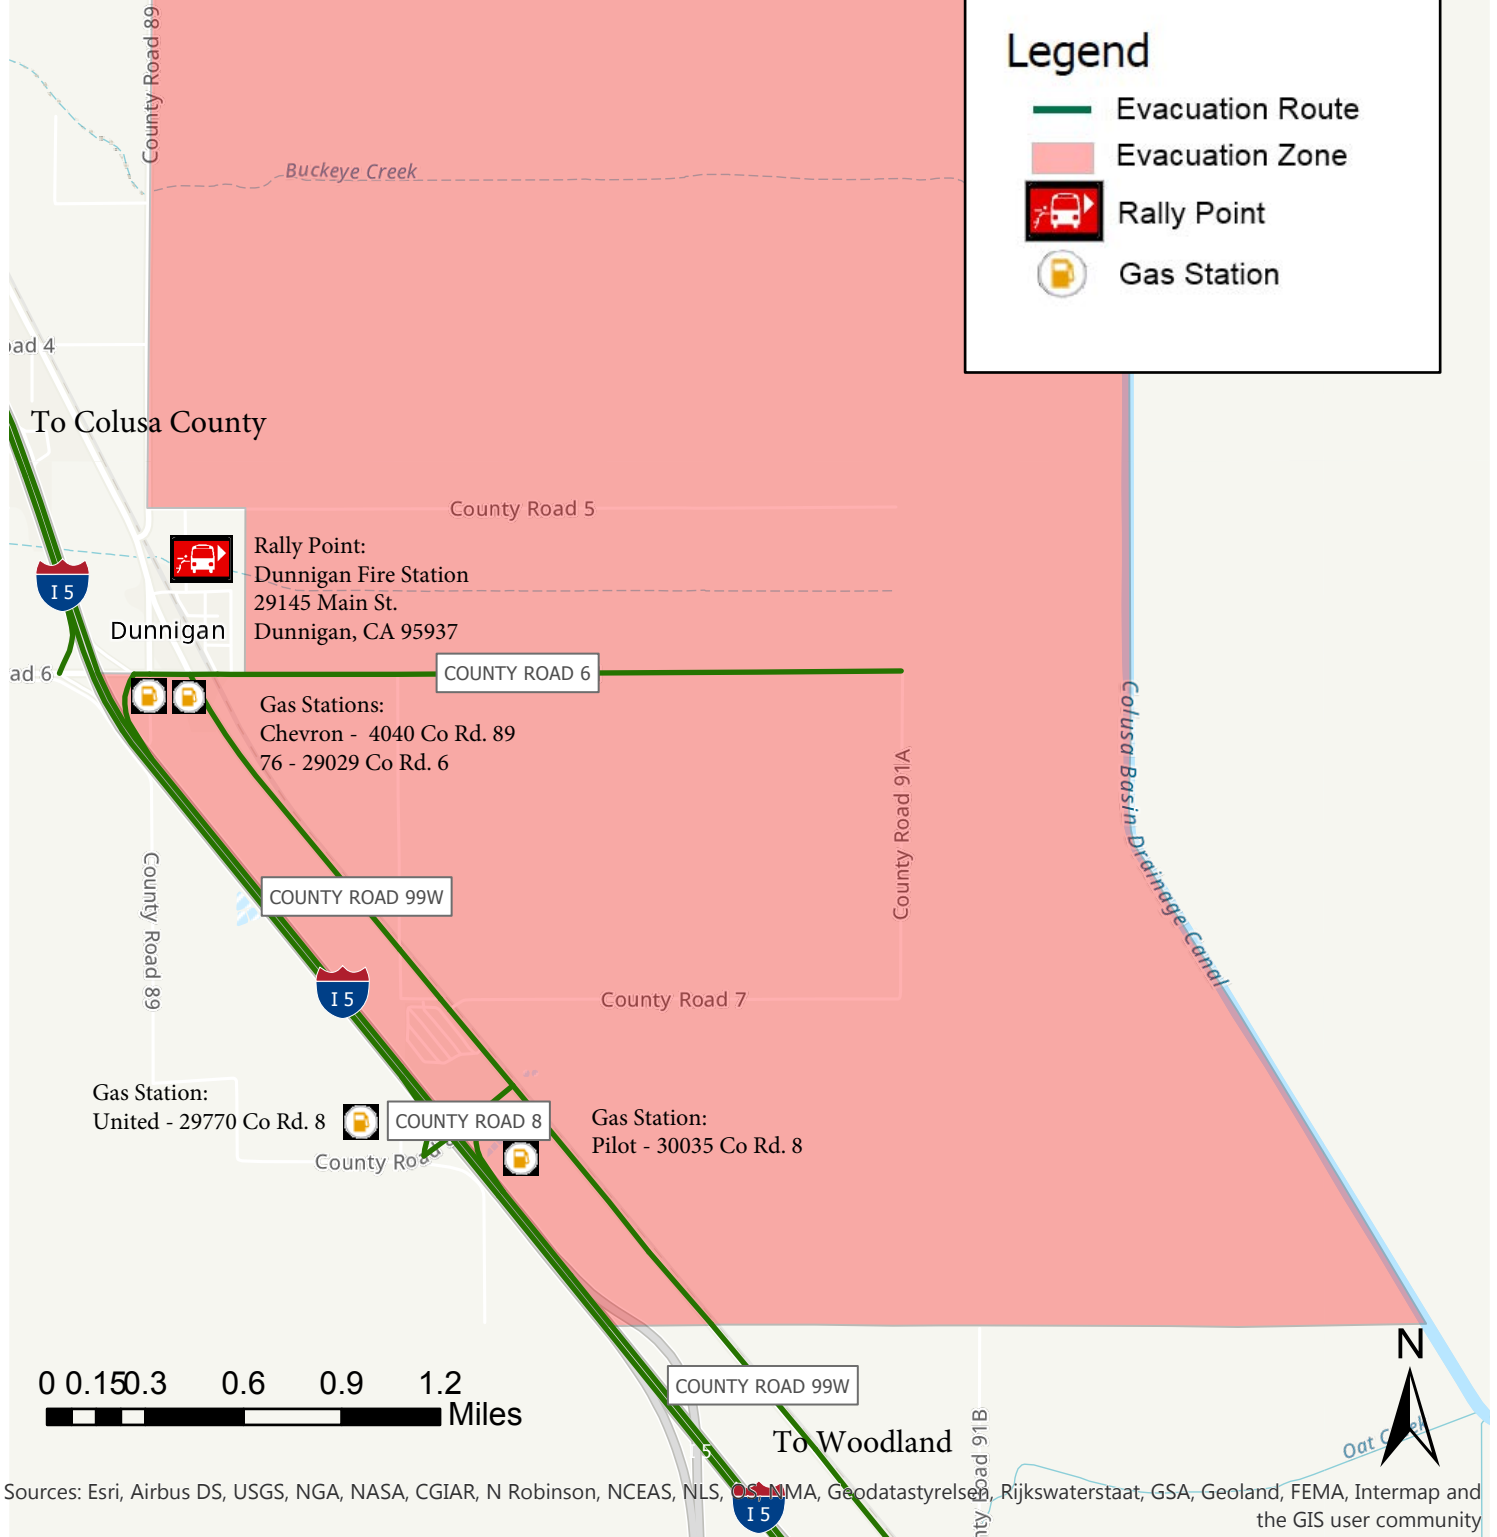

To I-5

COUNTY ROAD 1

County Line Rd

COUNTY ROAD 1

Evacuation Zone 6

Legend

-  Evacuation Route
-  Evacuation Zone
-  Rally Point
-  Gas Station

0 0.150.3 0.6 0.9 1.2 Miles