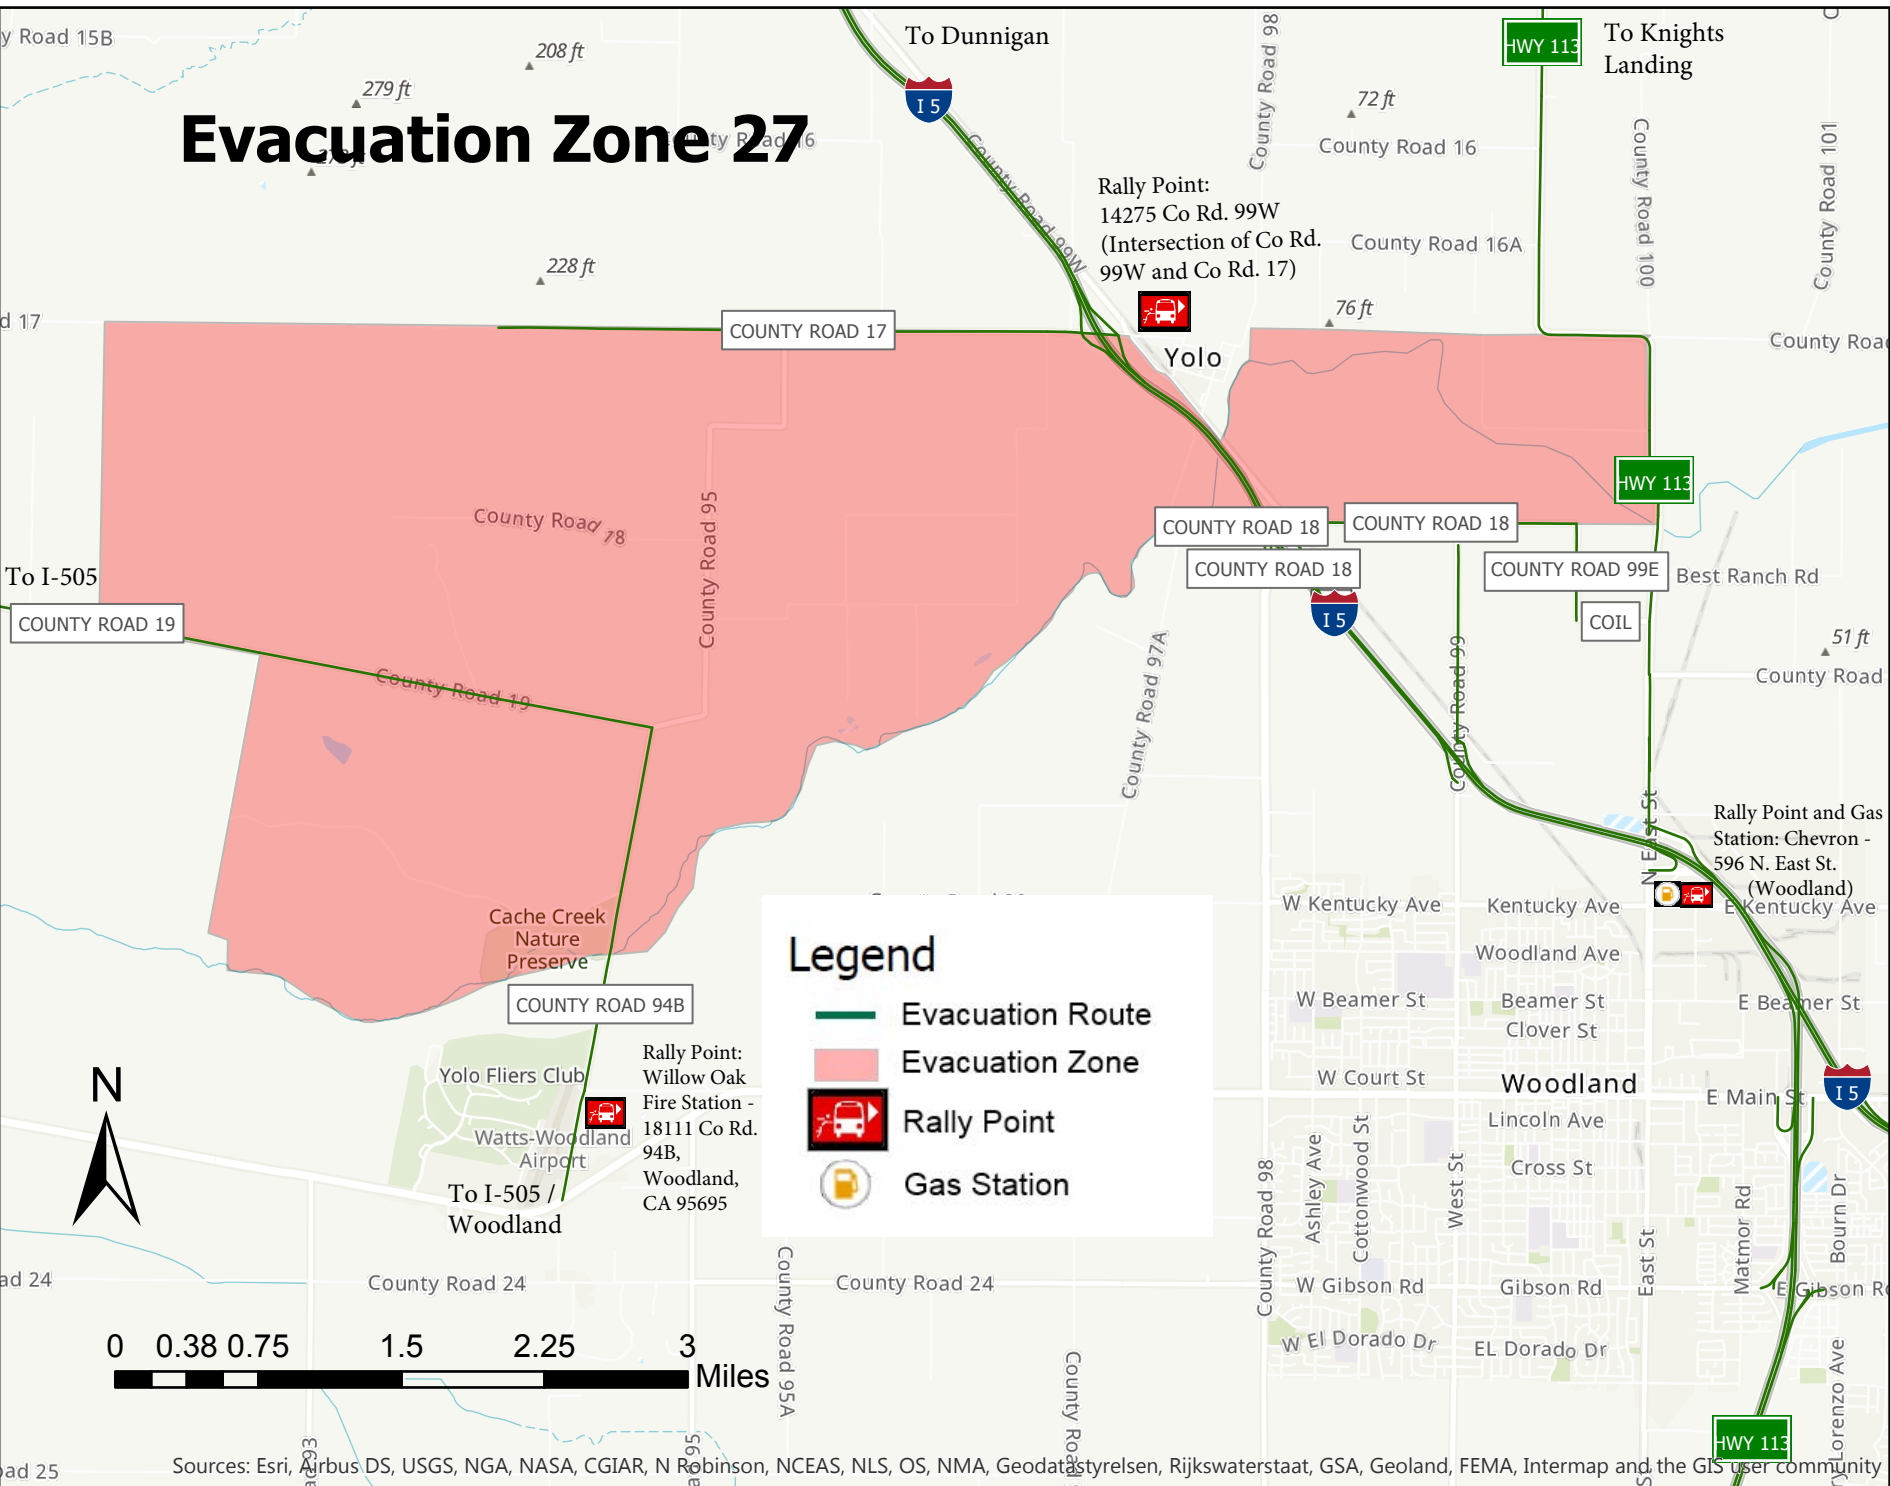

Evacuation Zone 27

Legend

-  Evacuation Route
-  Evacuation Zone
-  Rally Point
-  Gas Station

Rally Point:
14275 Co Rd. 99W
(Intersection of Co Rd.
99W and Co Rd. 17)

Rally Point and Gas
Station: Chevron -
596 N. East St.
(Woodland)

Rally Point:
Willow Oak
Fire Station -
18111 Co Rd.
94B,
Woodland,
CA 95695

Sources: Esri, Airbus DS, USGS, NGA, NASA, CGIAR, N Robinson, NCEAS, NLS, OS, NMA, Geodatastyrelsen, Rijkswaterstaat, GSA, Geoland, FEMA, Intermap and the GIS user community