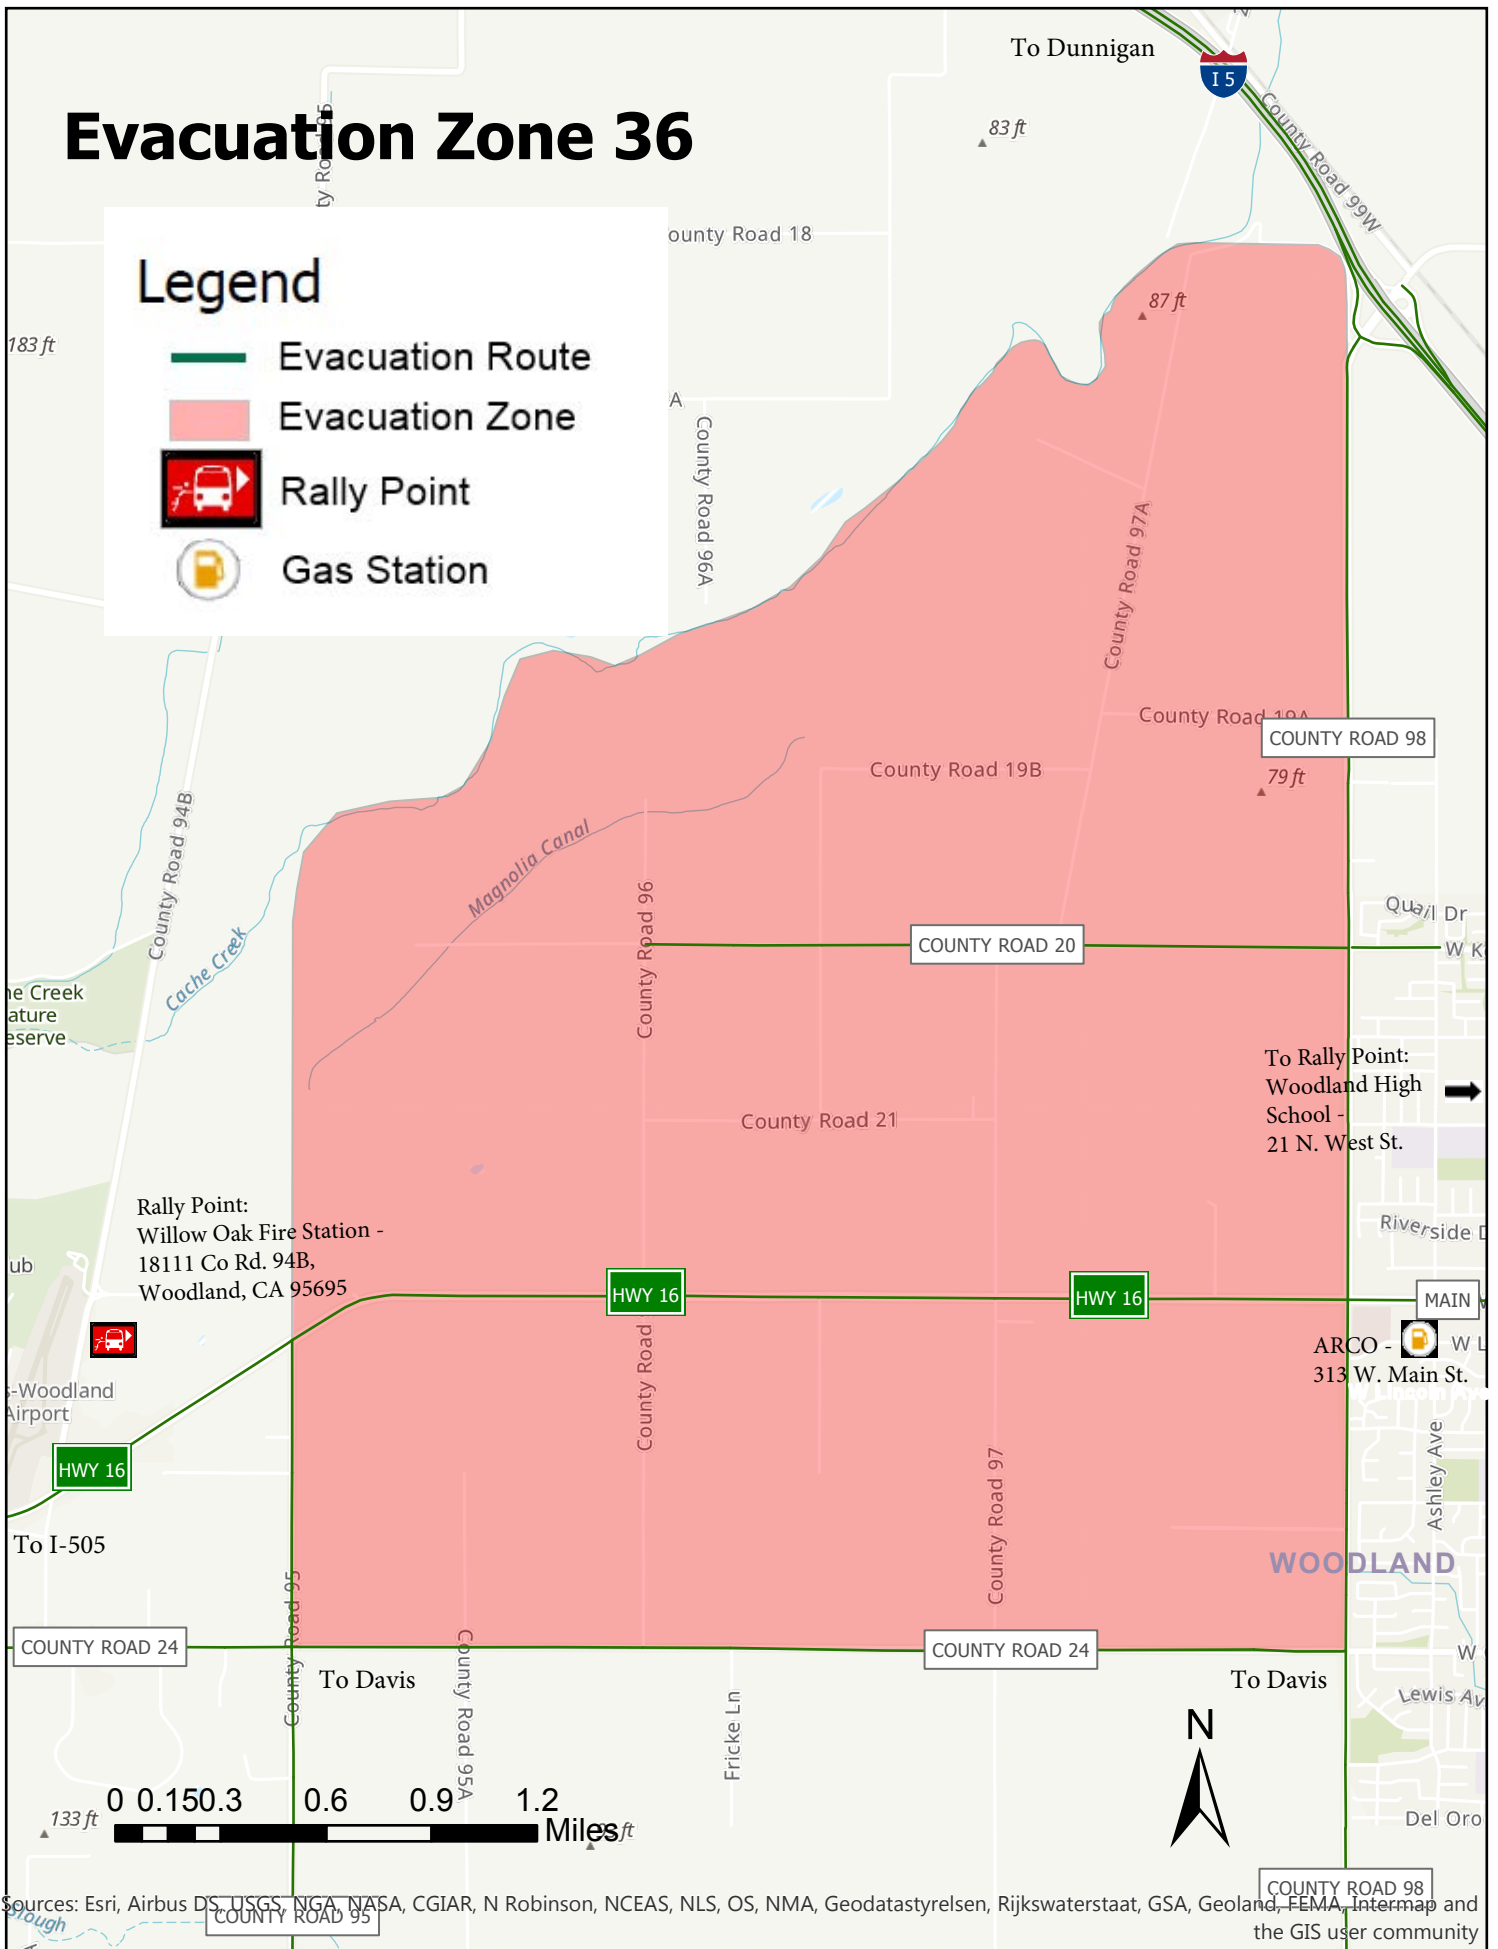

Evacuation Zone 36

Legend

-  Evacuation Route
-  Evacuation Zone
-  Rally Point
-  Gas Station

Sources: Esri, Airbus DS, USGS, NGA, NASA, CGIAR, N Robinson, NCEAS, NLS, OS, NMA, Geodastyrelsen, Rijkswaterstaat, GSA, Geoland, FEMA, Intermap and the GIS user community