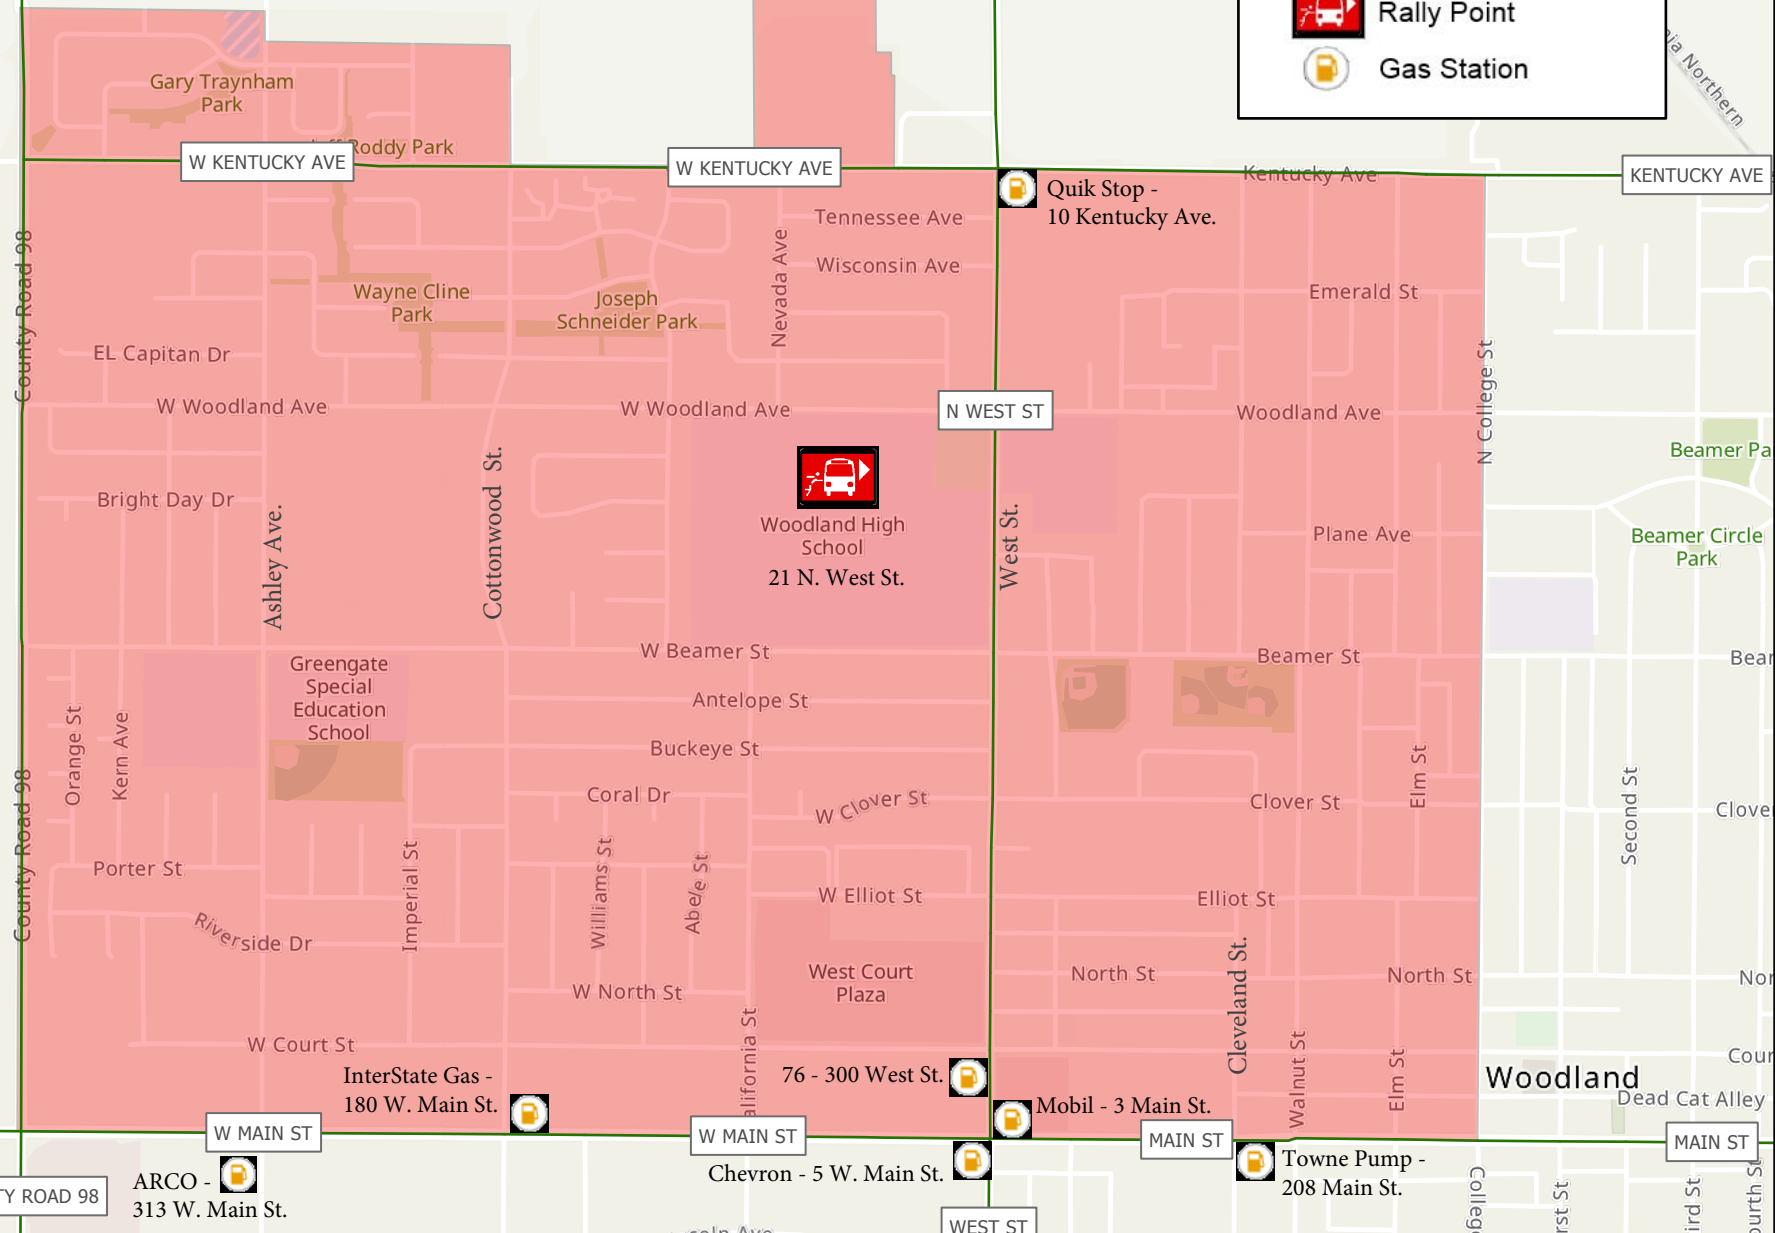

Evacuation Zone 38

COUNTY ROAD 98

COUNTY ROAD 99

Legend

- Evacuation Route
- Evacuation Zone
- Rally Point
- Gas Station

Sources: Esri, Airbus, DSA, USGS, NGA, NASA, CGIAR, N Robinson, NCEAS, NLS, OS, NMA, Geodatastyrelsen, Rijkswaterstaat, GSA, Geoland, FEMA, Intermap and the GIS user community