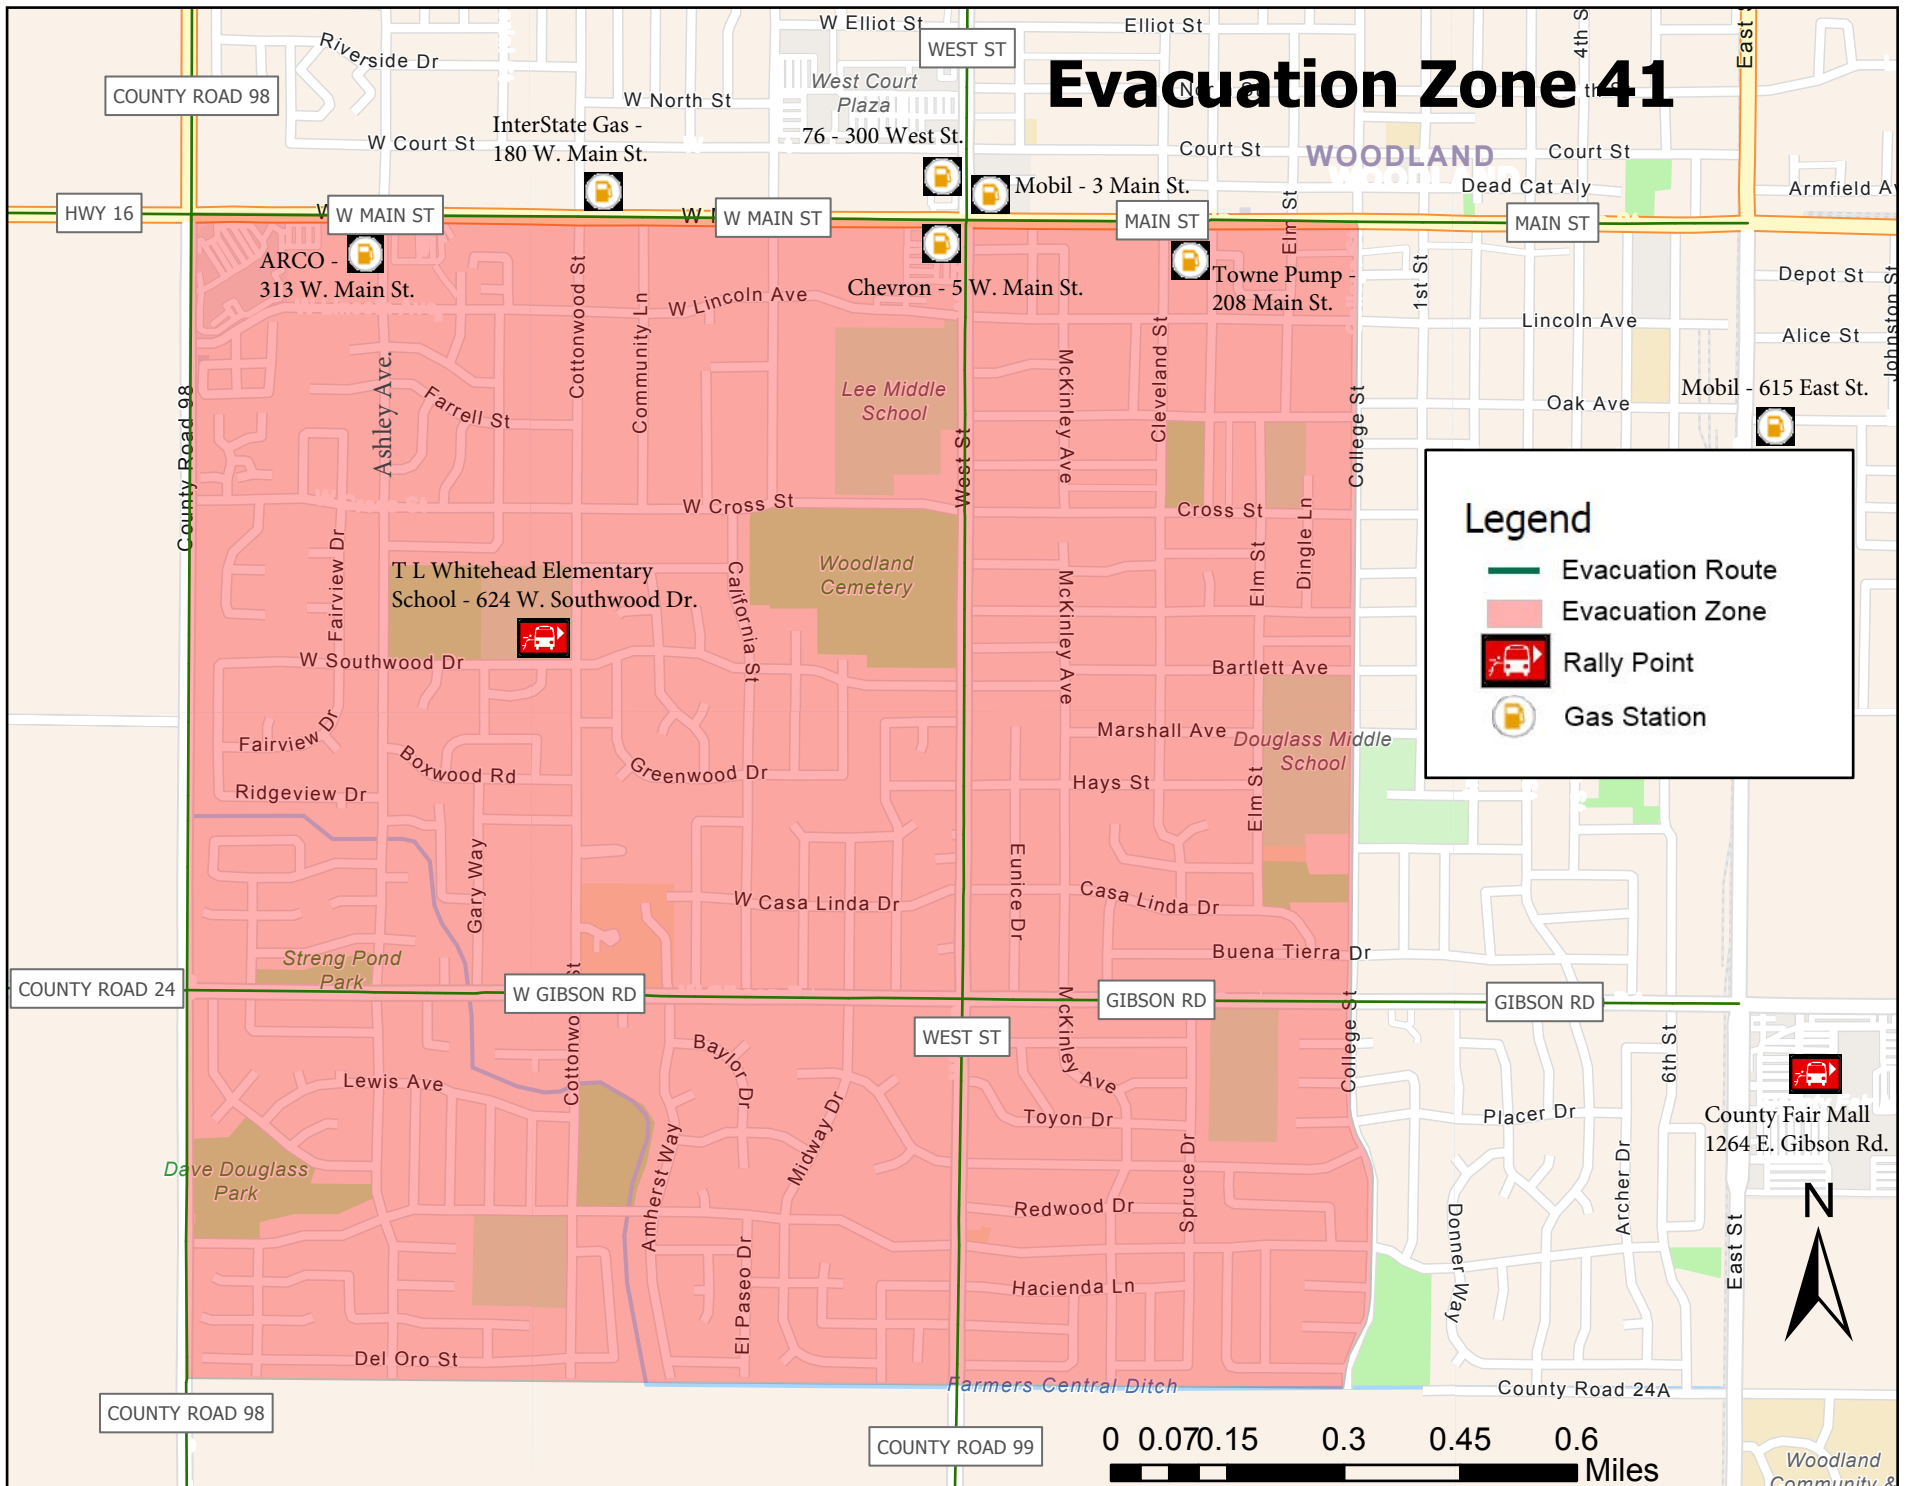

Evacuation Zone 41

County Fair Mall
1264 E. Gibson Rd.

0 0.070.15 0.3 0.45 0.6 Miles