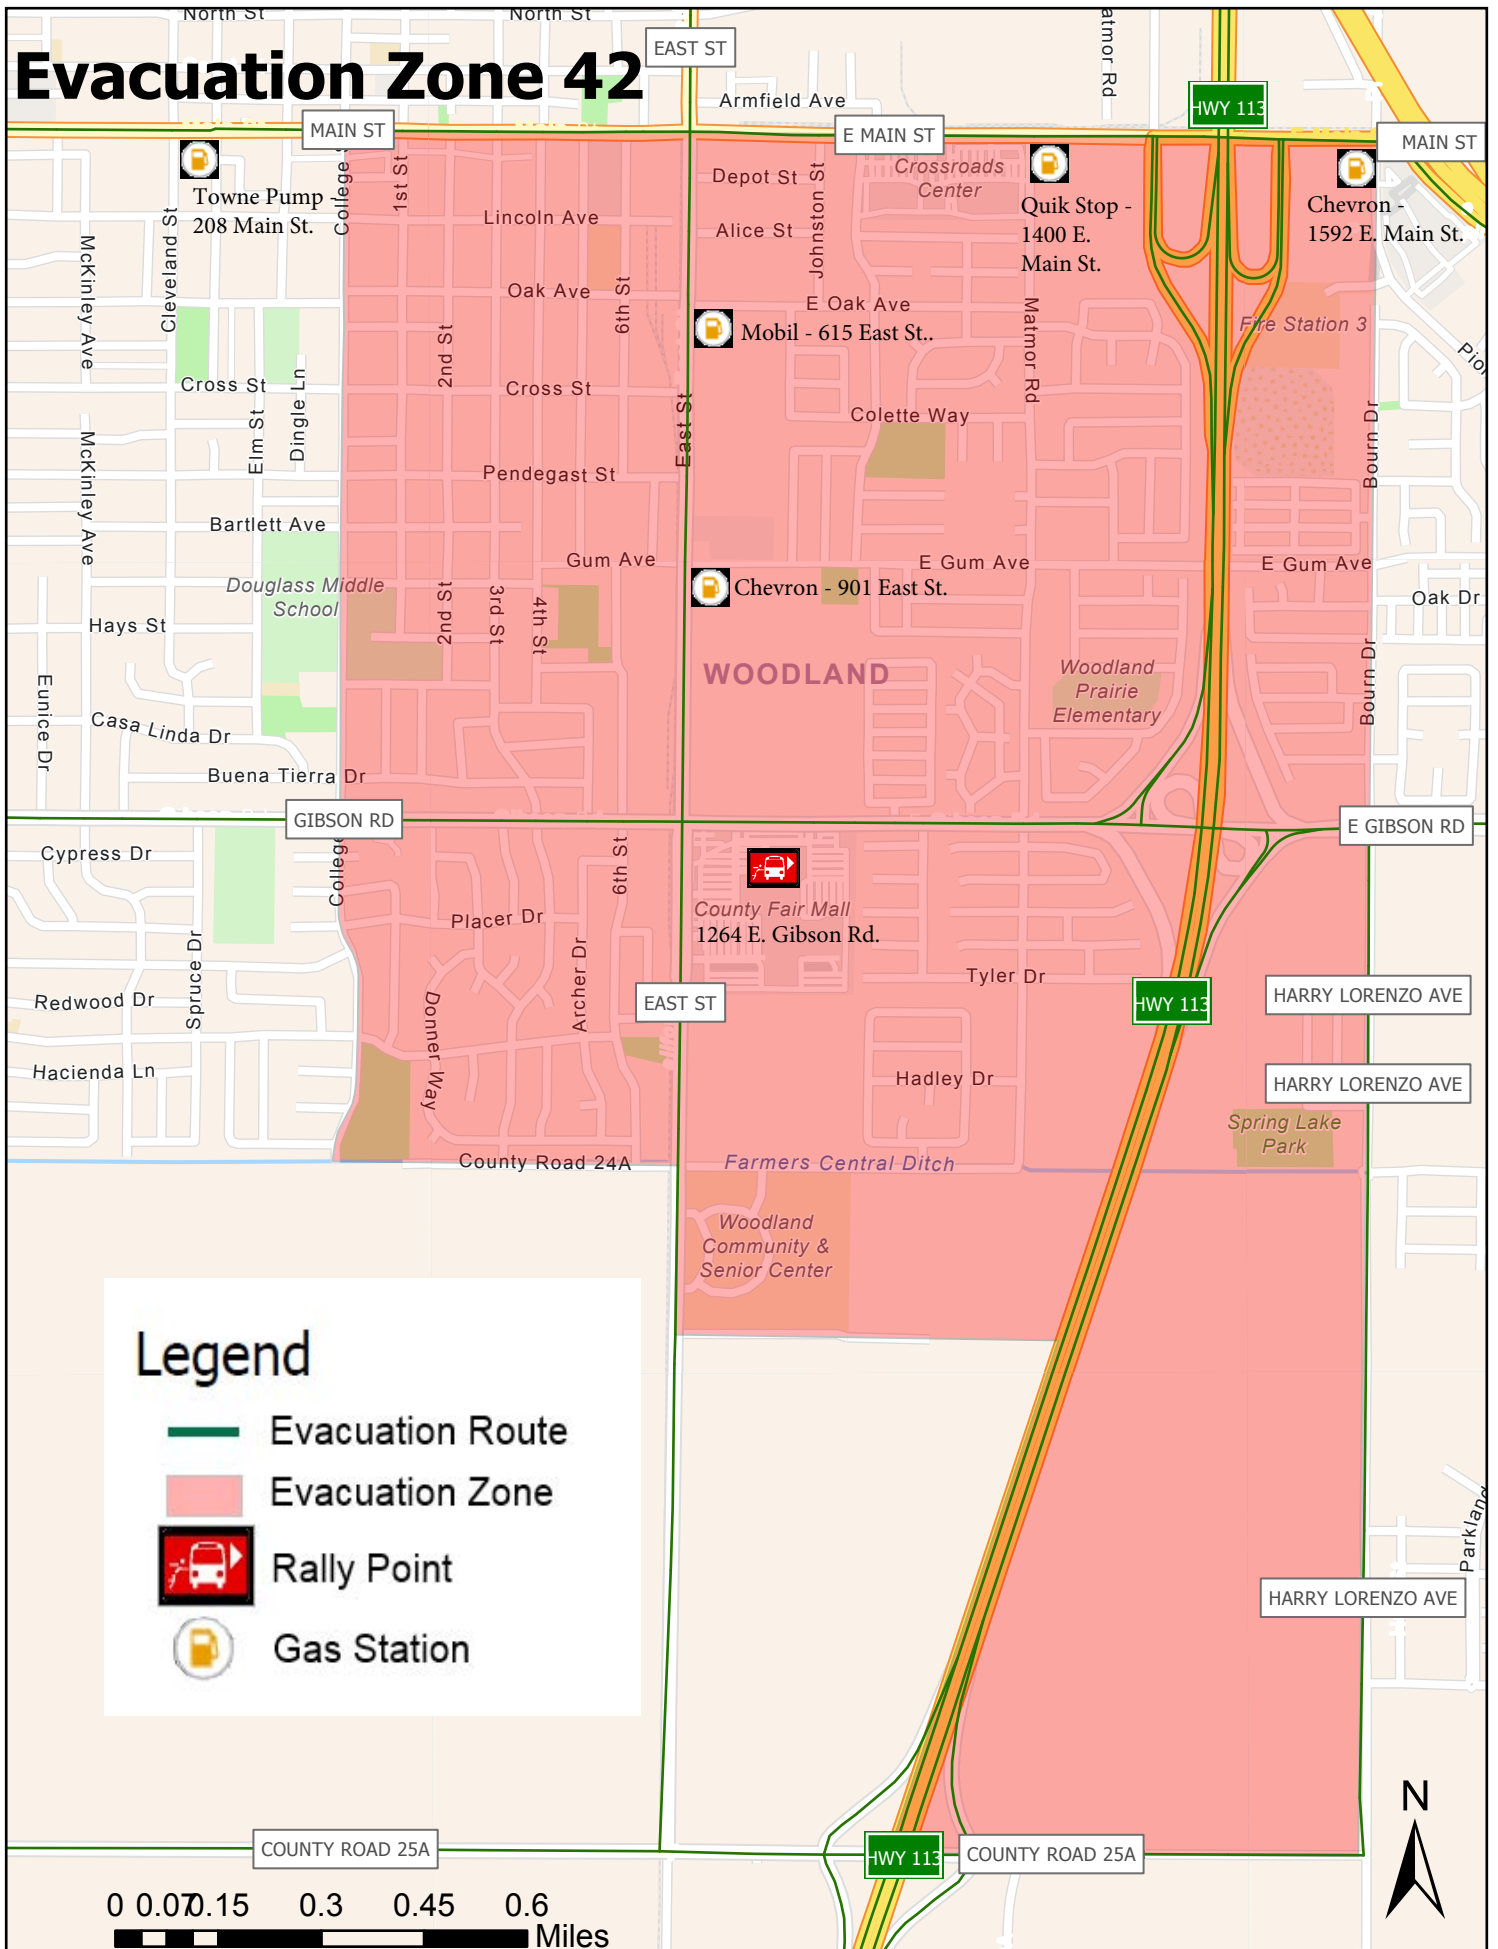

Evacuation Zone 42

Legend

-  Evacuation Route
-  Evacuation Zone
-  Rally Point
-  Gas Station

0 0.07 0.15 0.3 0.45 0.6 Miles