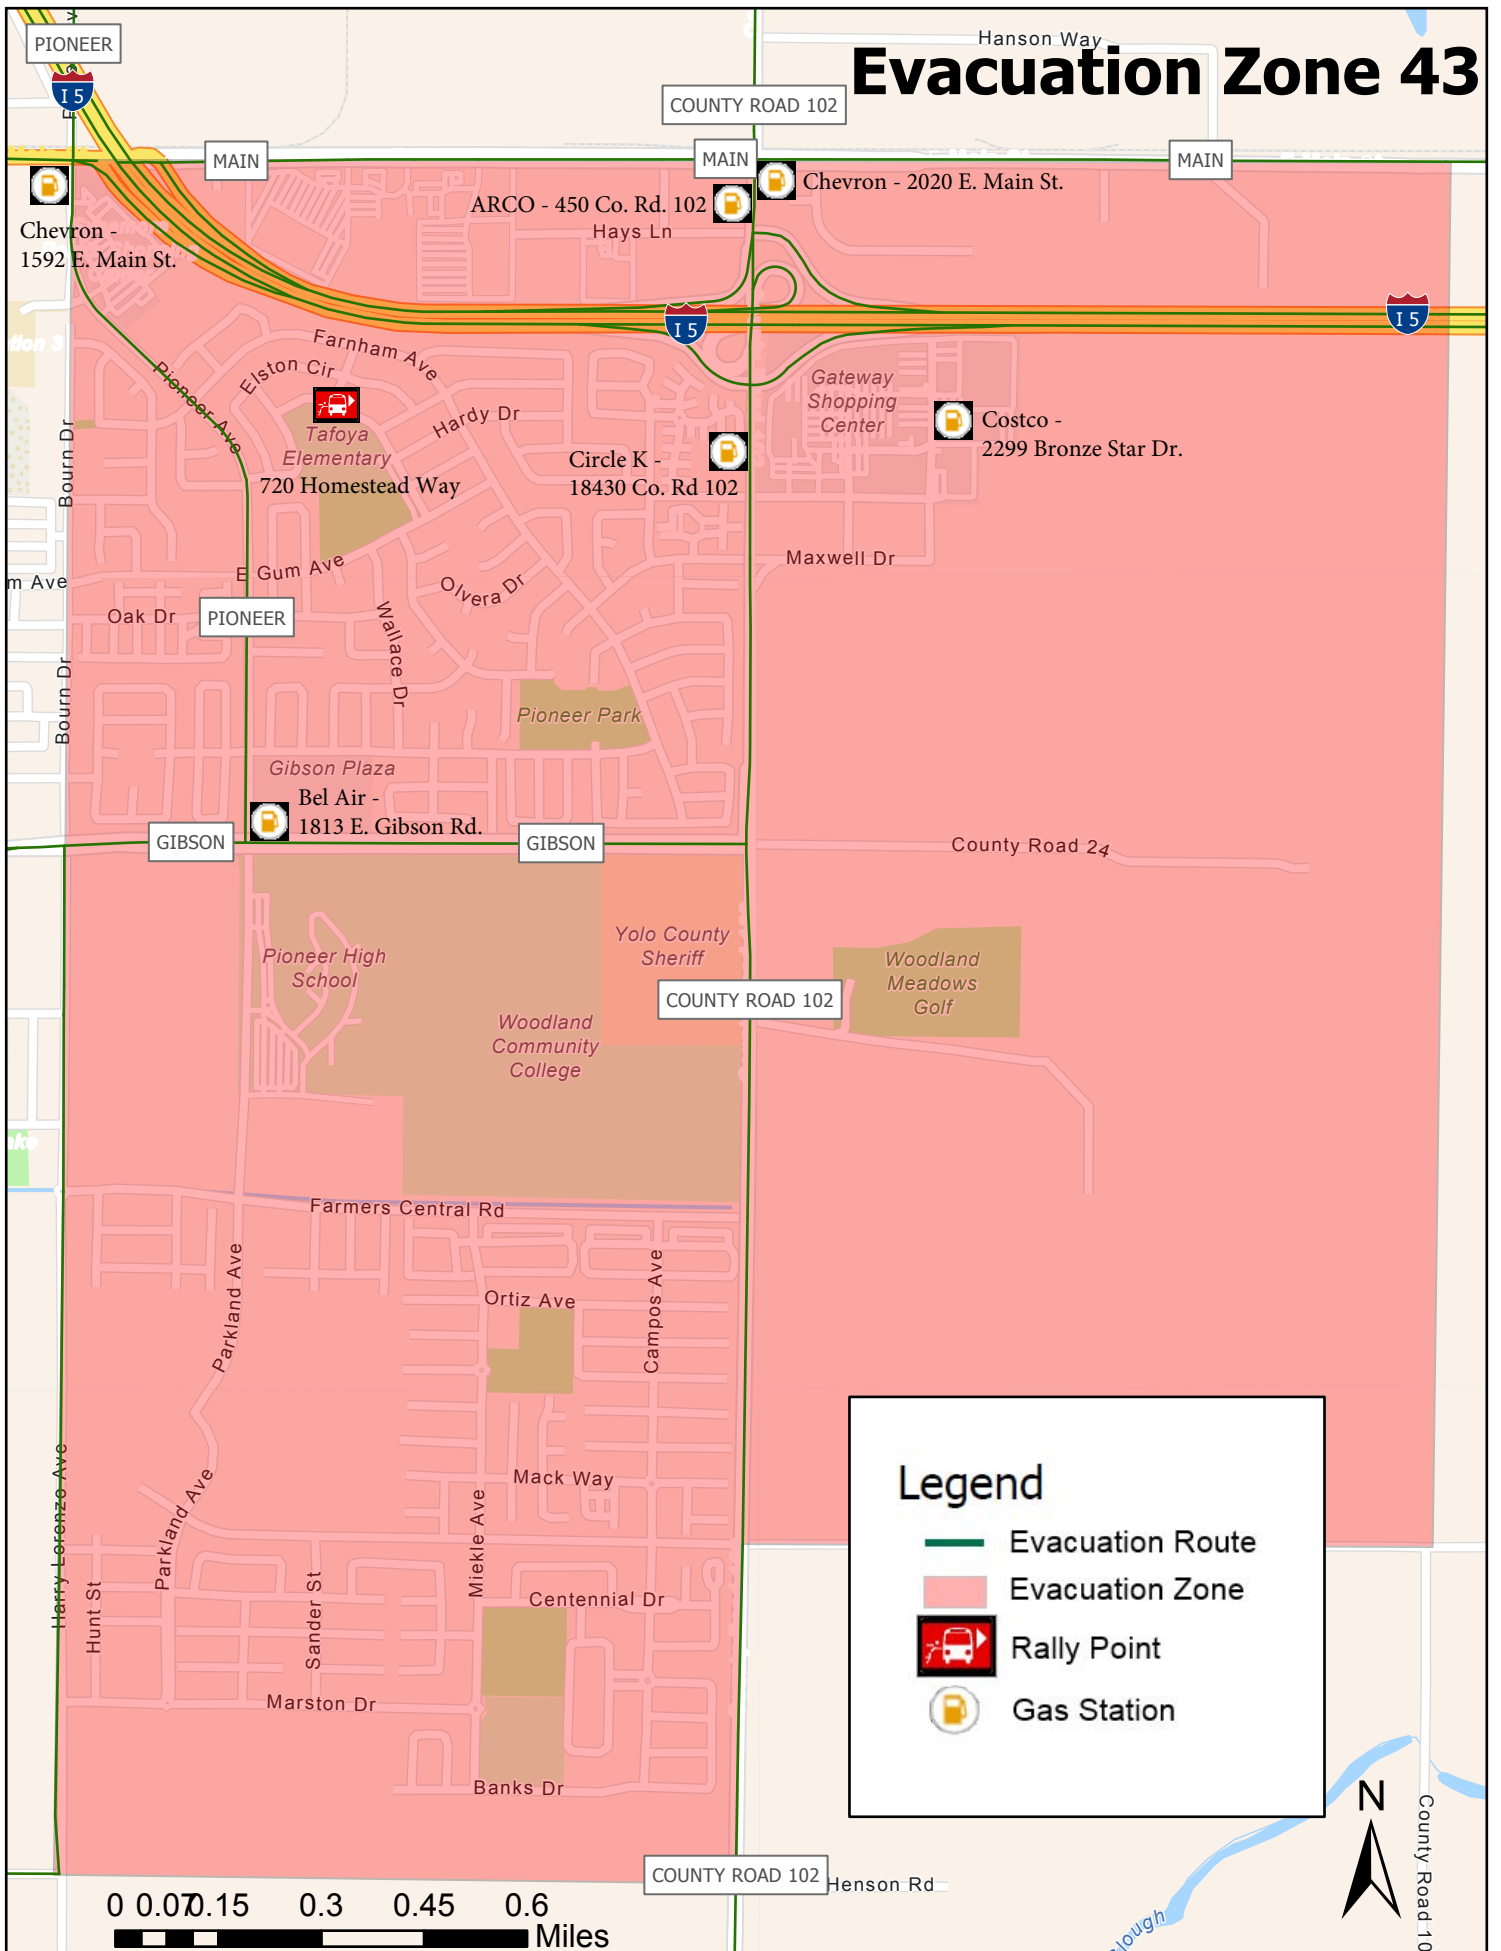

Evacuation Zone 43

Legend

- Evacuation Route
- Evacuation Zone
- Rally Point
- Gas Station

0 0.075 0.15 0.3 0.45 0.6 Miles

County Road 10