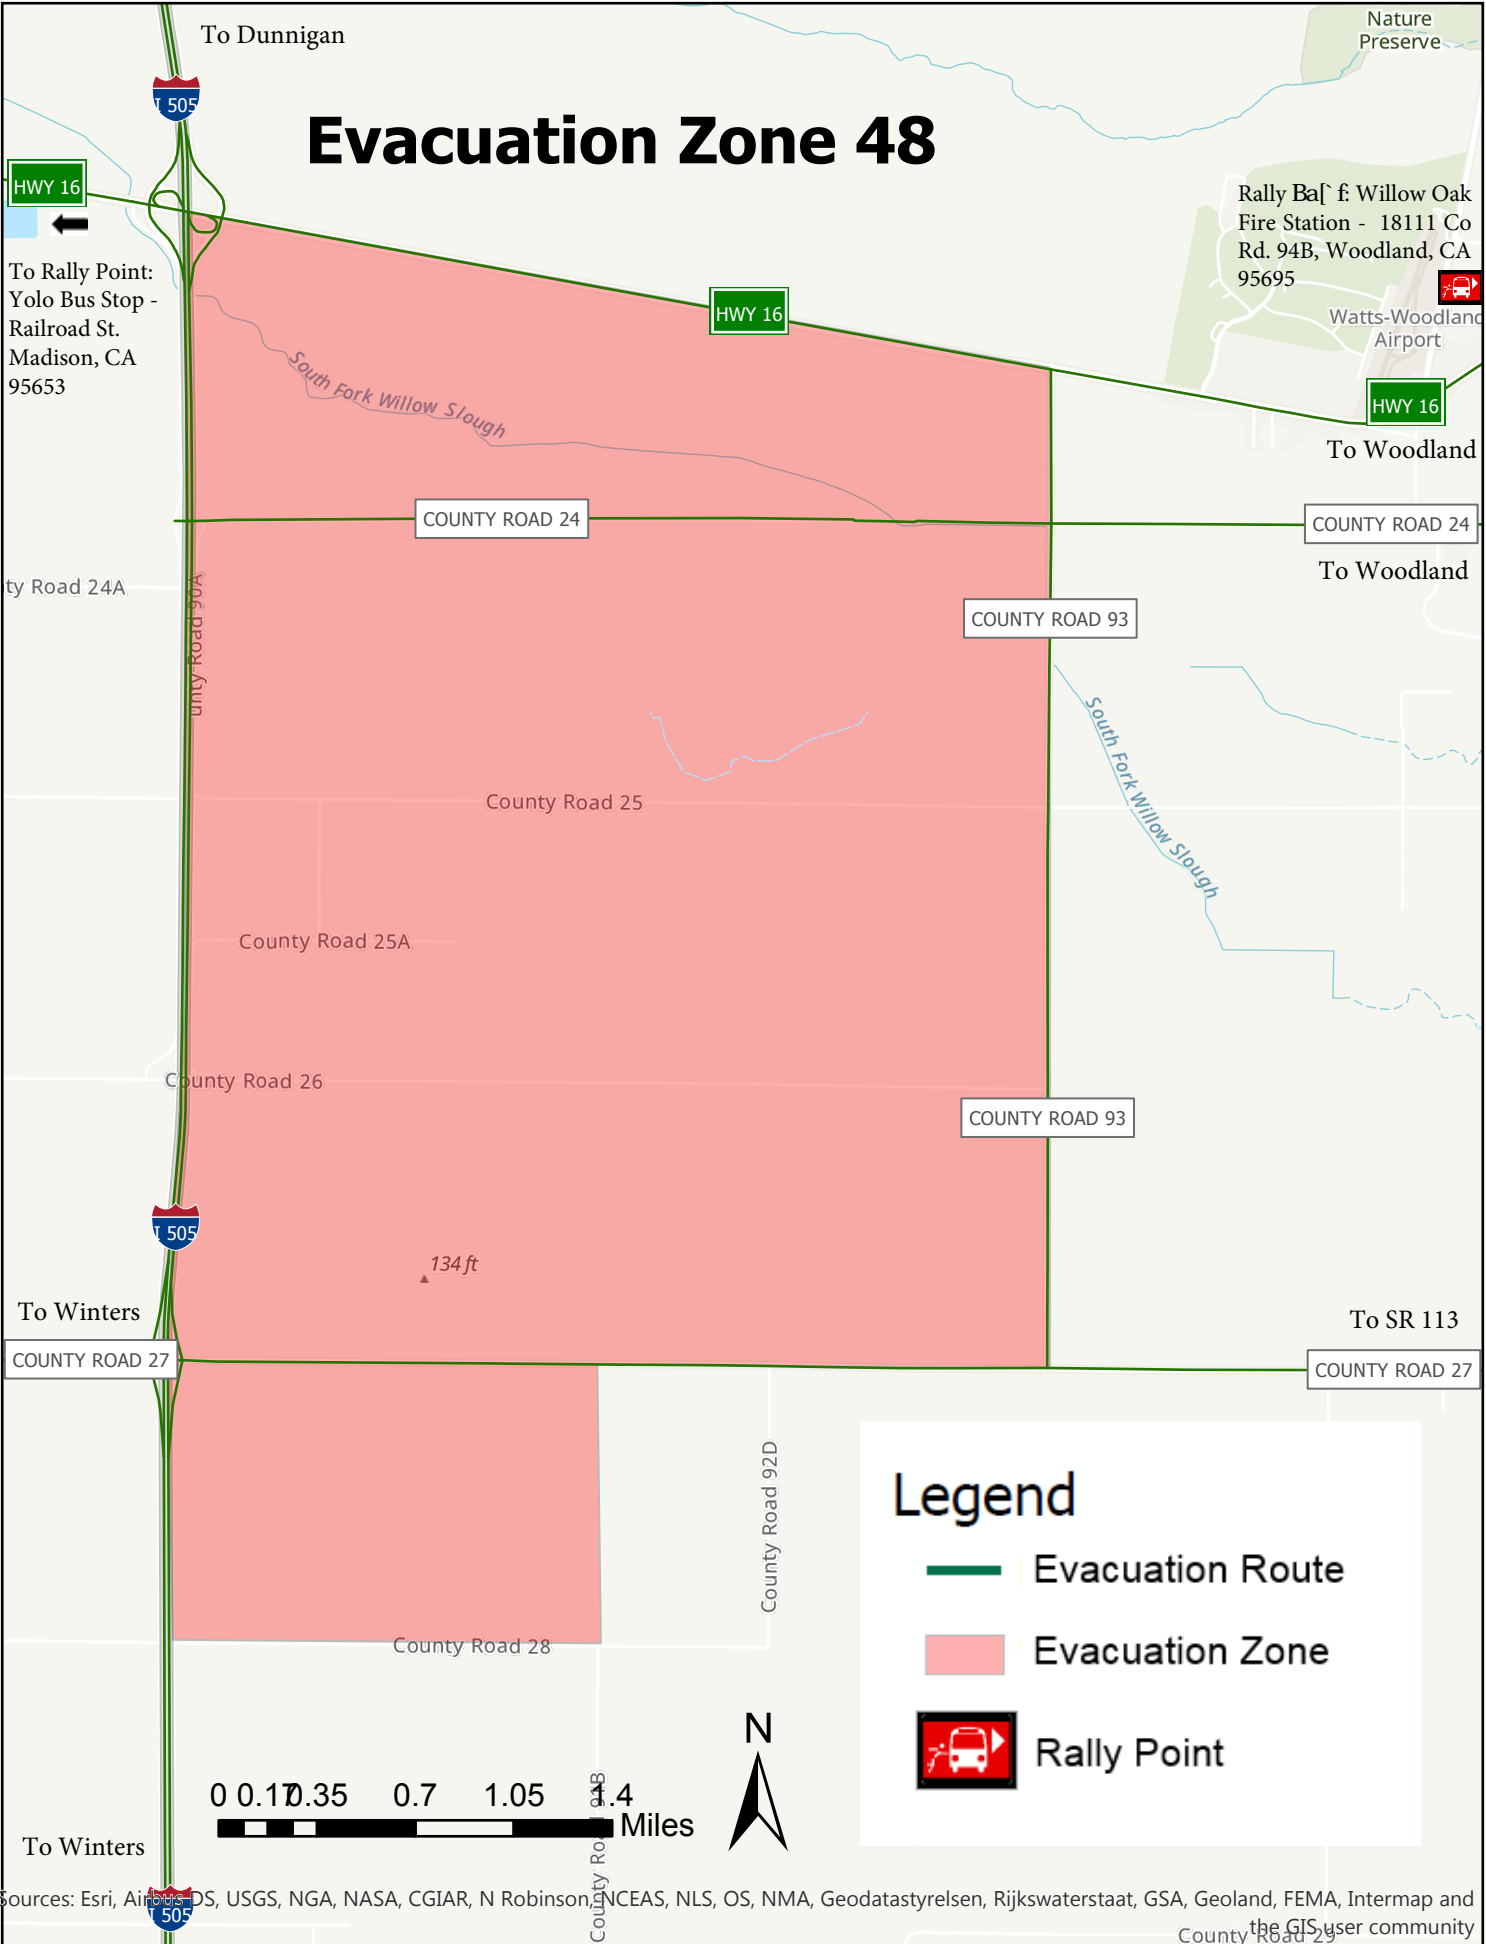

Evacuation Zone 48

To Rally Point:
Yolo Bus Stop -
Railroad St.
Madison, CA
95653

Rally Point: Willow Oak
Fire Station - 18111 Co
Rd. 94B, Woodland, CA
95695

To Winters

To SR 113

To Winters