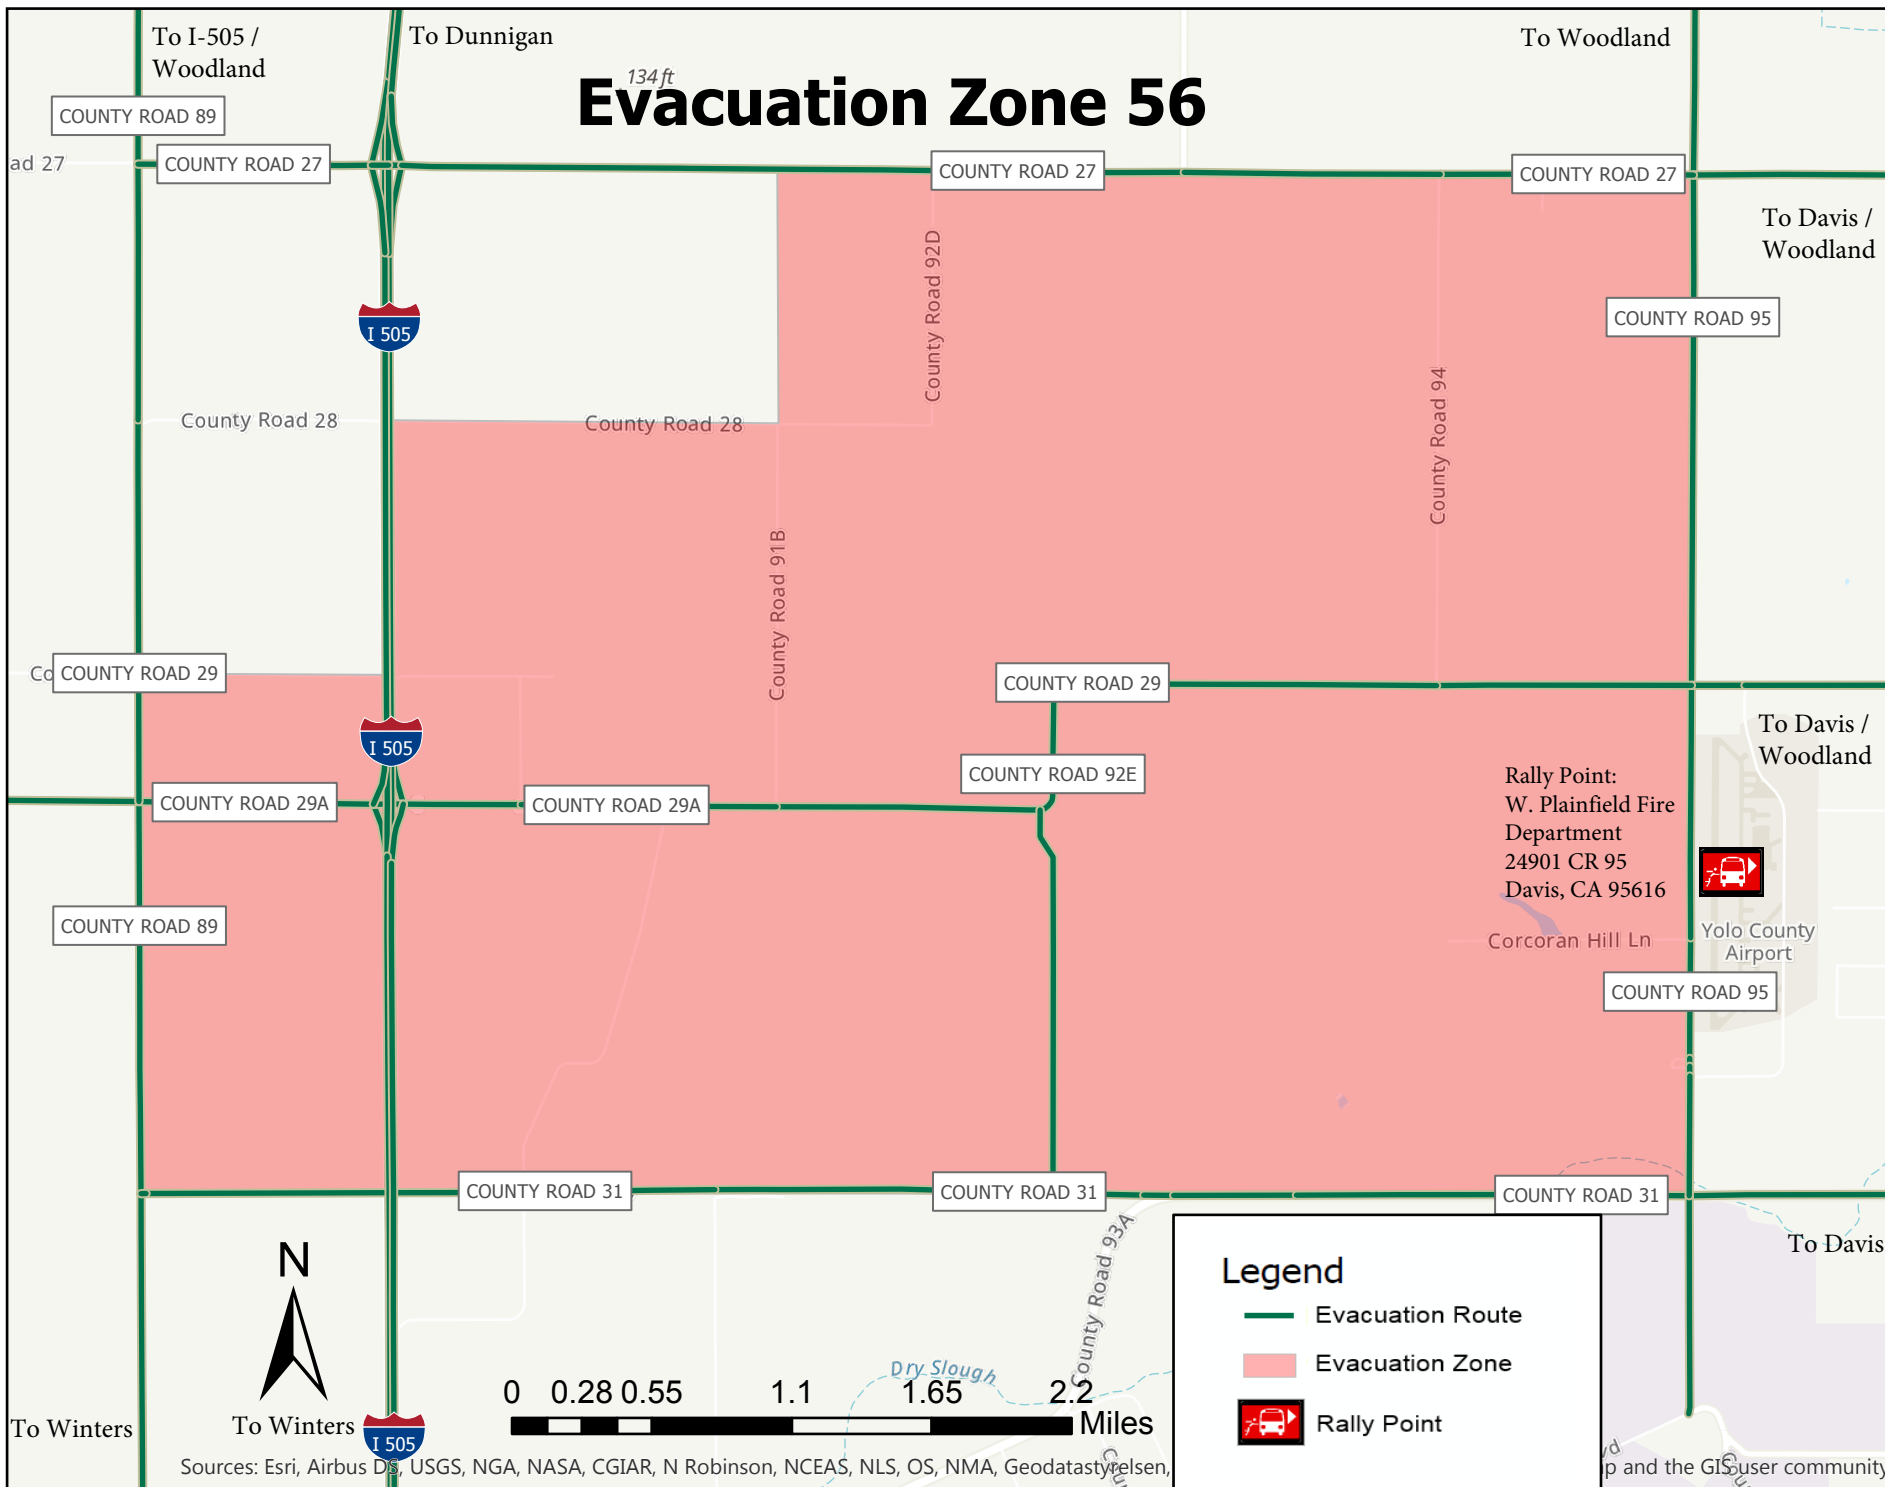

# 134ft Evacuation Zone 56

## Legend

-  Evacuation Route
-  Evacuation Zone
-  Rally Point

Sources: Esri, Airbus DS, USGS, NGA, NASA, CGIAR, N Robinson, NCEAS, NLS, OS, NMA, Geodastystelsen, and the GIS user community