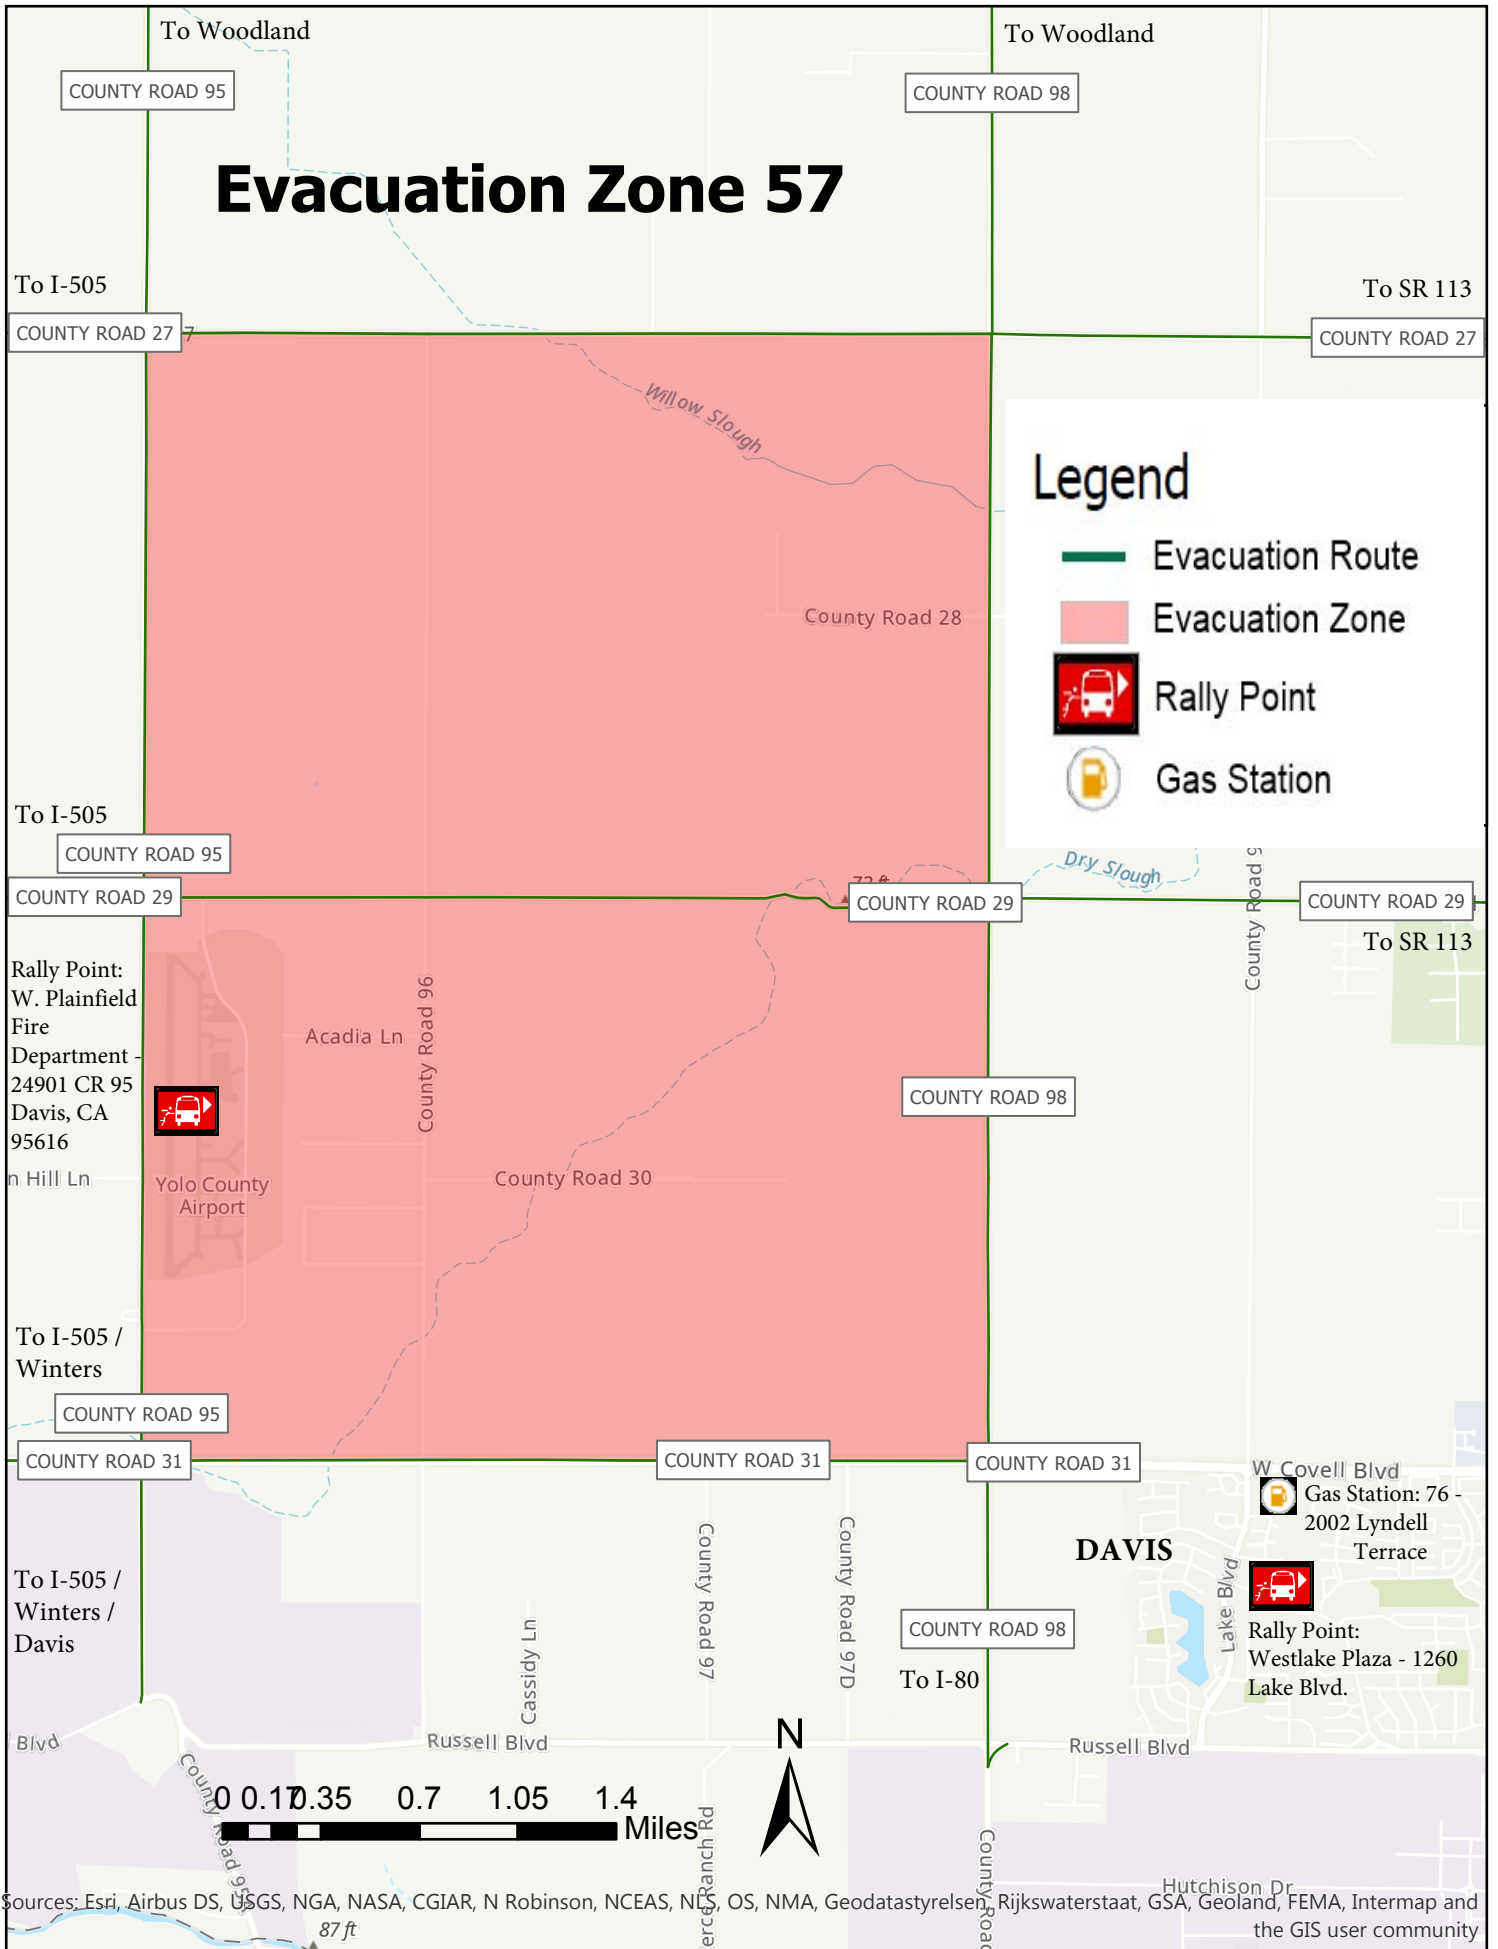

Evacuation Zone 57

Legend

-  Evacuation Route
-  Evacuation Zone
-  Rally Point
-  Gas Station

Sources: Esri, Airbus DS, USGS, NGA, NASA, CGIAR, N Robinson, NCEAS, NLS, OS, NMA, Geodatastyrelsen, Rijkswaterstaat, GSA, Geoland, FEMA, Intermap and the GIS user community