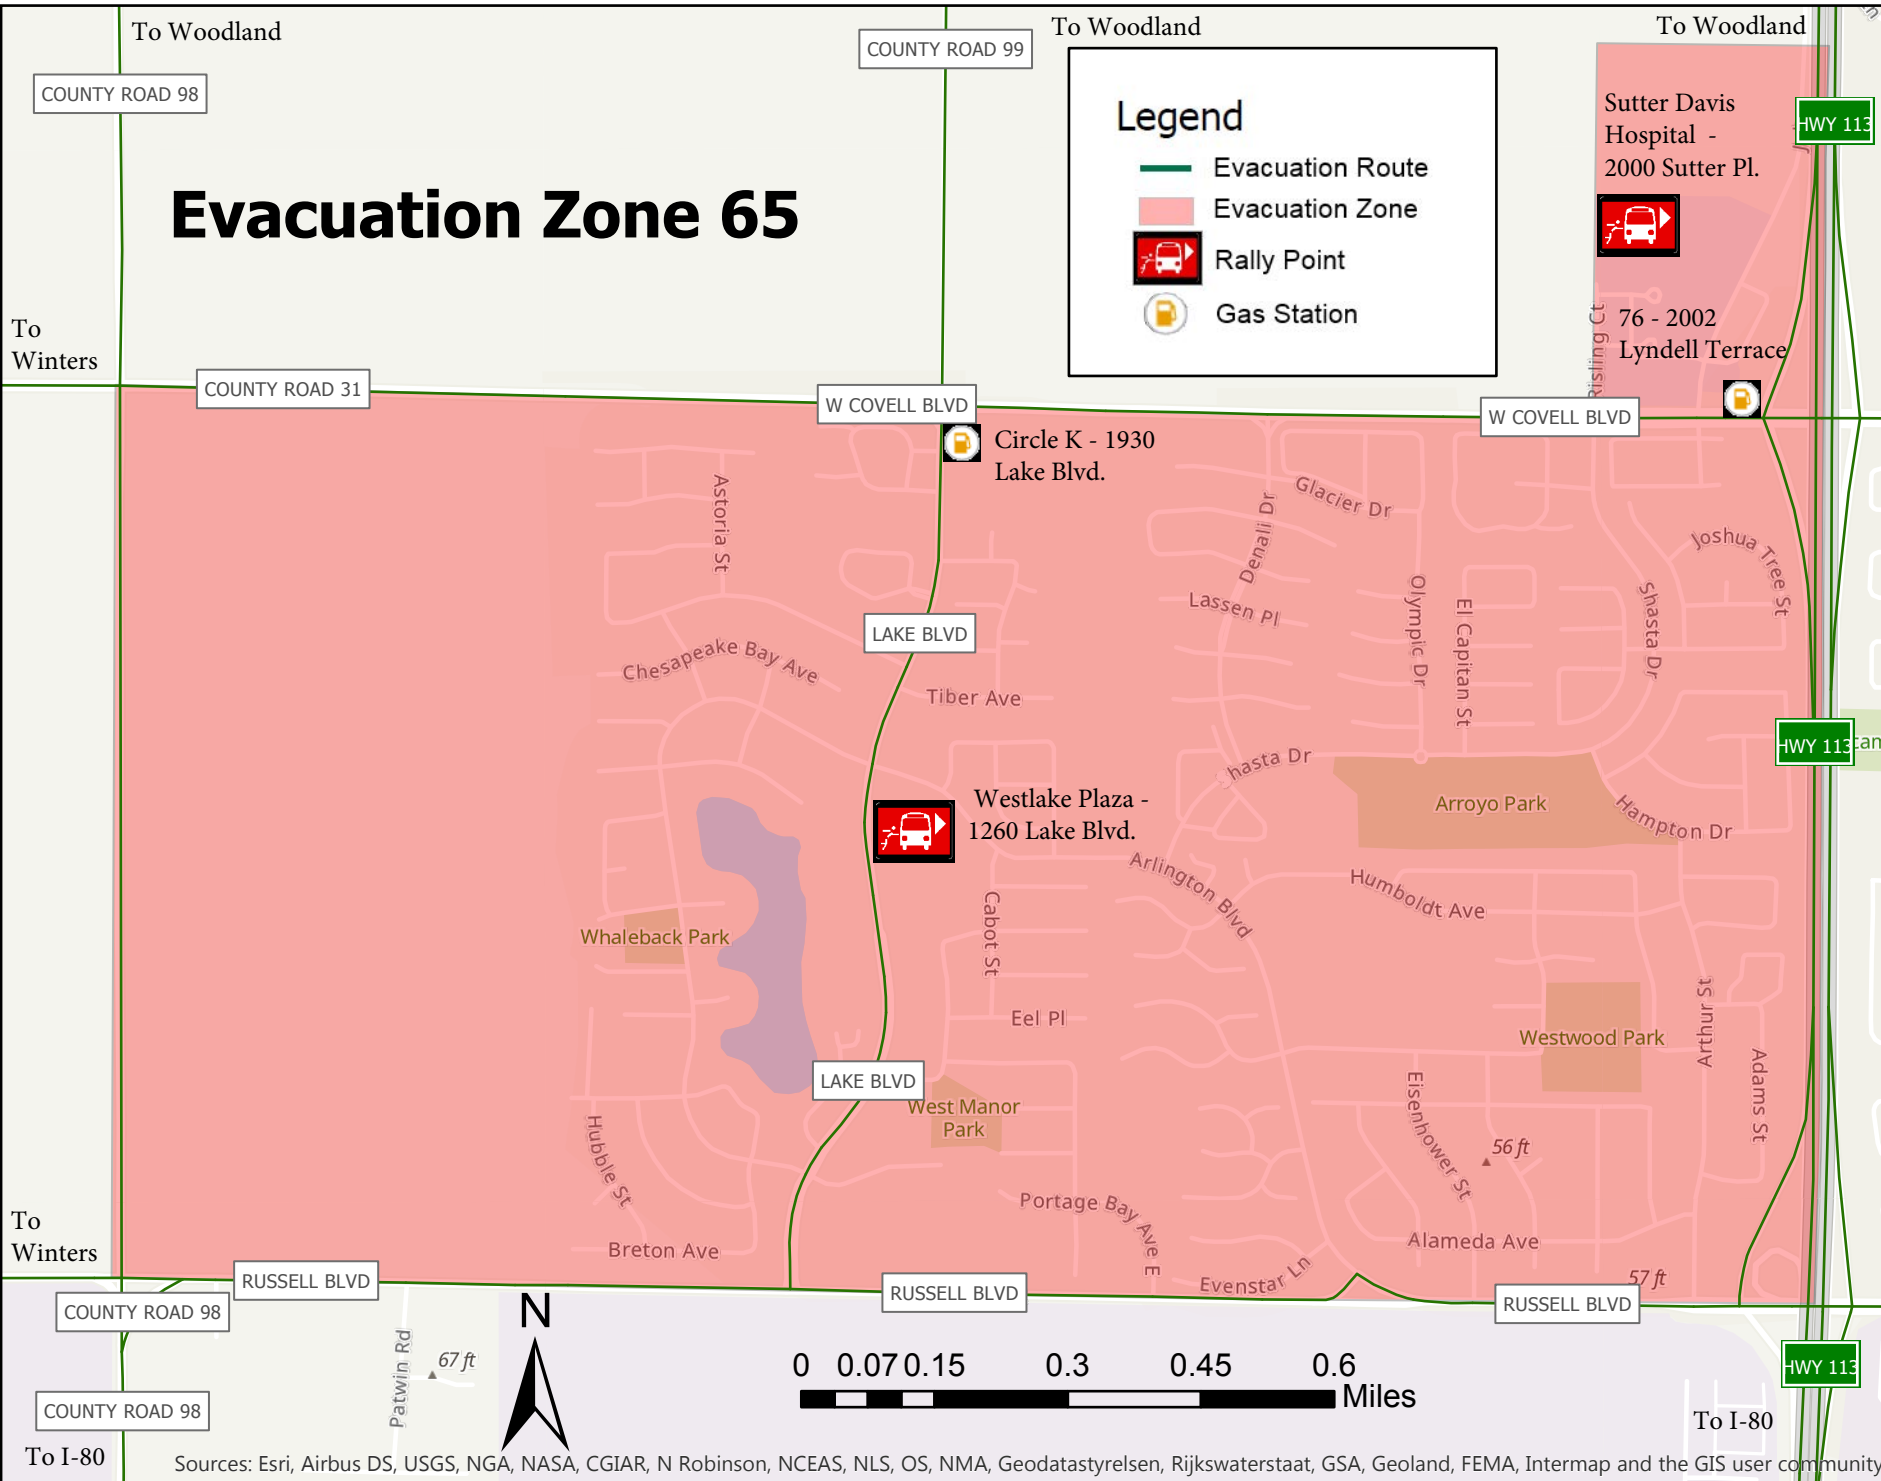

# Evacuation Zone 65

### Legend

-  Evacuation Route
-  Evacuation Zone
-  Rally Point
-  Gas Station

Sources: Esri, Airbus DS, USGS, NGA, NASA, CGIAR, N Robinson, NCEAS, NLS, OS, NMA, Geodastystyrelsen, Rijkswaterstaat, GSA, Geoland, FEMA, Intermap and the GIS user community