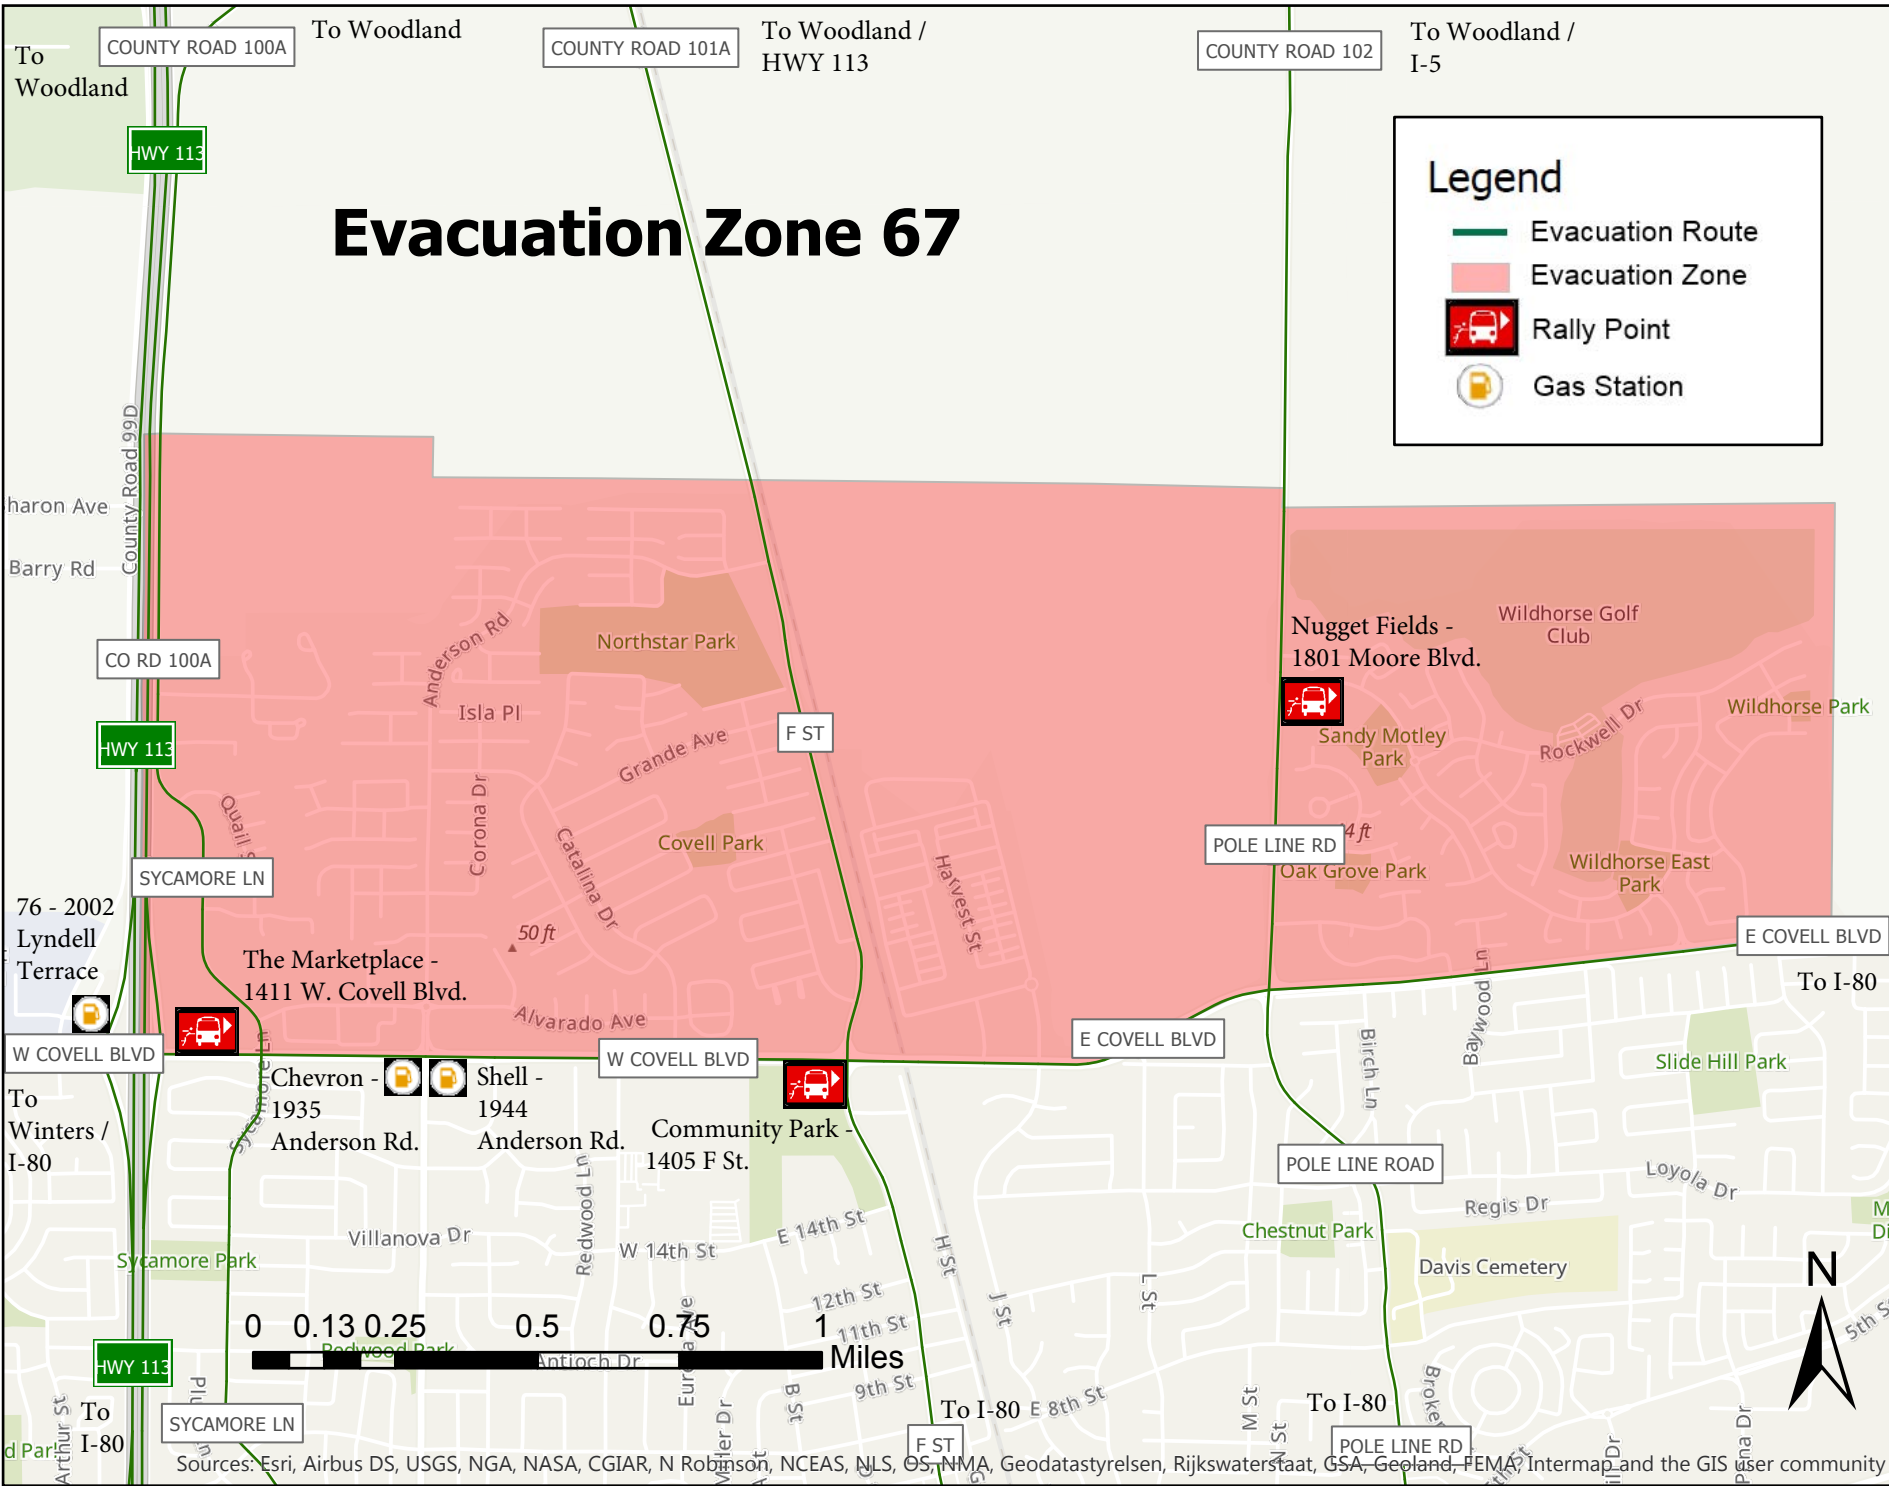

Evacuation Zone 67

Legend

-  Evacuation Route
-  Evacuation Zone
-  Rally Point
-  Gas Station

Sources: Esri, Airbus DS, USGS, NGA, NASA, CGIAR, N Robinson, NCEAS, NLS, OS, NMA, Geodastyrlesen, Rijkswaterstaat, GSA, Geoland, FEMA, Intermap and the GIS user community