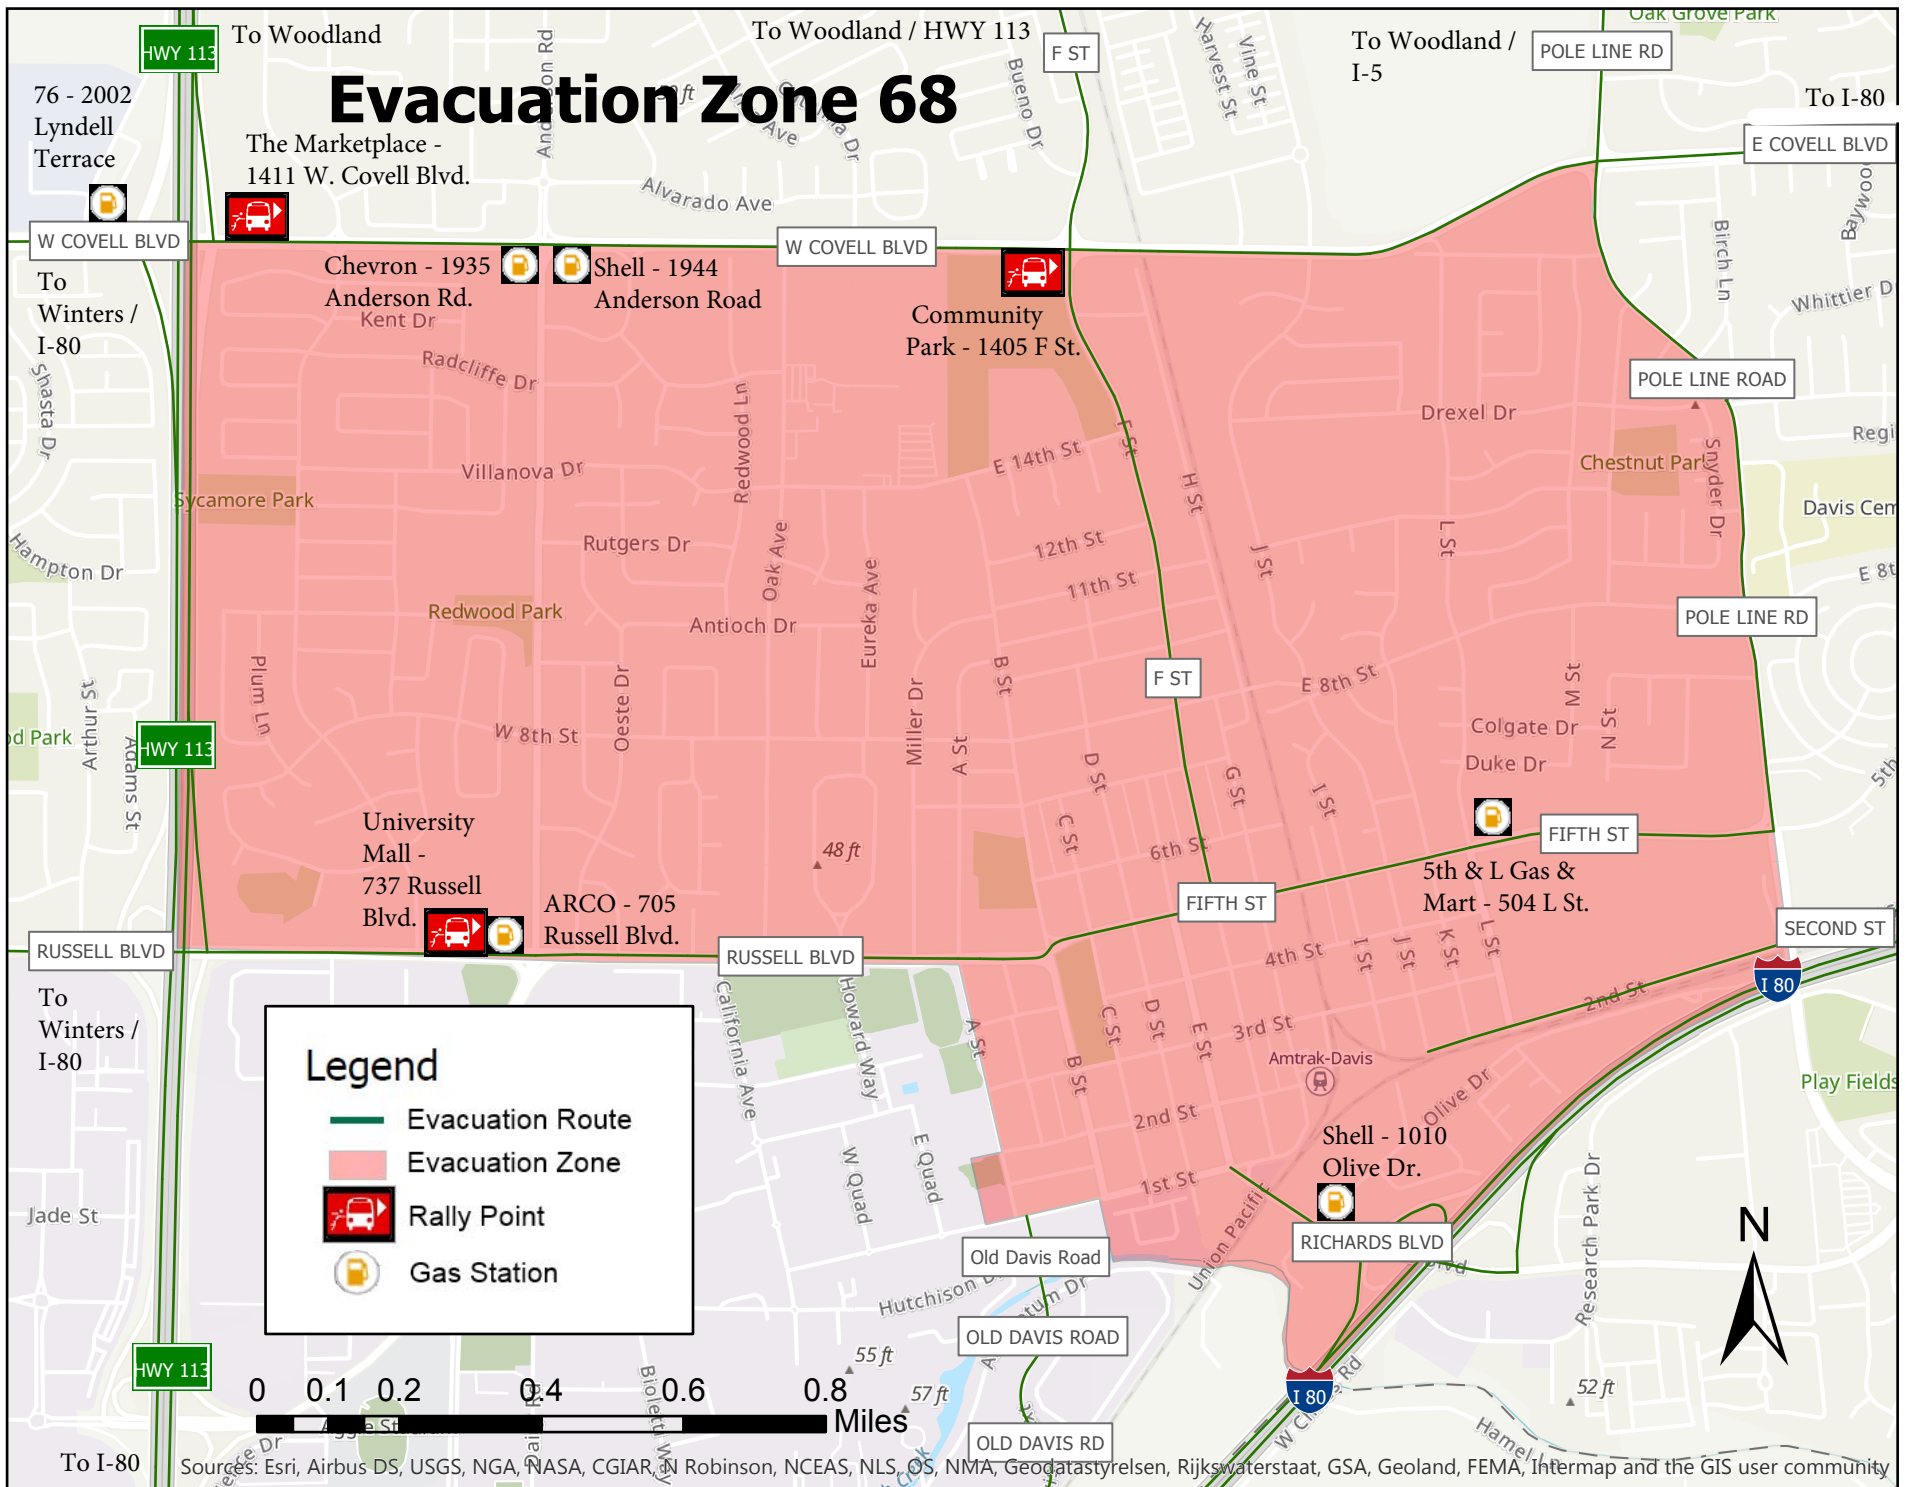

Evacuation Zone 68

Sources: Esri, Airbus DS, USGS, NGA, NASA, CGIAR, Robinson, NCEAS, NLS, OS, NMA, Geodataslyrsen, Rijkswaterstaat, GSA, Geoland, FEMA, Intermap and the GIS user community