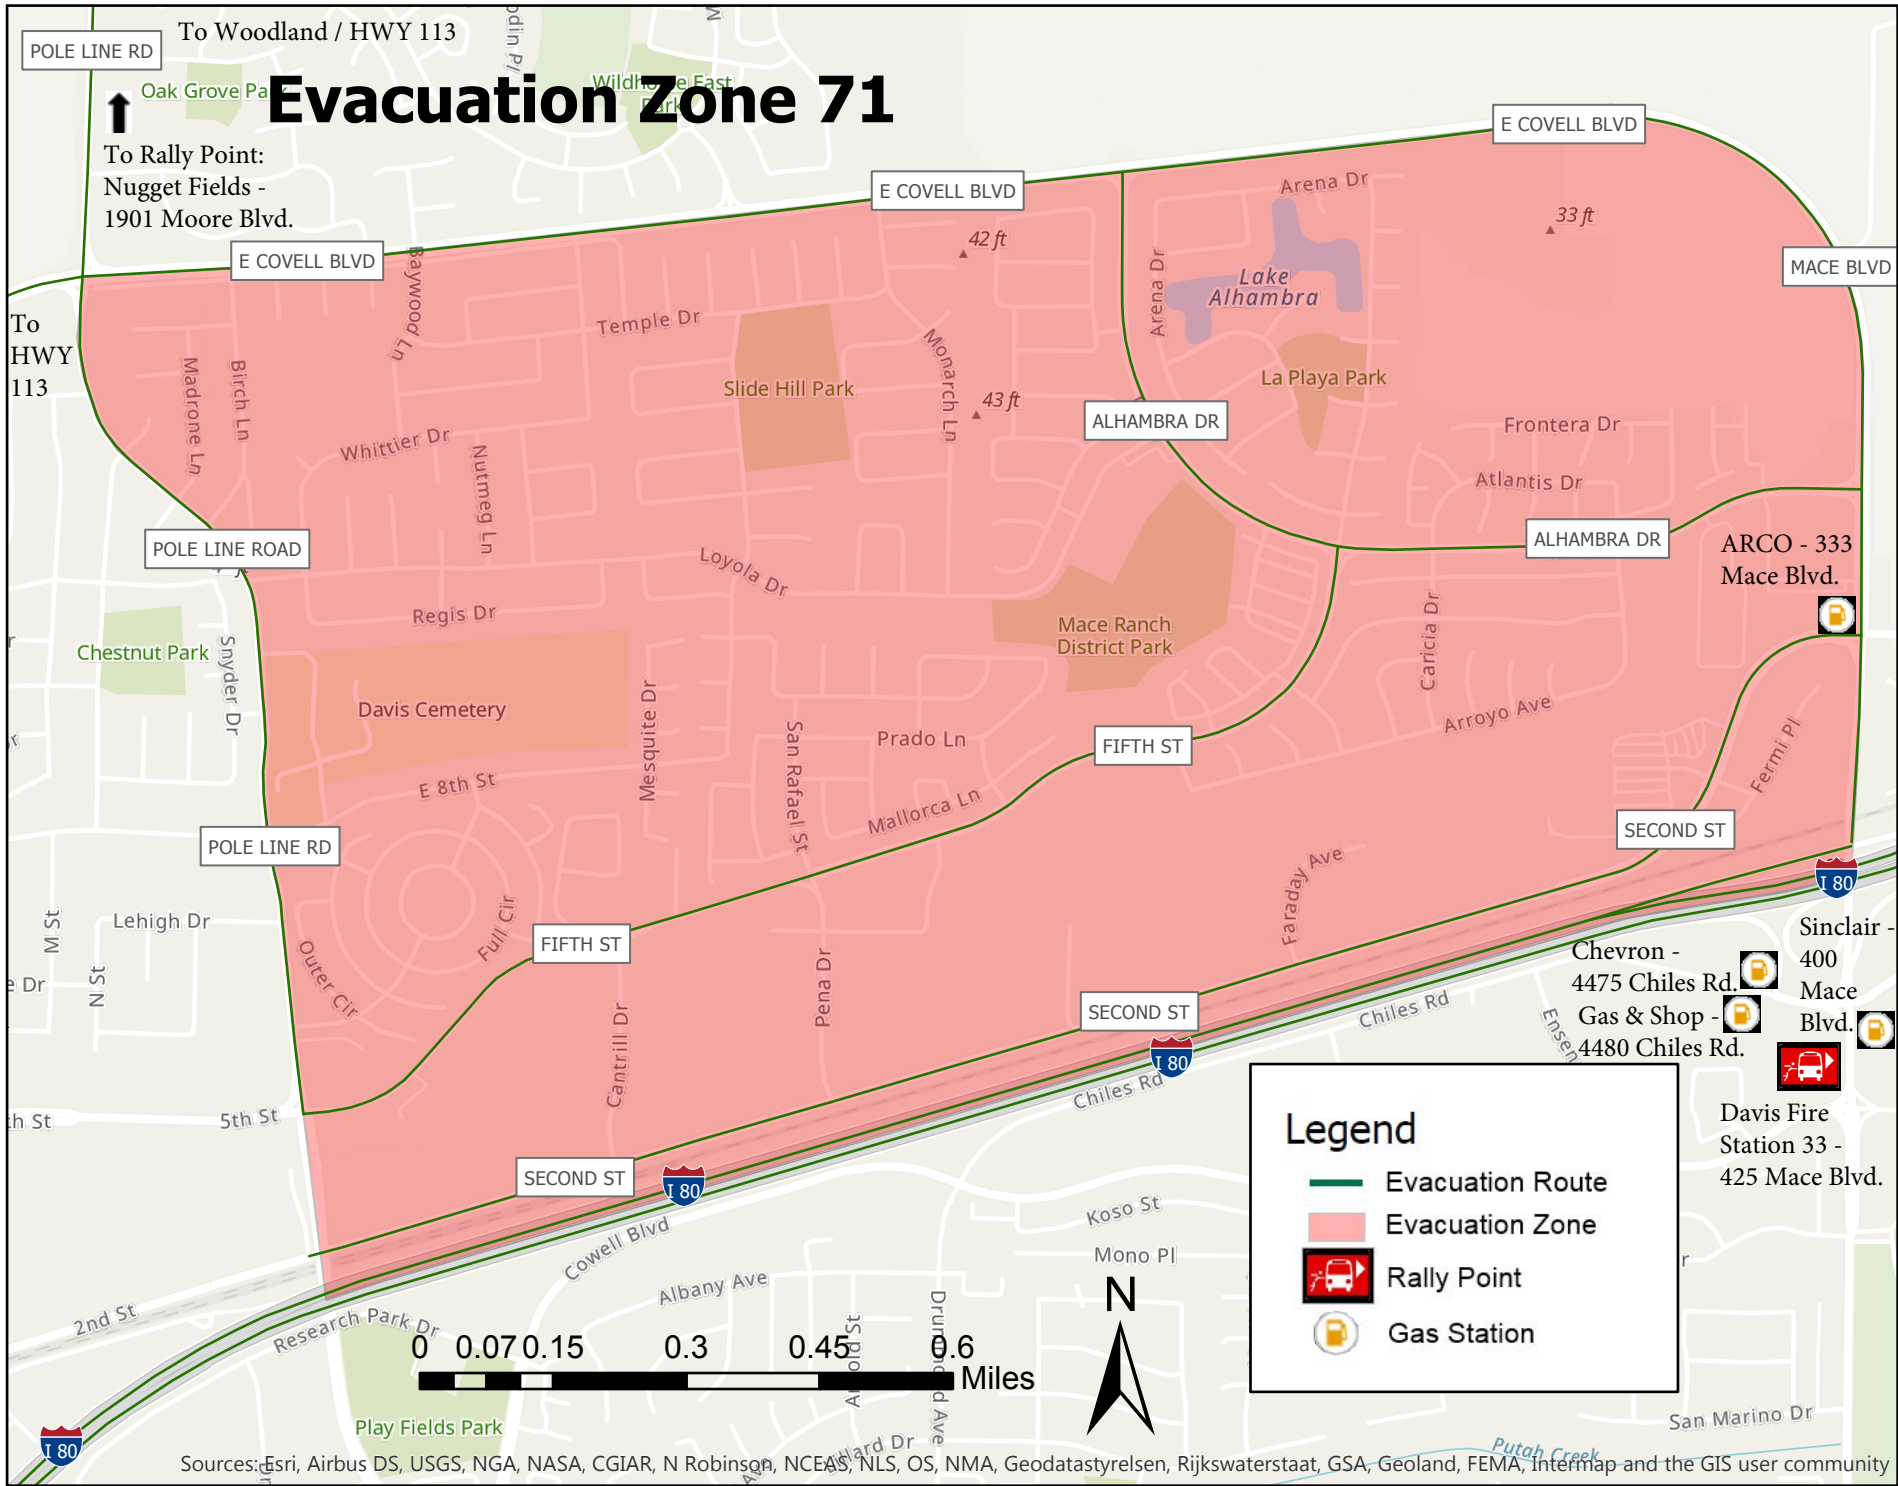

# Evacuation Zone 71

↑  
To Rally Point:  
Nugget Fields -  
1901 Moore Blvd.

**Legend**

-  Evacuation Route
-  Evacuation Zone
-  Rally Point
-  Gas Station

Sources: Esri, Airbus DS, USGS, NGA, NASA, CGIAR, N Robinson, NCEAS, NLS, OS, NMA, Geodastystyrelsen, Rijkswaterstaat, GSA, Geoland, FEMA, Intermap and the GIS user community