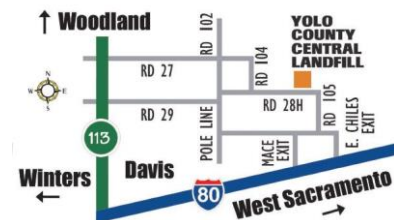

# Rest easy, Yolo County. Your old mattresses can now be recycled.

The Yolo County Central Landfill  
44090 County Road 28H, Woodland, CA 95776  
Hours: Monday-Saturday 6:30 am - 4:00 pm  
Sunday 8:00 am - 4:00 pm