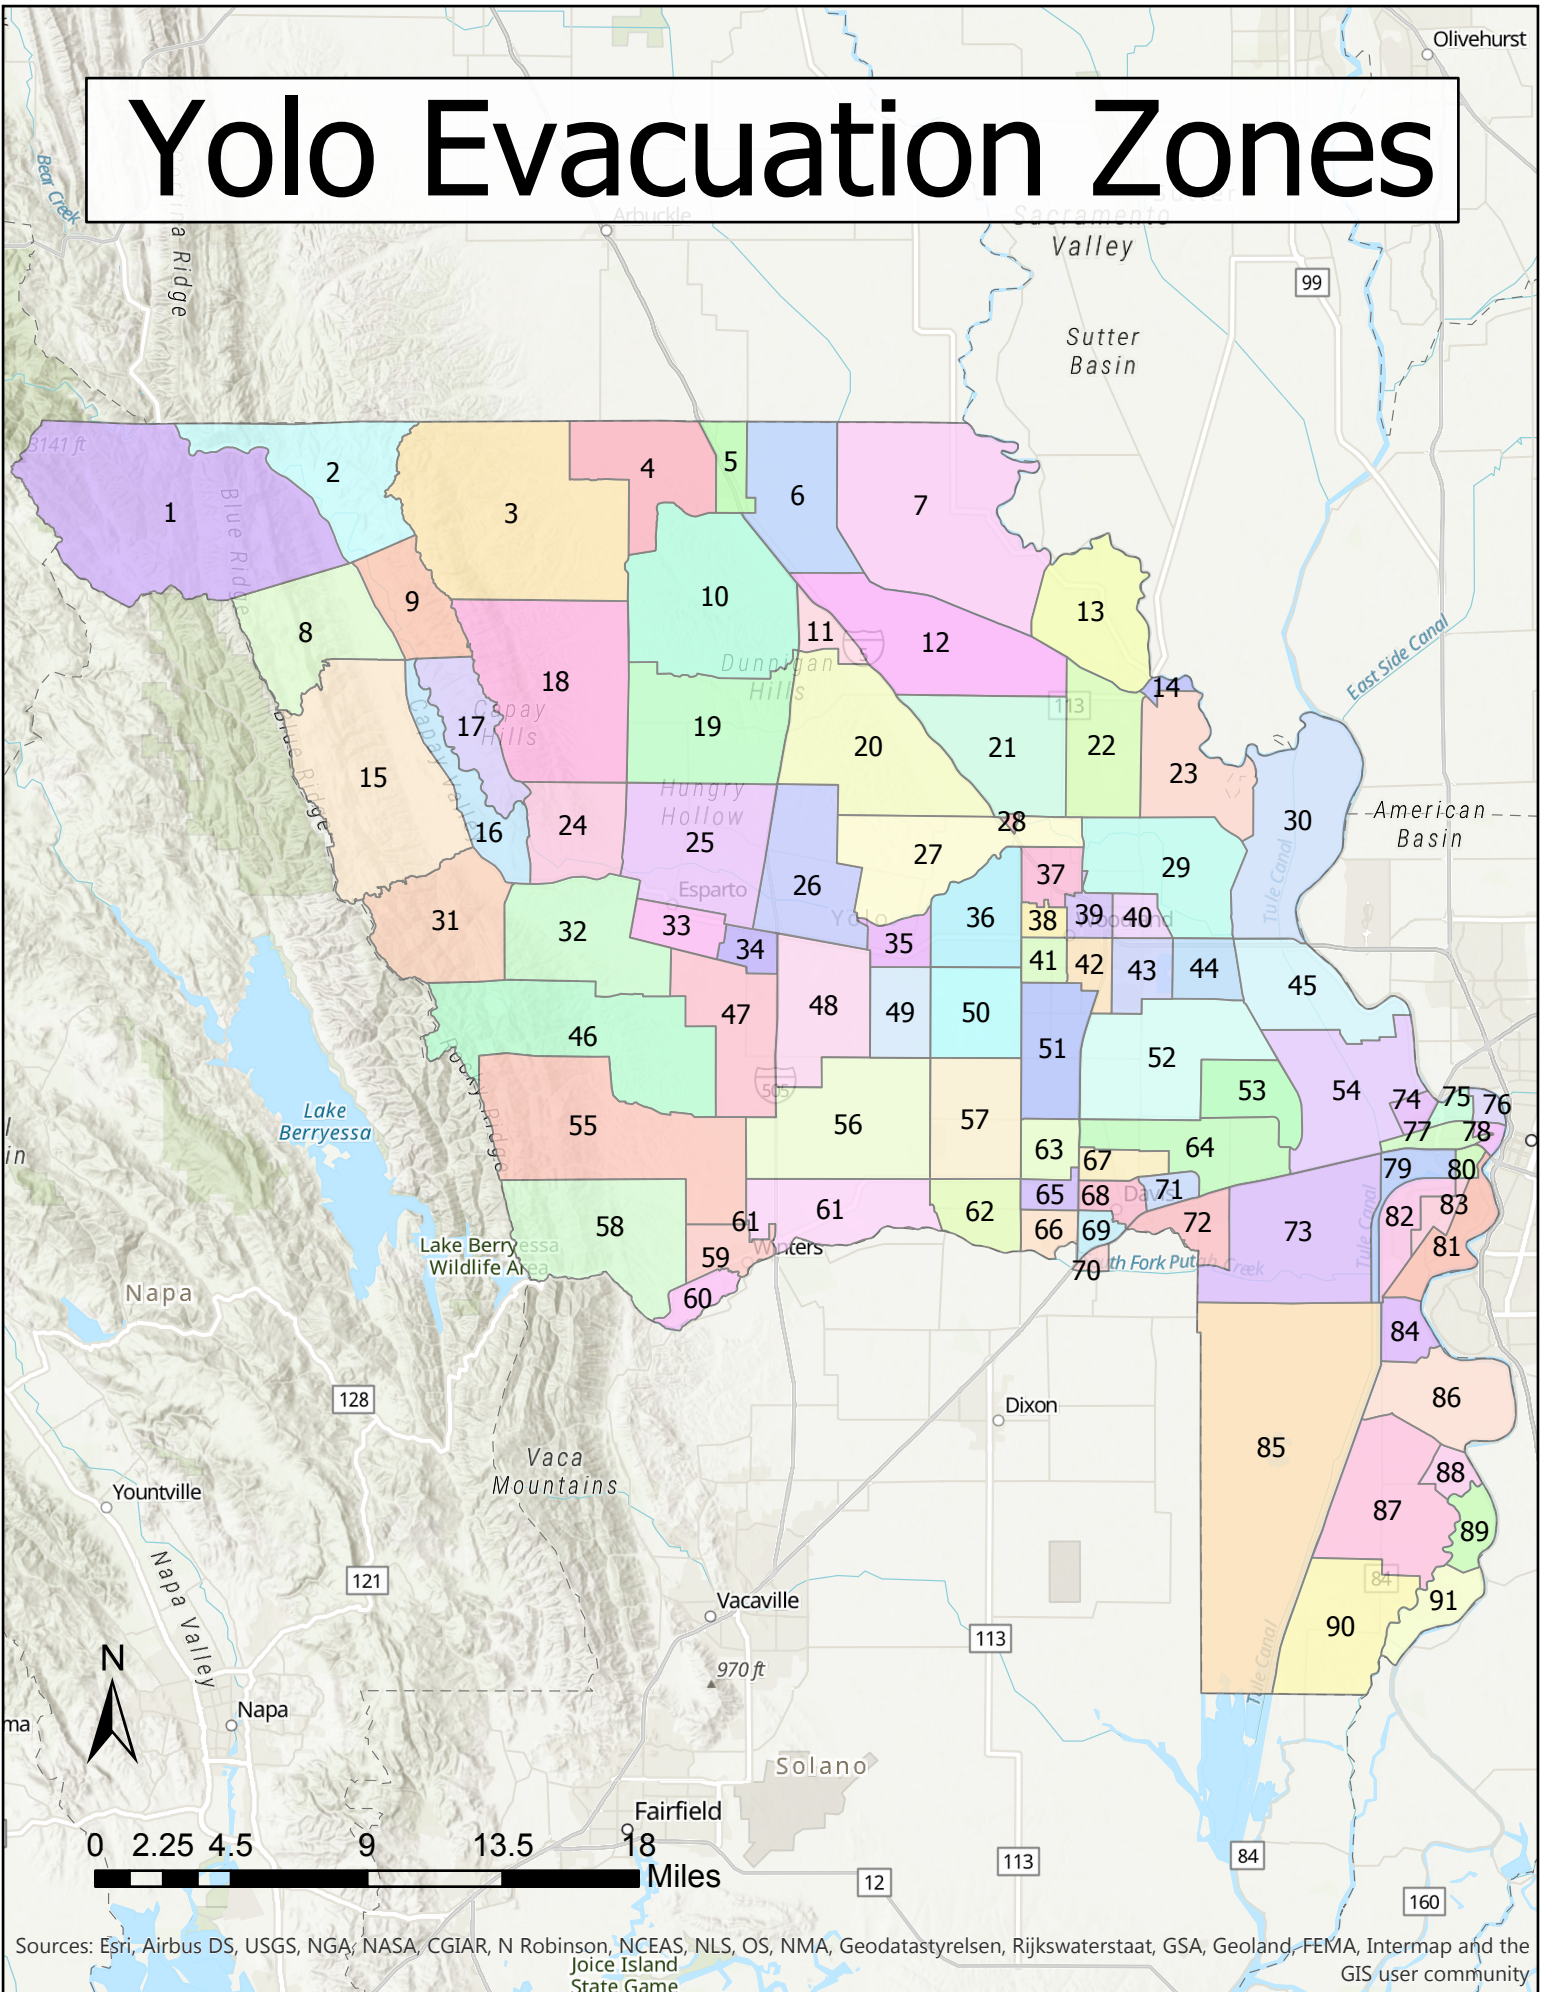

Yolo Evacuation Zones

Sources: Esri, Airbus DS, USGS, NGA, NASA, CGIAR, N Robinson, NCEAS, NLS, OS, NMA, Geodatastyrelsen, Rijkswaterstaat, GSA, Geoland, FEMA, Intermap and the GIS user community