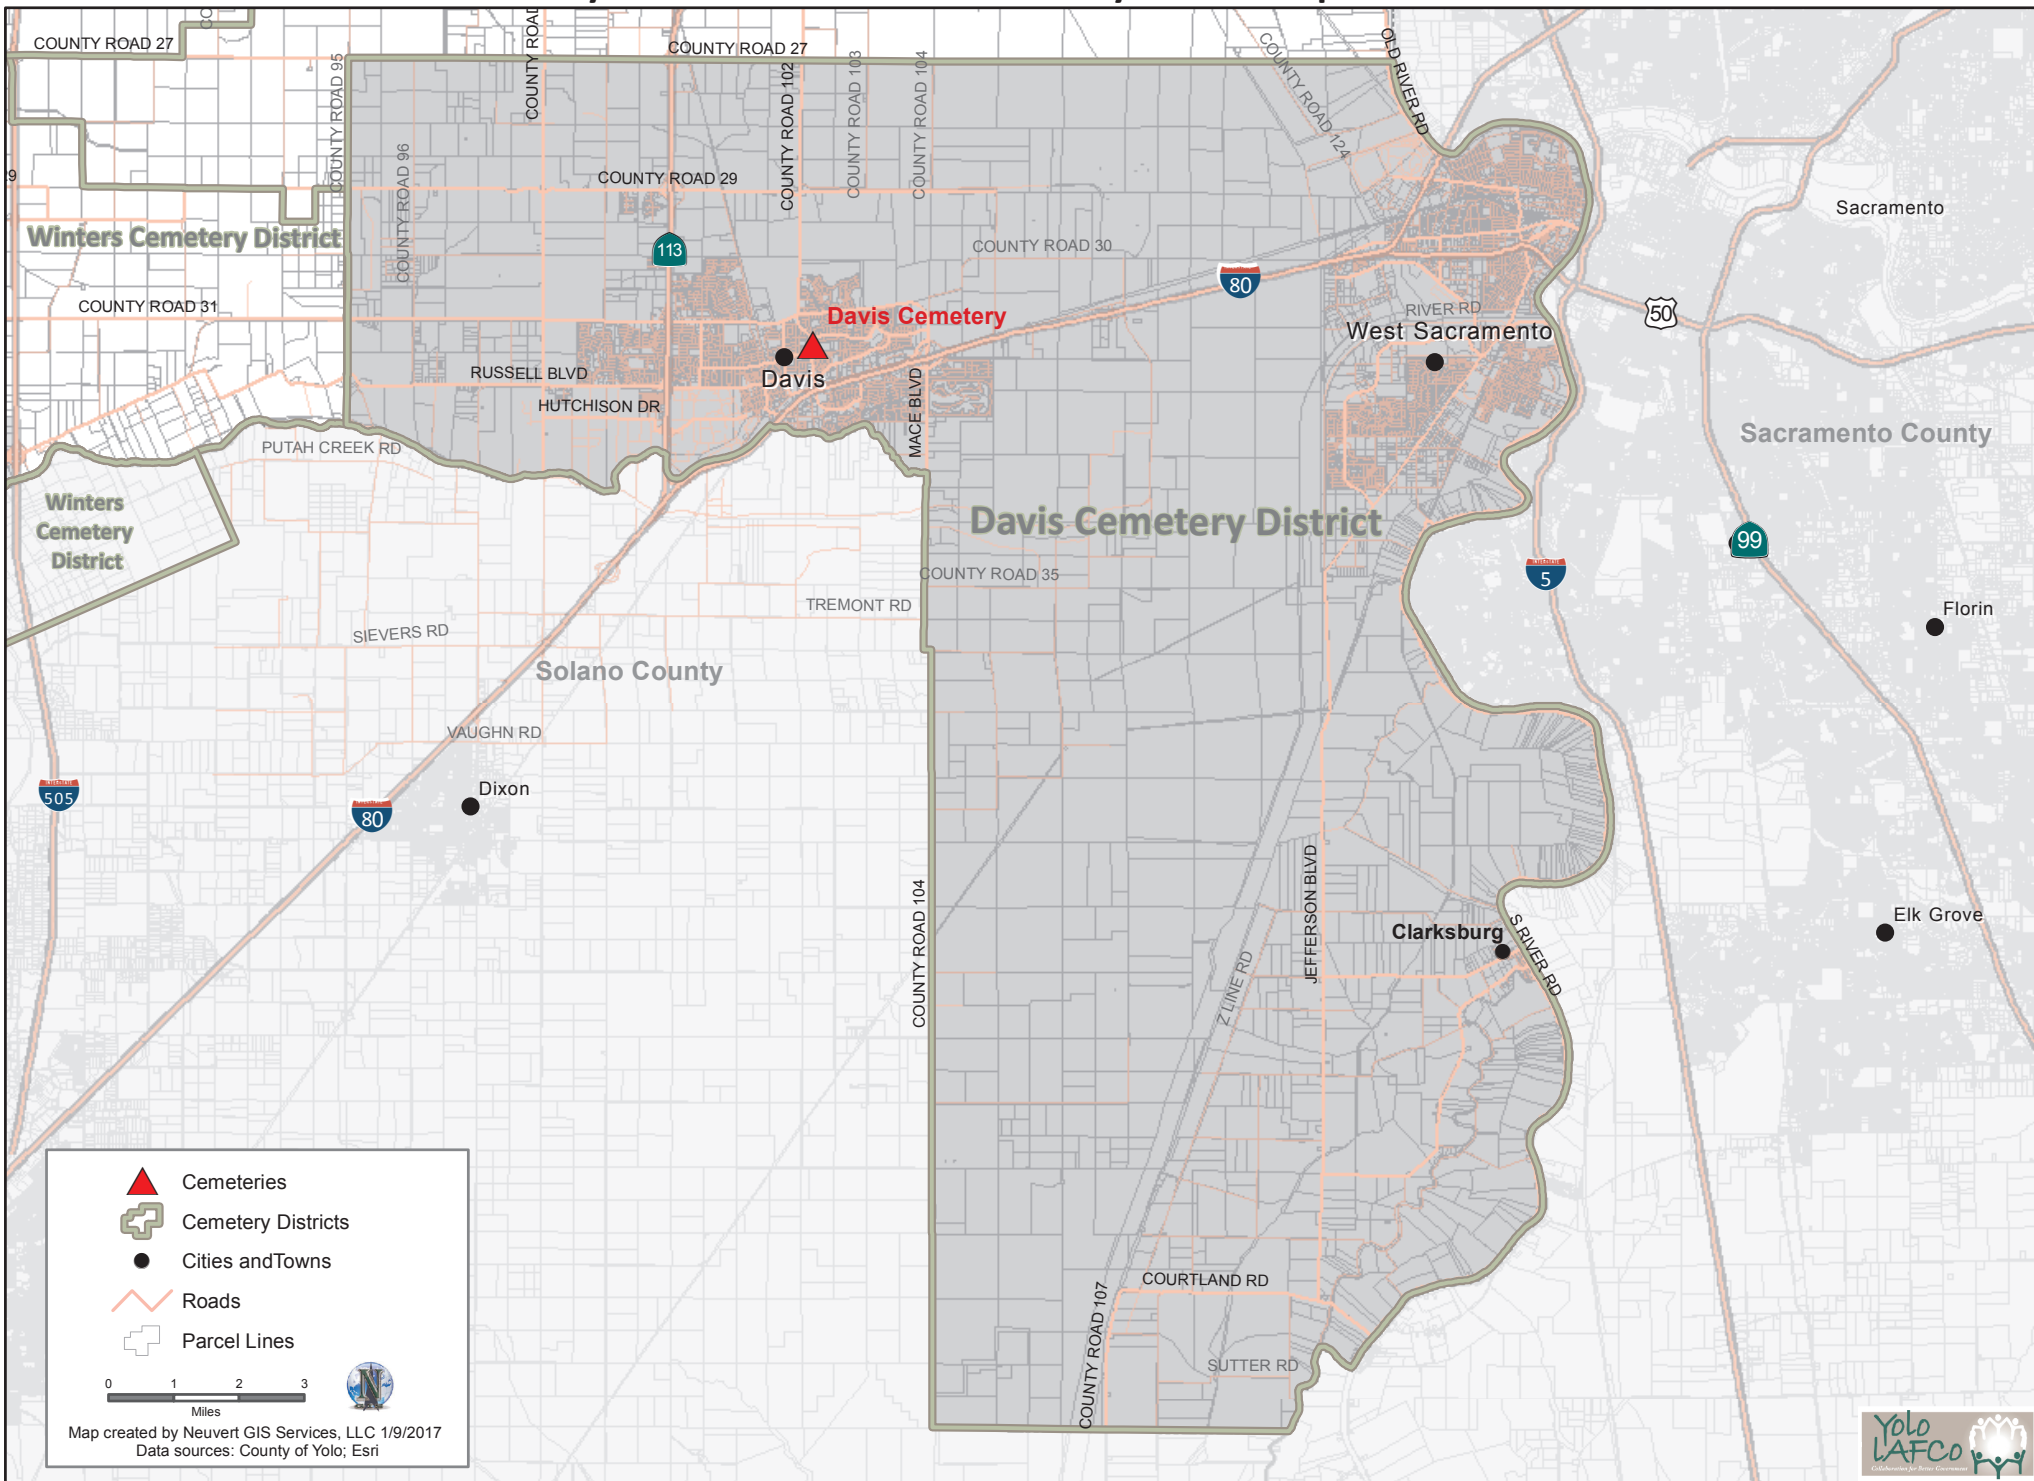

Davis Cemetery District Boundary and Sphere of Influence*

 Cemeteries
 Cemetery Districts
 Cities and Towns
 Roads
 Parcel Lines

 0 1 2 3
 Miles

 Map created by Neuvort GIS Services, LLC 1/9/2017
 Data sources: County of Yolo; Esri

*Note: Sphere of Influence is coterminous with boundary

Boundary approved by Yolo LAFCo on March 28, 2013