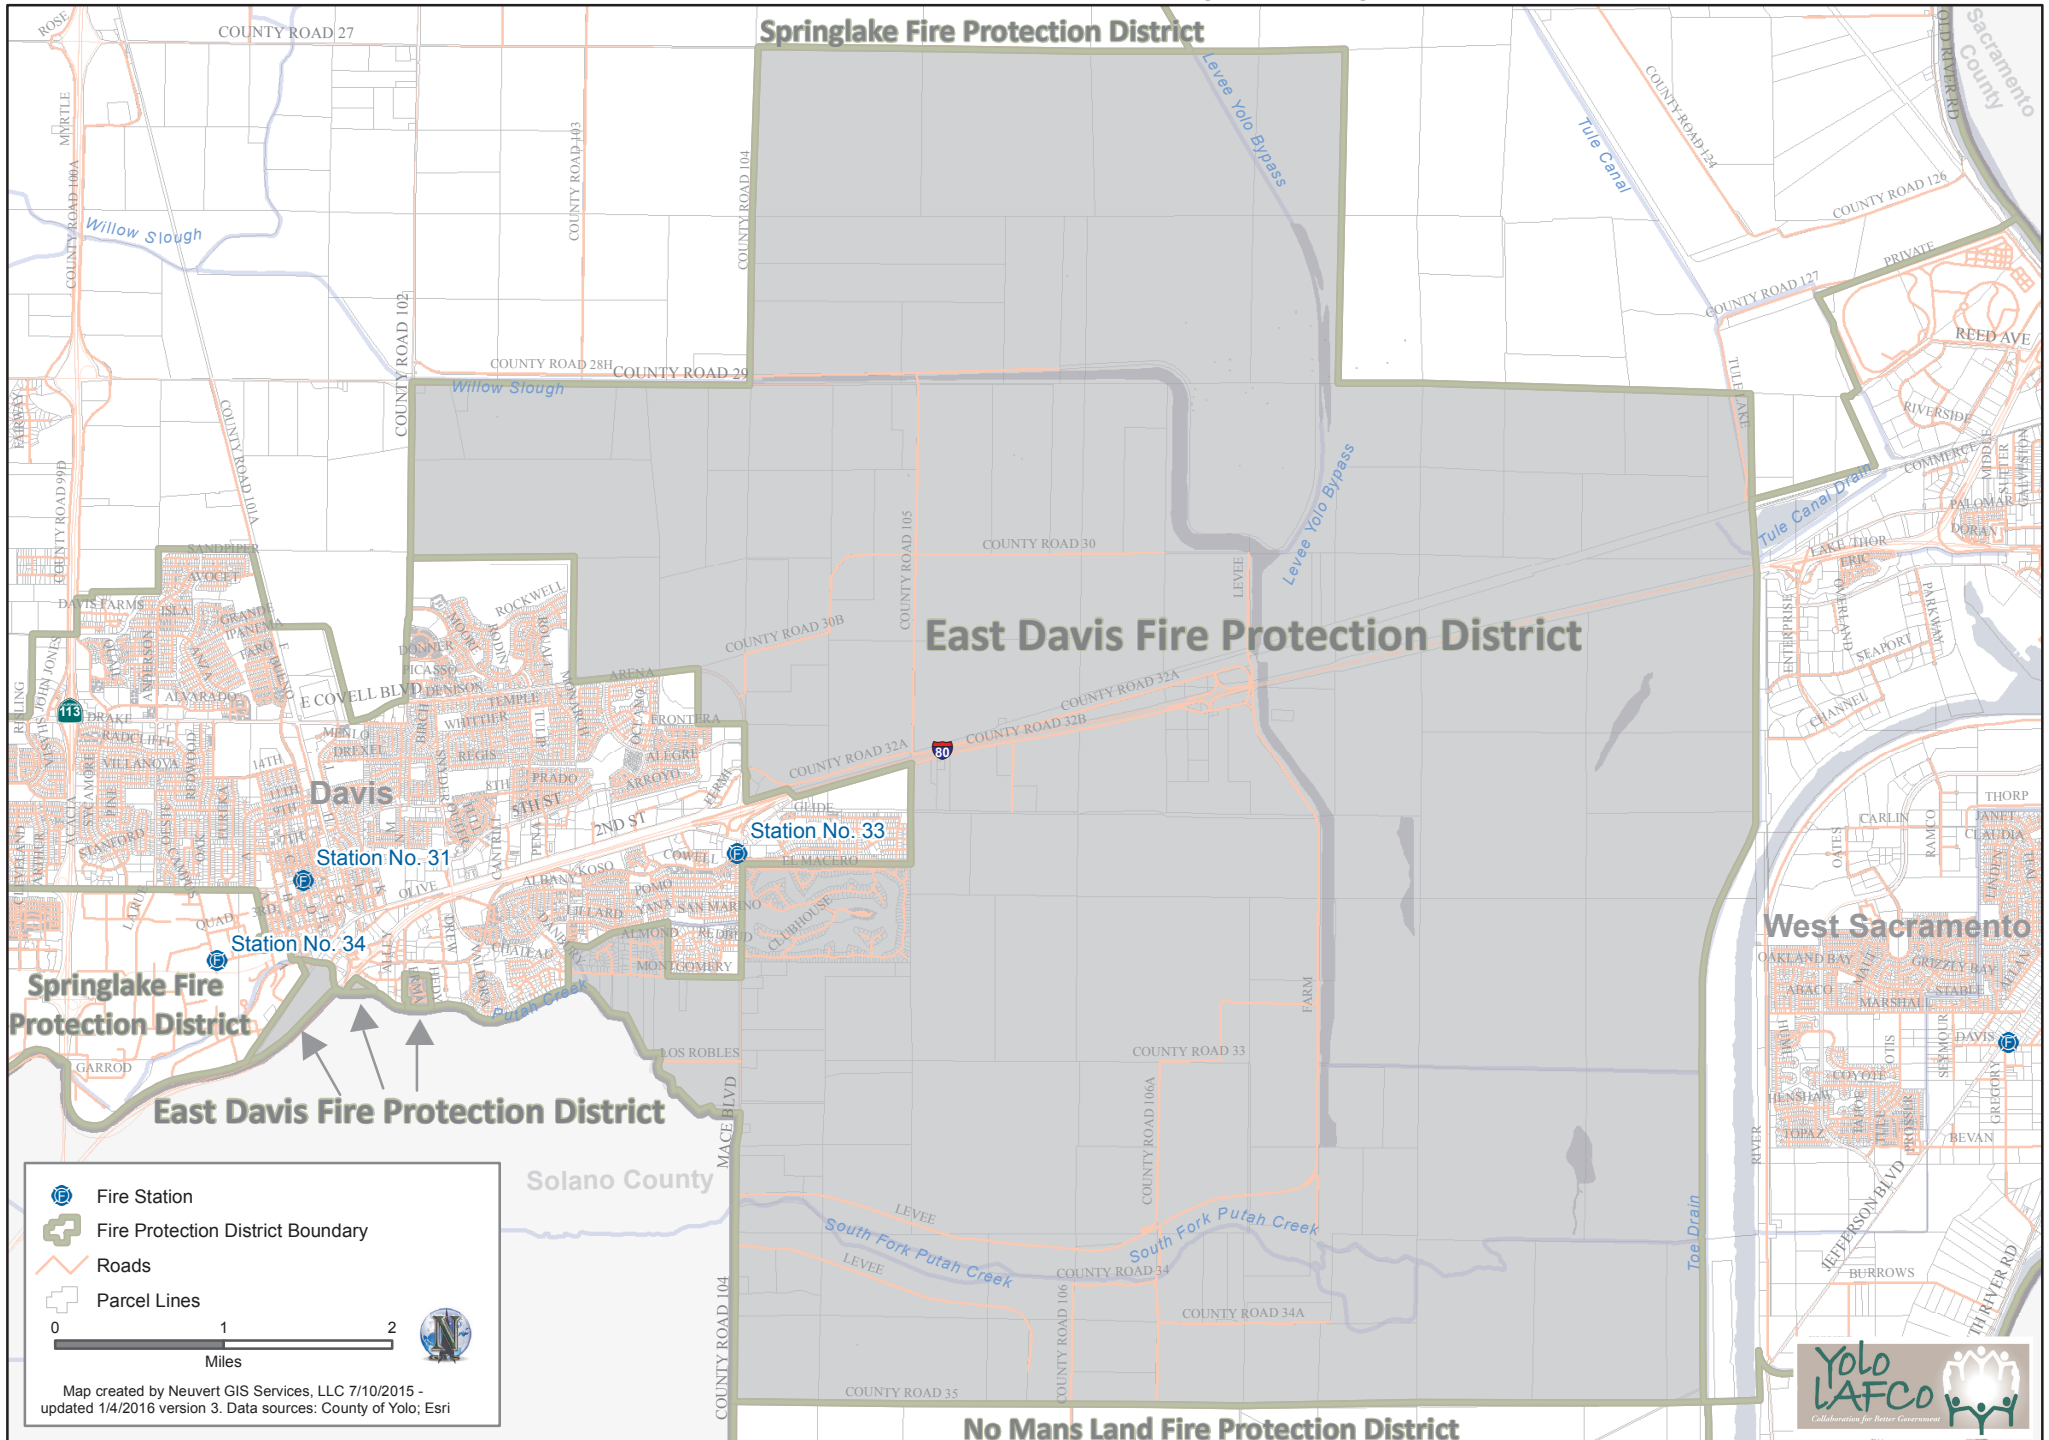

East Davis Fire Protection District Boundary and Sphere of Influence*

- Fire Station
- Fire Protection District Boundary
- Roads
- Parcel Lines

0 1 2
Miles

Map created by Neuvirt GIS Services, LLC 7/10/2015 - updated 1/4/2016 version 3. Data sources: County of Yolo; Esri

* Note: Sphere of Influence is coterminous with boundary