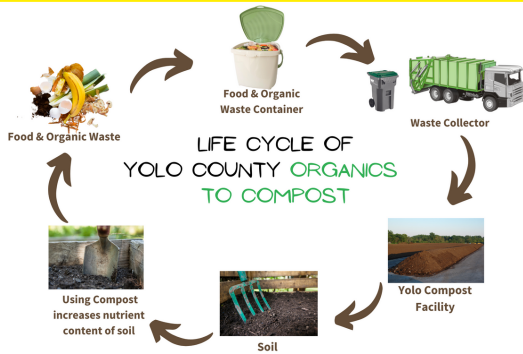

REIMAGINE WASTE

ORGANICS: HOW IT WORKS

Yolo County Central Landfill
44090 County Road 28H,
Woodland 95776

Landfill hours:
M-Sat. 6:30am - 4pm
Sunday 8am - 4pm
No appointment needed

**Bags & shovels will not be
provided. Residents must
load their own compost.**