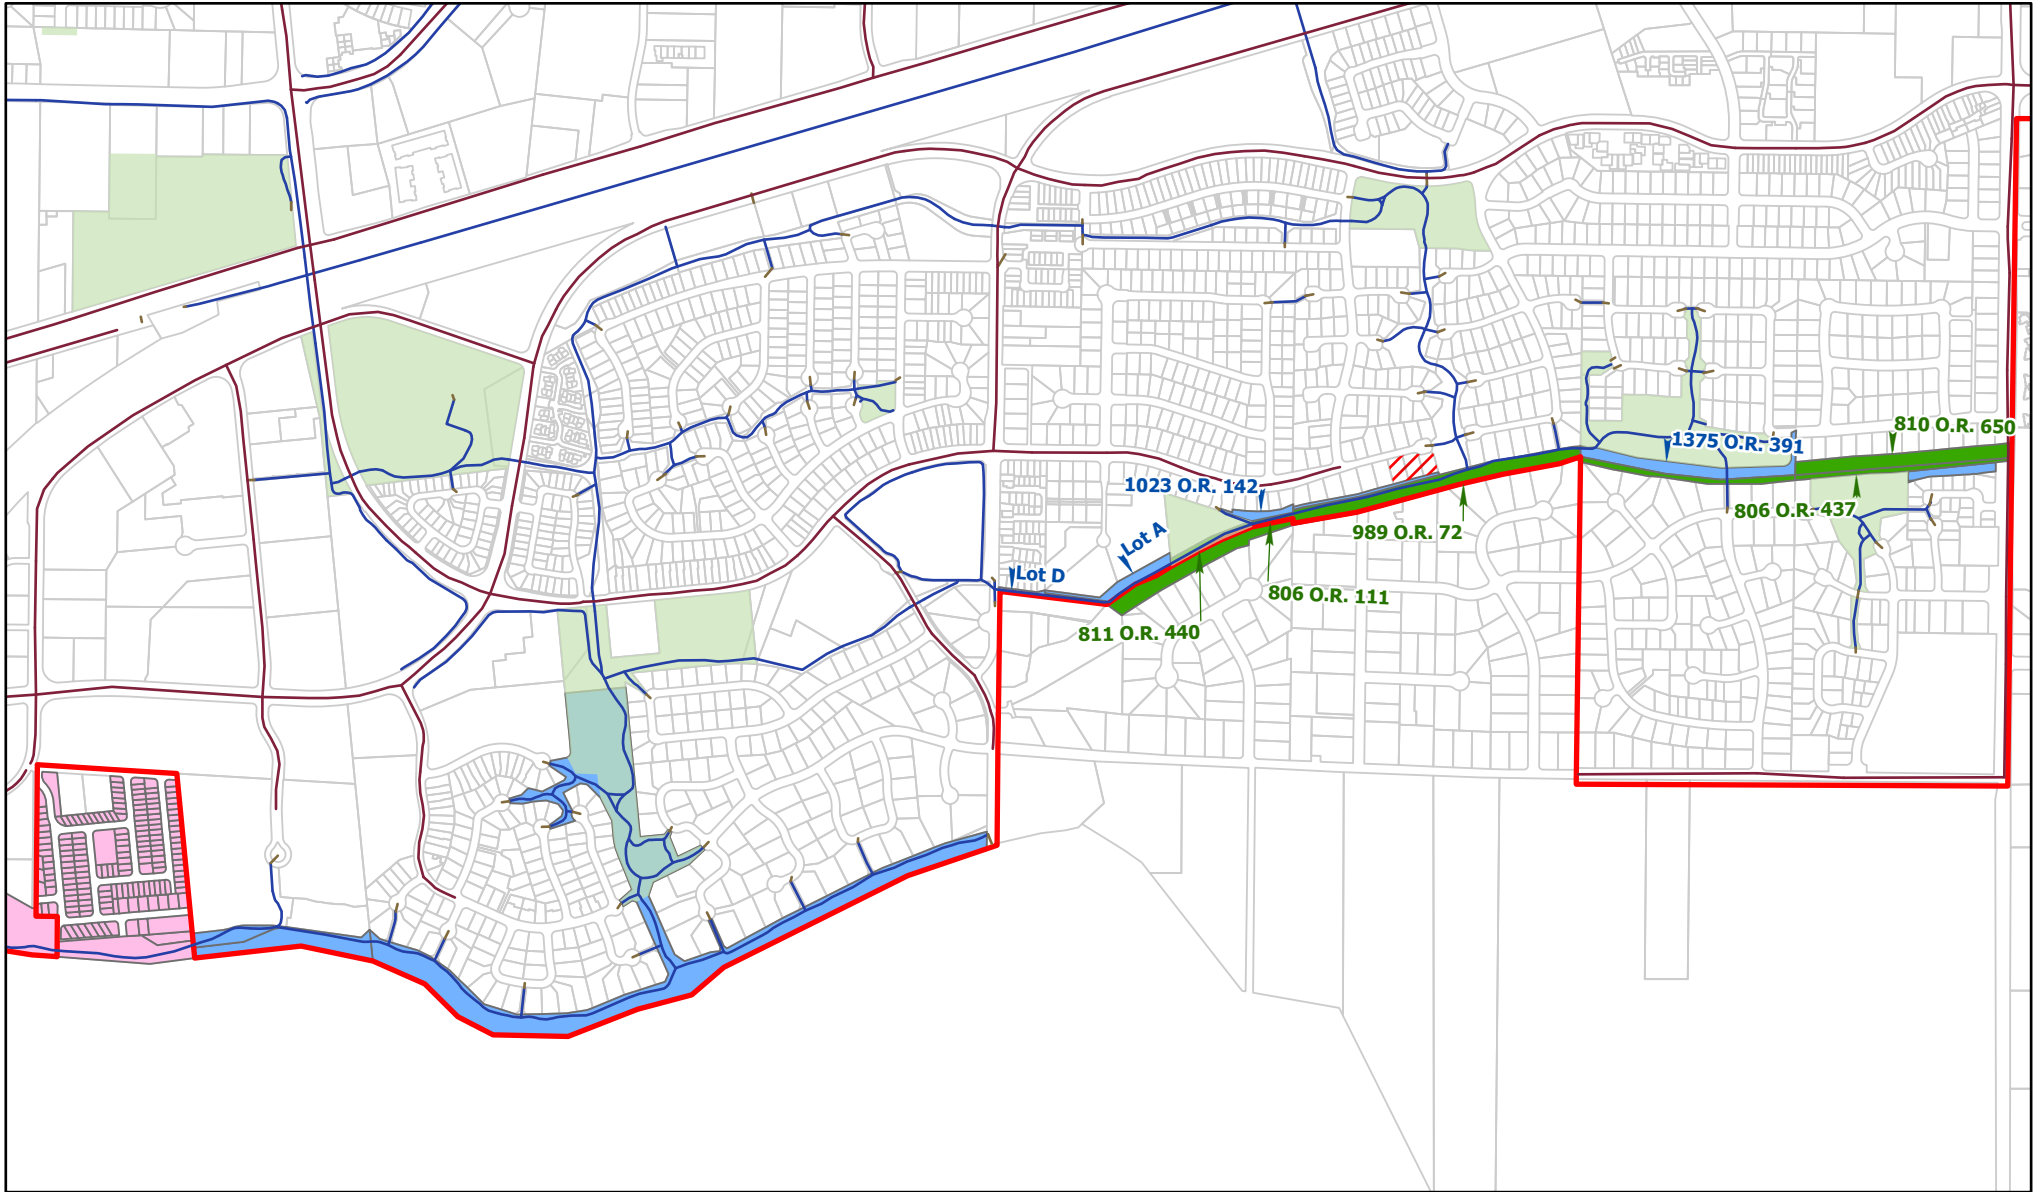

# North Fork Putah Creek

## Legend

### Responsible Agency

- City of Davis
- County of Yolo
- Private Owner

- Davis City Limits
- Parcels
- No Double Fence
- Parks and Greenbelts

- Bicycle Pedestrian Paths
- Bike Lanes
- Bike Pedestrian Connection