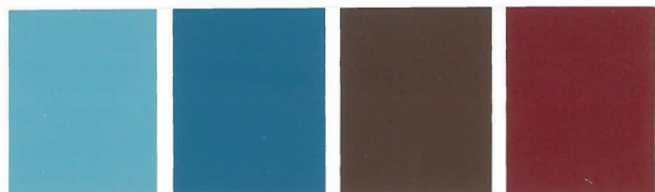

SWISS COFFEE

BONE WHITE

NAVAJO

SANDS OF TIME

SCONE

SUEDE

CARIBOU BROWN

PLYMOUTH GREY

PEWTER

SMOKE

MOJAVE SAGE

FOREST GREEN

SEA BREEZE

OCEAN BLUE

ESPRESSO

SEQUOIA RED

QUALITY COATINGS

Whites & High Performance Primer also carried as stock.

Paints are formulated to match the color chips as accurately as possible.  
Actual paint may differ from the chart above.