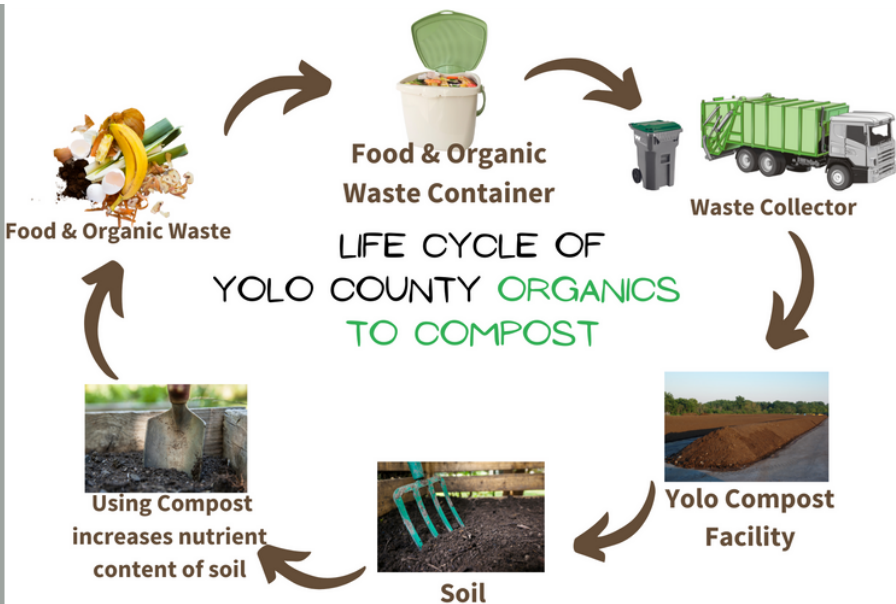

Mon-Sat 6:30am-4pm, Sunday 8am-4pm

Yolo County Landfill 44090 County Road 28H
Woodland, CA 95776

Free Compost Giveaway All Yolo County Residents

June 1, 2024 - October 31, 2024

Your organics never go to waste!

Bring a shovel and bags & proof of residency

ORGANICS: HOW IT WORKS

Program not Available to Businesses or Landscapers